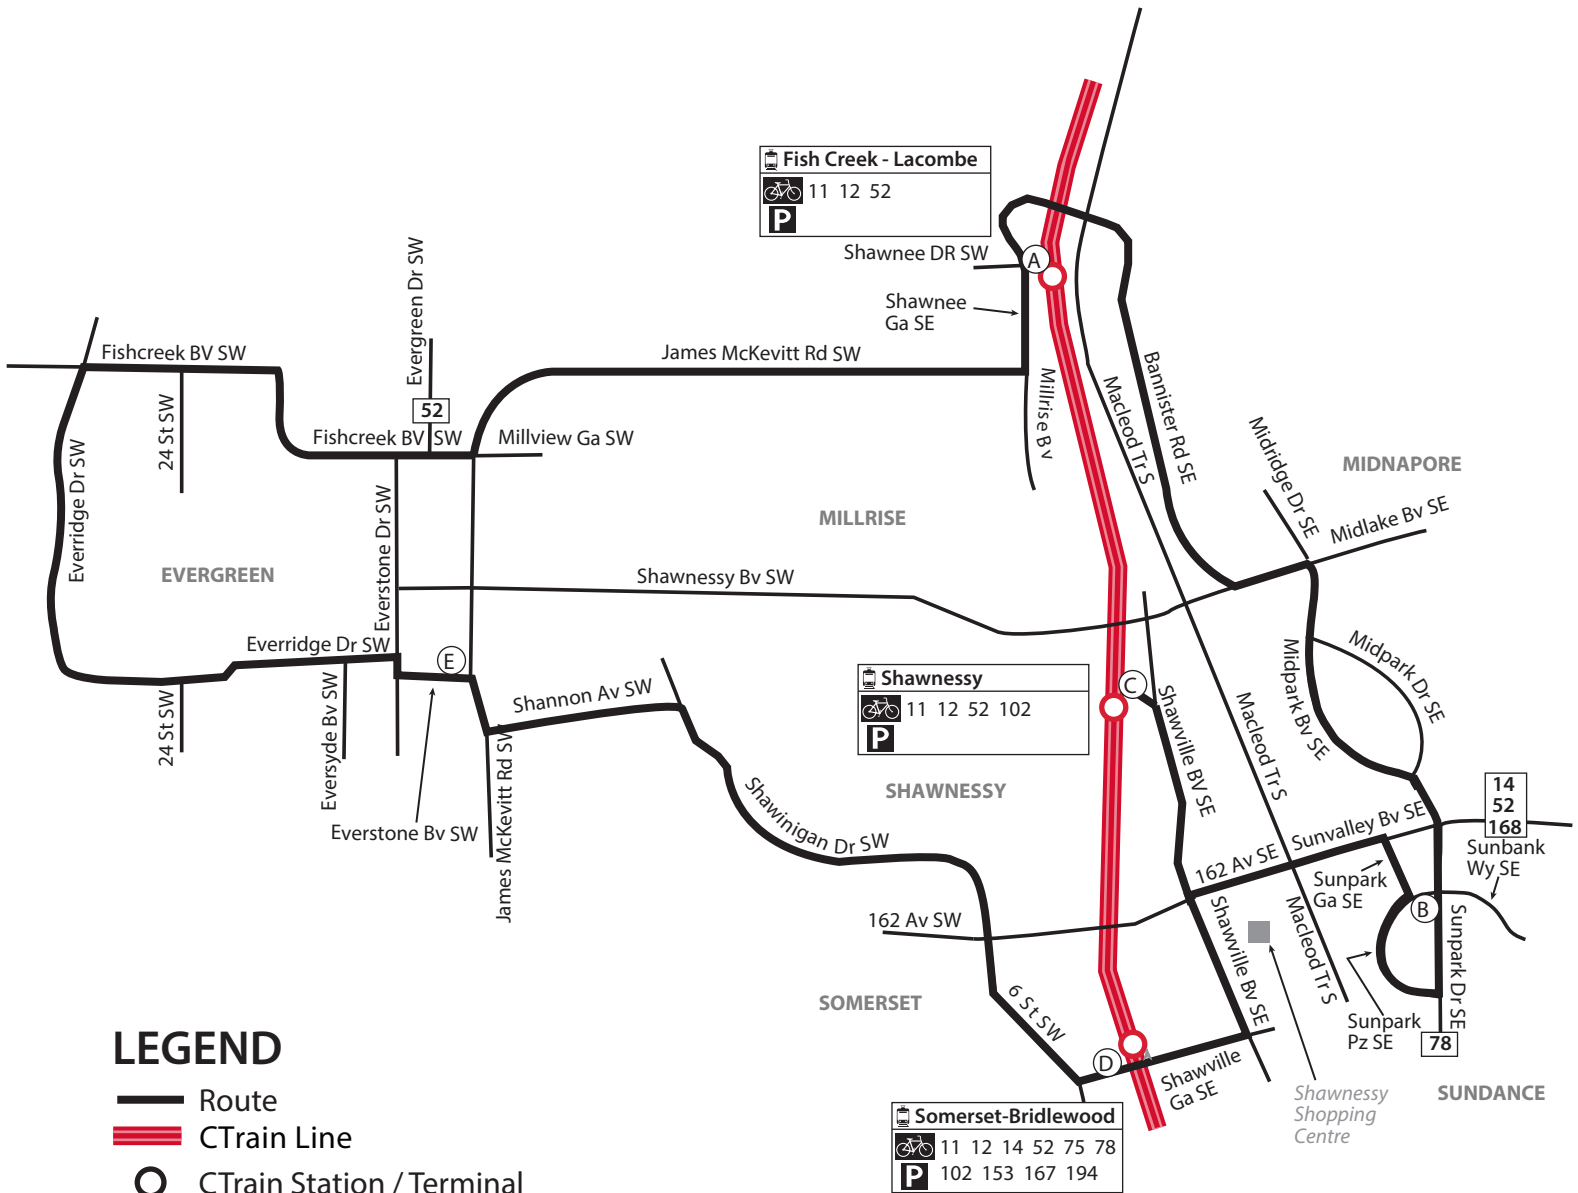

11 - Southwest Loop

LEGEND

- Route
- CTrain Line
- CTrain Station / Terminal
- Time Point
- Intersecting Route
- Station Information
- Bicycle Parking
- Park & Ride