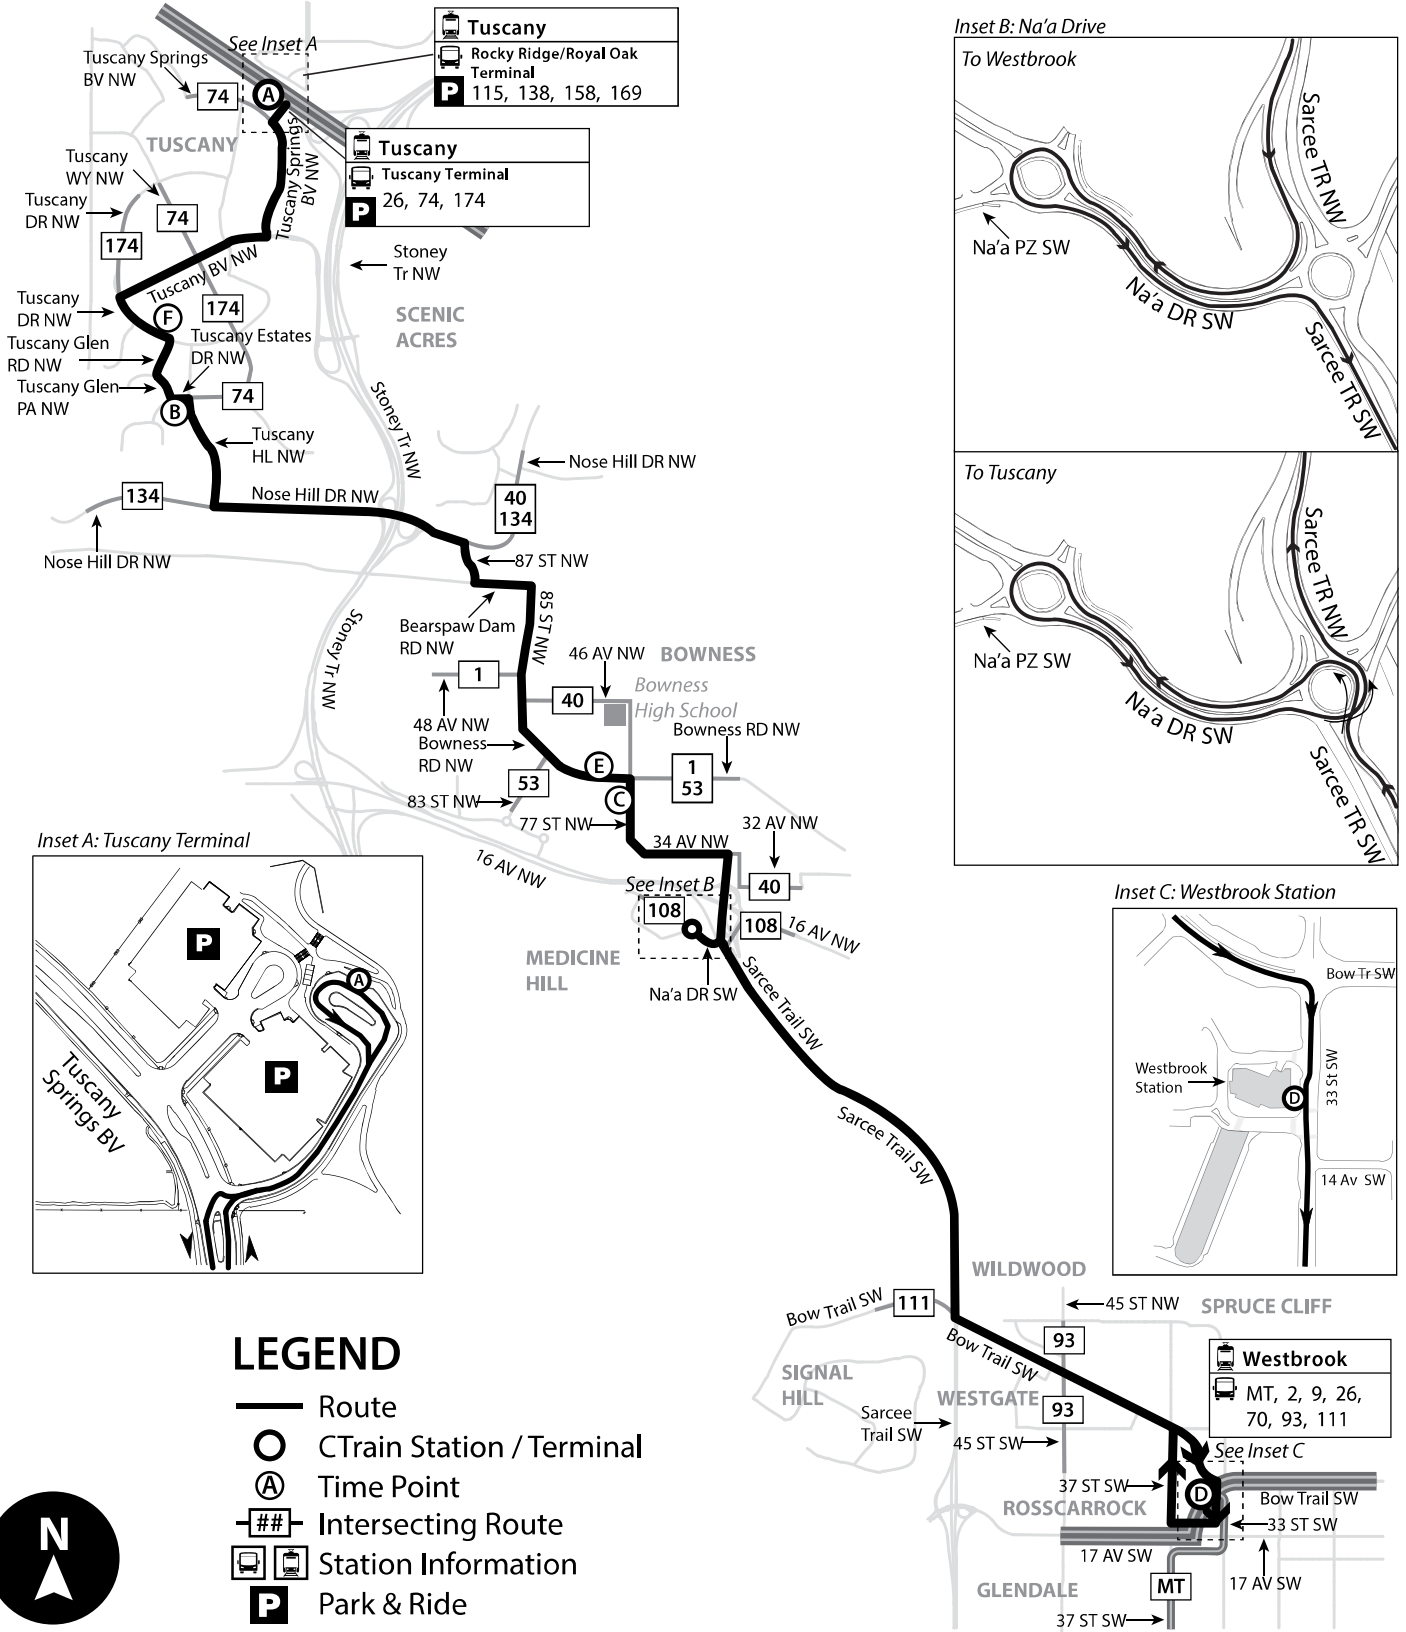

26 - Sarcee Trail Crosstown

LEGEND

- Route
- CTrain Station / Terminal
- Time Point
- Intersecting Route
- Station Information
- Park & Ride
- LRT Line
- MAX Route