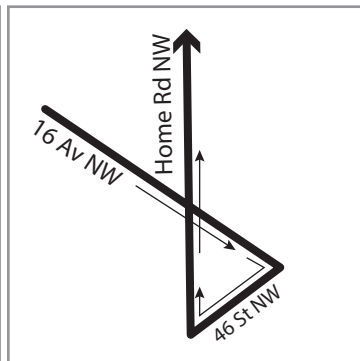

108 - Paskapoo Slopes

Inset D: COP to/from Valley Ridge

Inset A: Home Rd NW to Valley Ridge

Inset B: 16 Av NW to Brentwood

Inset C: Brentwood Station

LEGEND

- Route
- CTrain Line
- CTrain Station / Terminal
- Time Point
- Intersecting Route
- Station Information
- Bicycle Parking
- Park & Ride