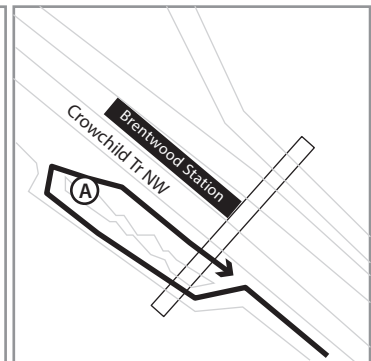

108 - Paskapoo Slopes

Inset D: COP to/from Valley Ridge

Inset A: Home Rd NW to Valley Ridge

Inset B: 16 Av NW to Brentwood

Inset C: Brentwood Station

LEGEND

- Route
- CTrain Line
- CTrain Station / Terminal
- Time Point
- Intersecting Route
- Station Information
- Bicycle Parking
- Park & Ride