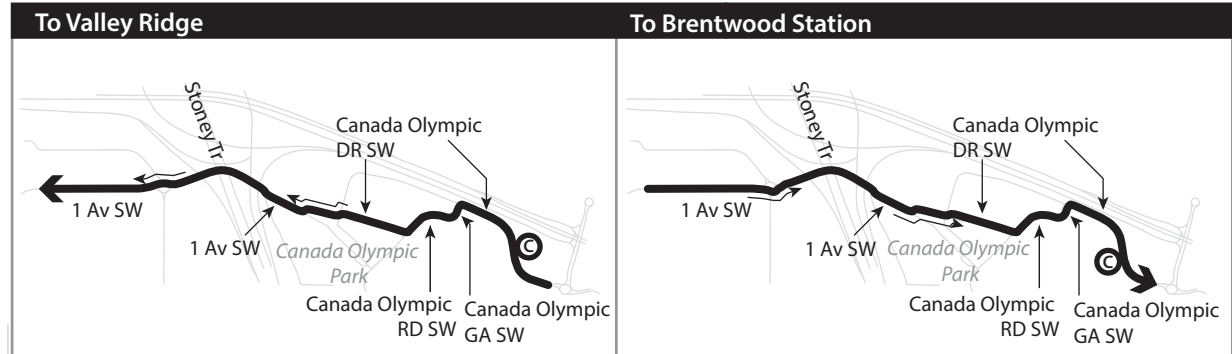

108 - Paskapoo Slopes

Inset D: COP to/from Valley Ridge

Inset A: Home Rd NW to Valley Ridge

Inset B: 16 Av NW to Brentwood

Inset C: Brentwood Station

LEGEND

- Route
- CTrain Line
- CTrain Station / Terminal
- Time Point
- Intersecting Route
- Station Information
- Bicycle Parking
- Park & Ride