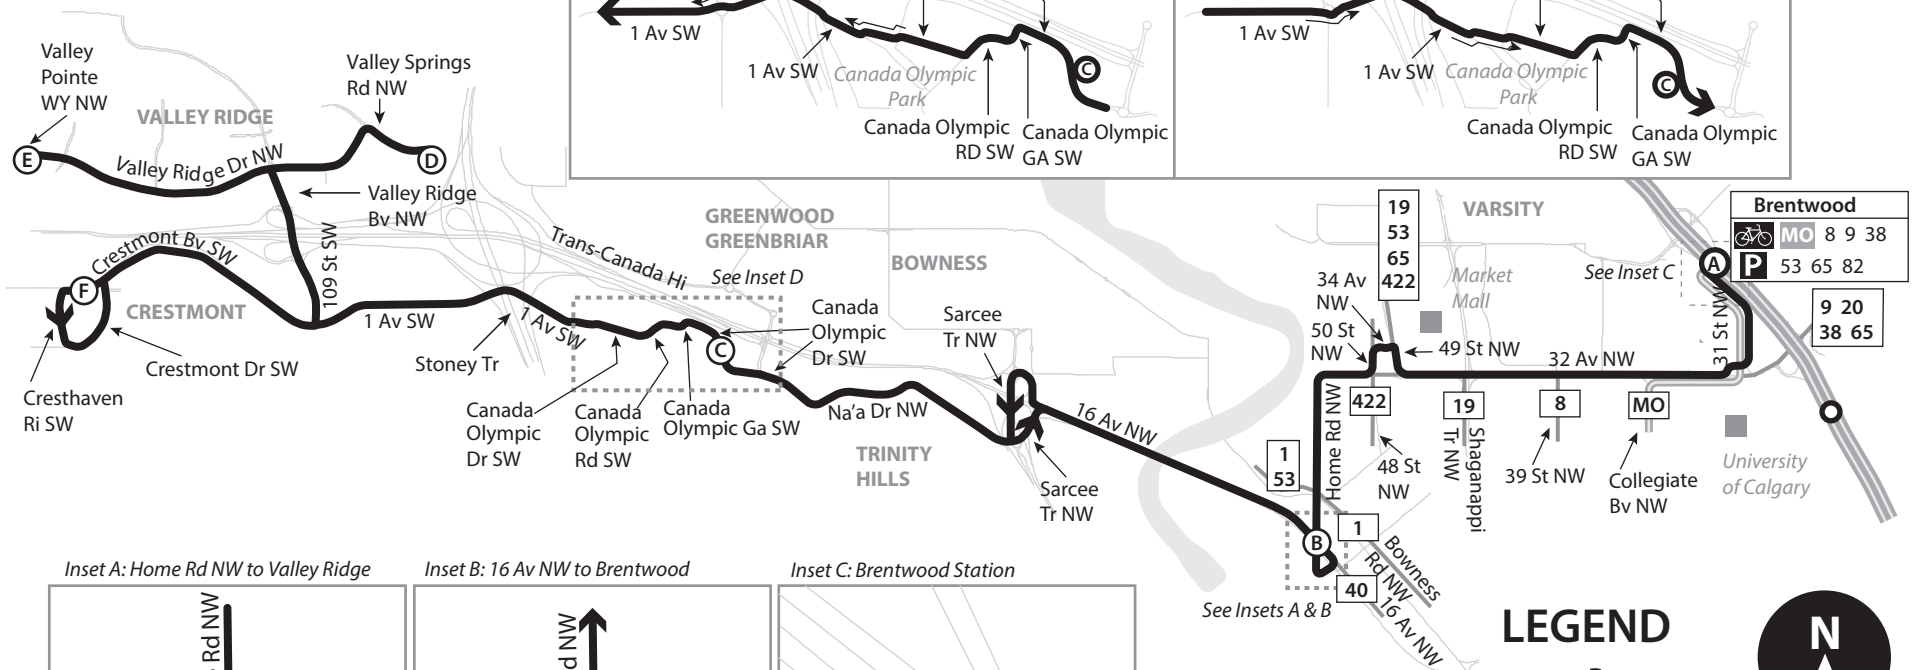

108 - Paskapoo Slopes

Inset D: COP to/from Valley Ridge

Inset A: Home Rd NW to Valley Ridge

Inset B: 16 Av NW to Brentwood

Inset C: Brentwood Station

LEGEND

- Route
- CTrain Line
- CTrain Station / Terminal
- Time Point
- Intersecting Route
- Station Information
- Bicycle Parking
- Park & Ride