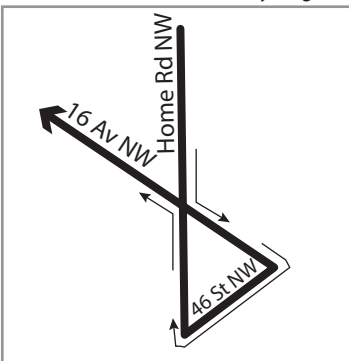

108 - Paskapoo Slopes

Inset D: COP to/from Valley Ridge

Inset A: Home Rd NW to Valley Ridge

Inset B: 16 Av NW to Brentwood

Inset C: Brentwood Station

LEGEND

- Route
- CTrain Line
- CTrain Station / Terminal
- Time Point
- Intersecting Route
- Station Information
- Bicycle Parking
- Park & Ride