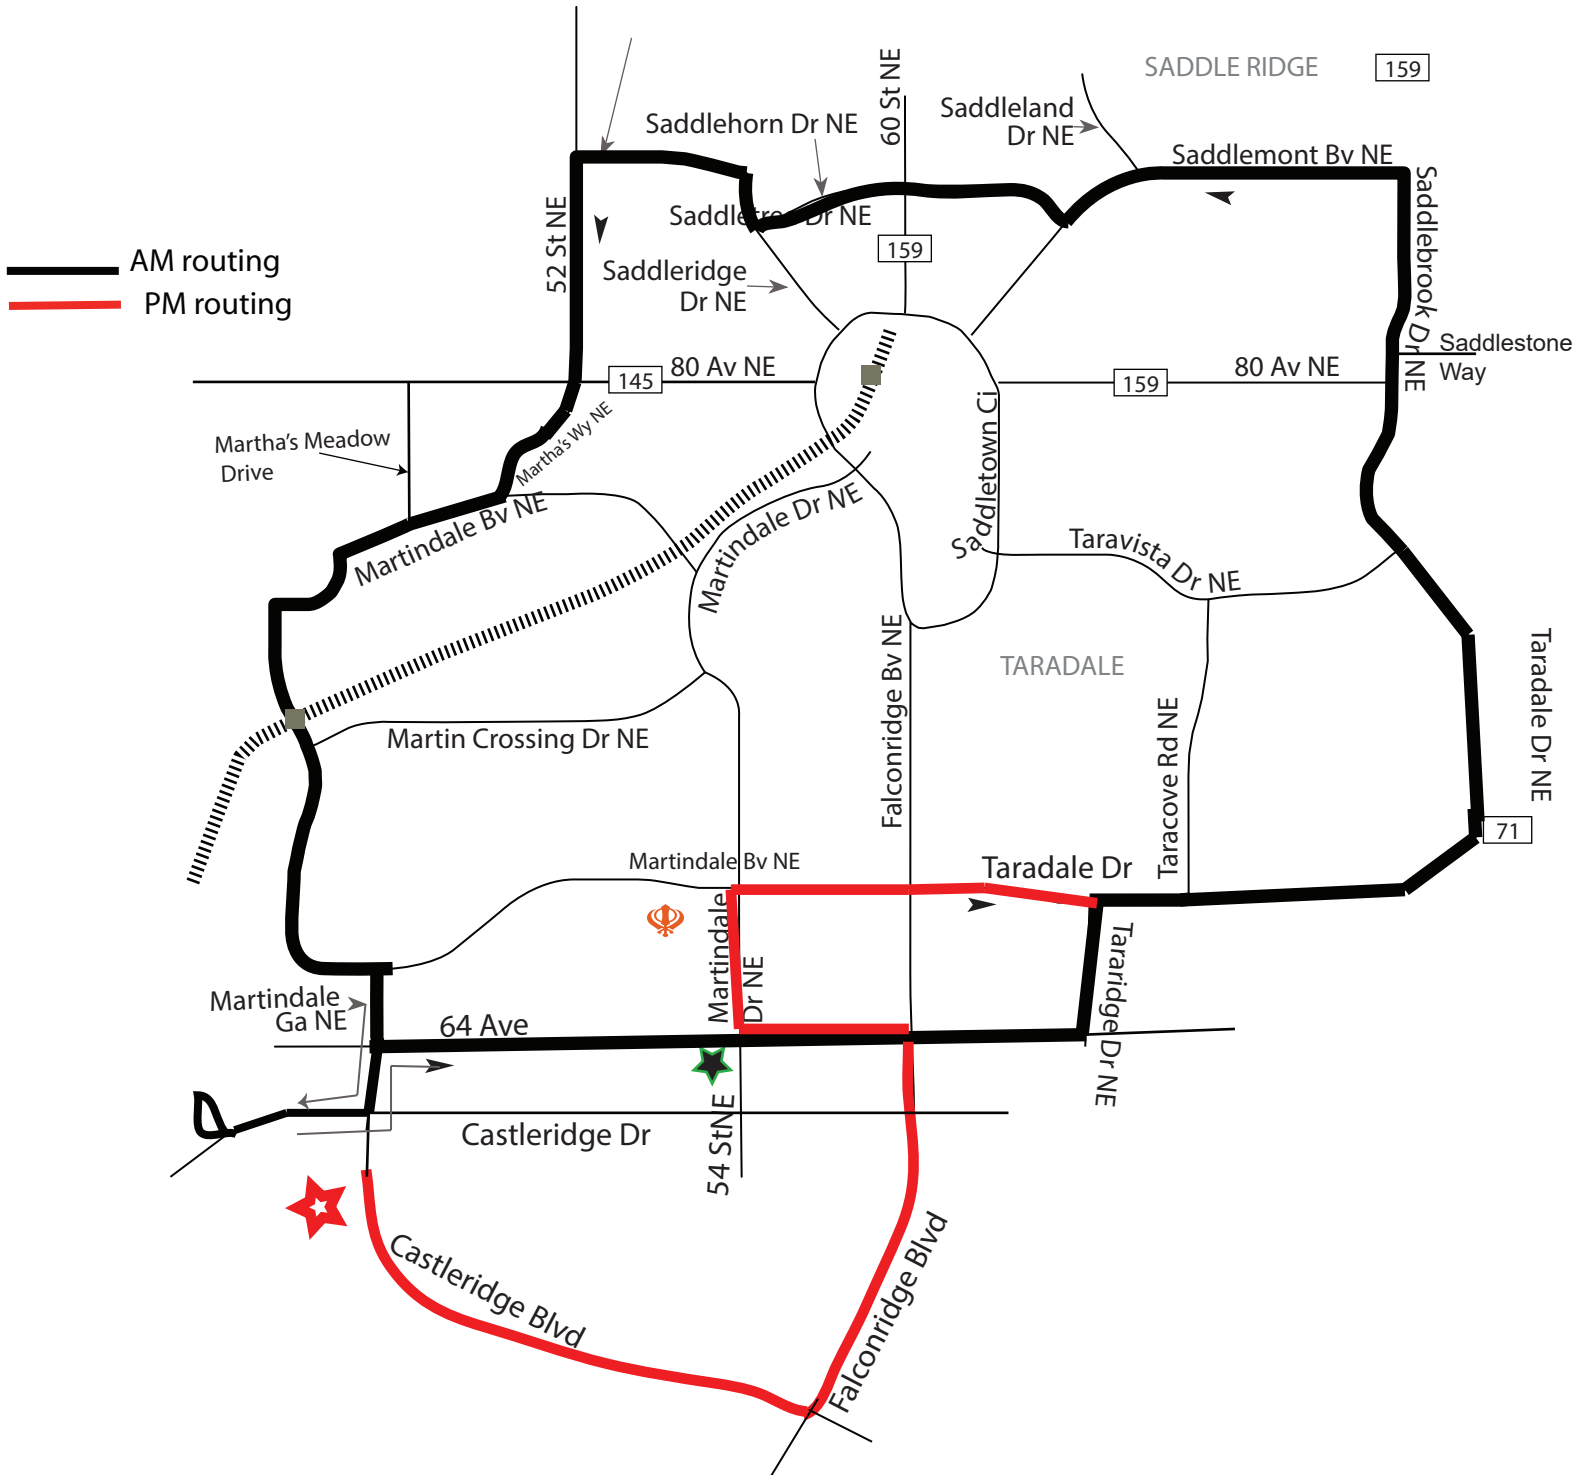

Nagar Kirtan Route 561

Charter Service NO Fare Required

AM buses provide service to McKnight Westwinds LRT

PM Pick up at Castleridge Blvd Southbound.

PM buses DONOT provide service to McKnight Westwinds LRT