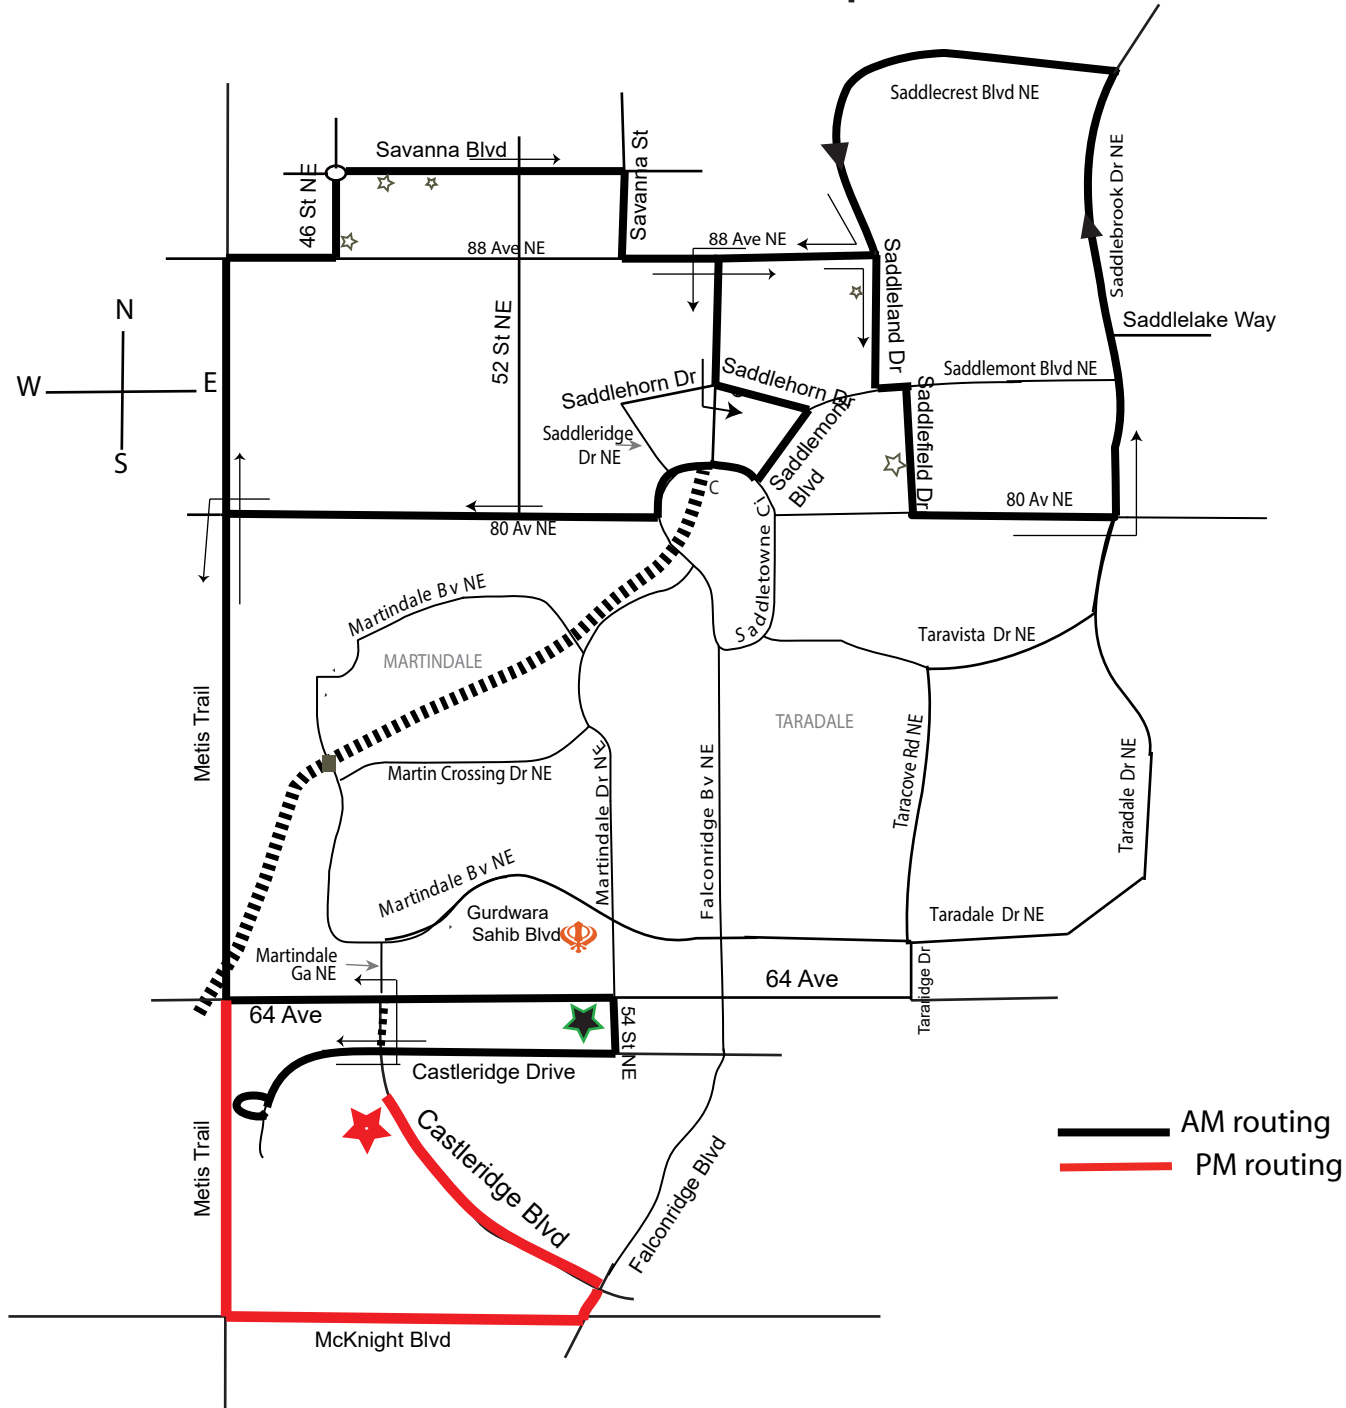

# Nagar Kirtan

## Route 559 - Savanna to Saddleridge to Dashmesh Culture Centre

Charter Service NO Fare Required

AM Drop off eastbound 64 Ave nearside of 54 St NE  
and then another drop off at McKnight Westwinds LRT

PM Pick up at Castleridge Blvd Southbound.

PM buses DONOT provide service to McKnight Westwinds LRT