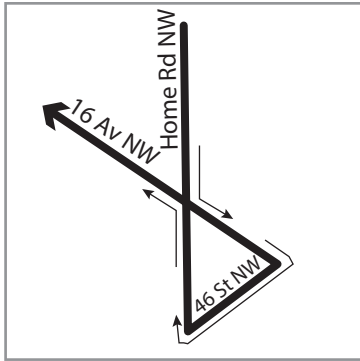

# 408 - Valley Ridge

*Inset A: Home Rd NW to Valley Ridge*

*Inset B: 16 Av NW to Brentwood*

*Inset C: Brentwood Station*

## LEGEND

- Route
- CTrain Station / Terminal
- Time Point
- Snow Detour
- Intersecting Route
- Station Information
- Bicycle Parking
- Park & Ride