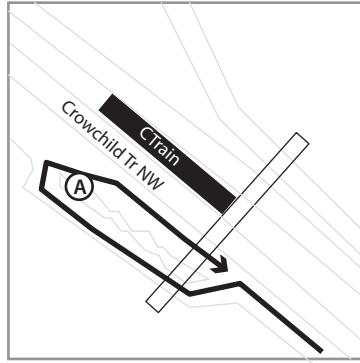

# 408 - Valley Ridge

*Inset A: Home Rd NW to Valley Ridge*

*Inset B: 16 Av NW to Brentwood*

*Inset C: Brentwood Station*

## LEGEND

- Route
- CTrain Station / Terminal
- Time Point
- Snow Detour
- Intersecting Route
- Station Information
- Bicycle Parking
- Park & Ride