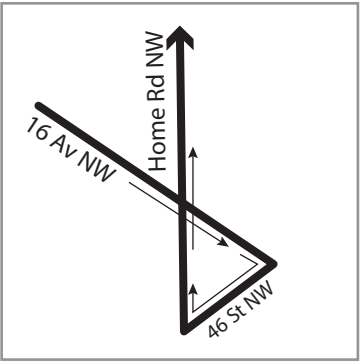

# 408 - Valley Ridge

*Inset A: Home Rd NW to Valley Ridge*

*Inset B: 16 Av NW to Brentwood*

*Inset C: Brentwood Station*

## LEGEND

- Route
- CTrain Station / Terminal
- Time Point
- Snow Detour
- Intersecting Route
- Station Information
- Bicycle Parking
- Park & Ride