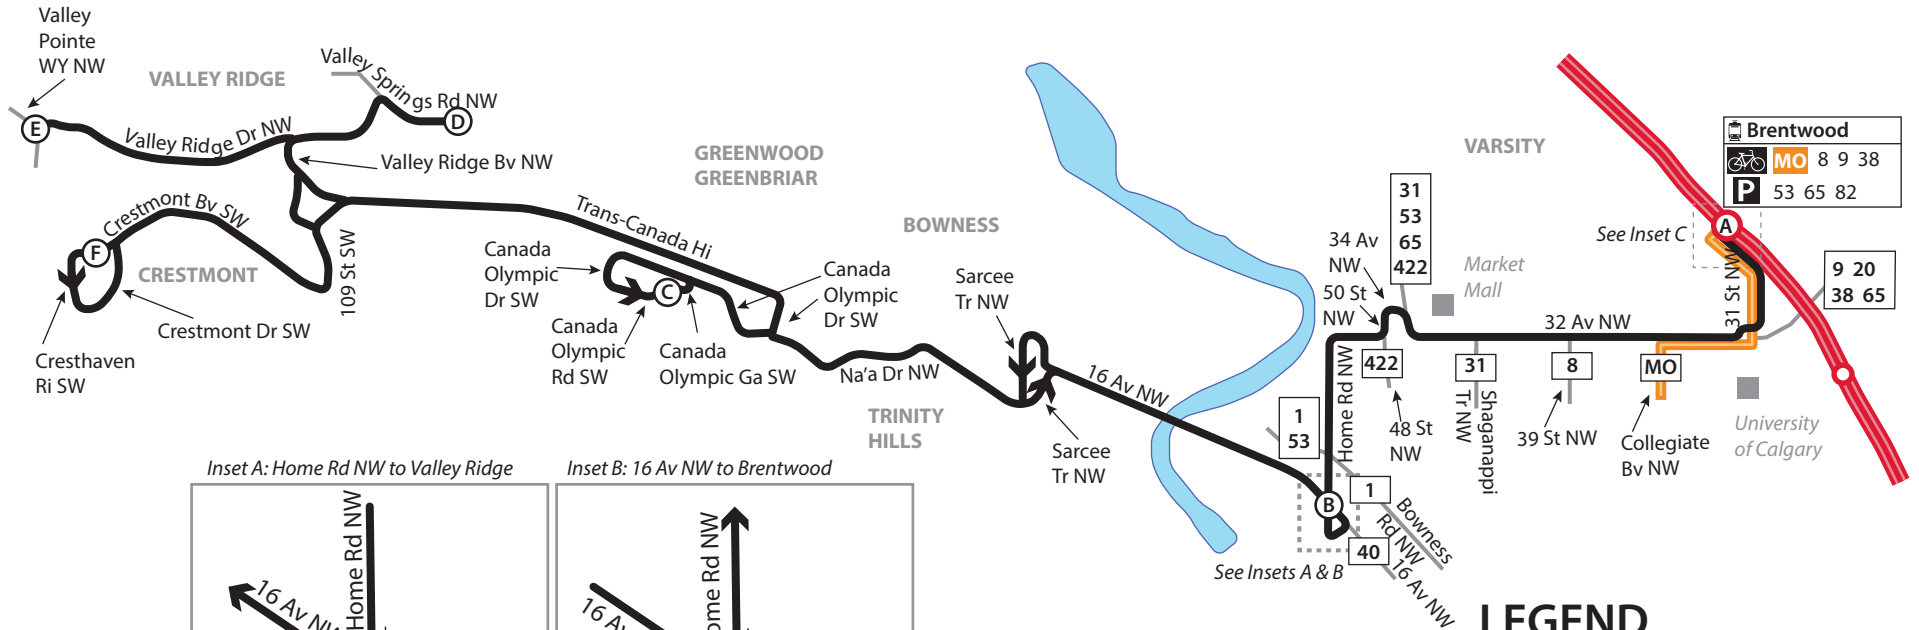

# 408 - Valley Ridge

*Inset A: Home Rd NW to Valley Ridge*

*Inset B: 16 Av NW to Brentwood*

*Inset C: Brentwood Station*

## LEGEND

- Route
- CTrain Station / Terminal
- Time Point
- Snow Detour
- Intersecting Route
- Station Information
- Bicycle Parking
- Park & Ride