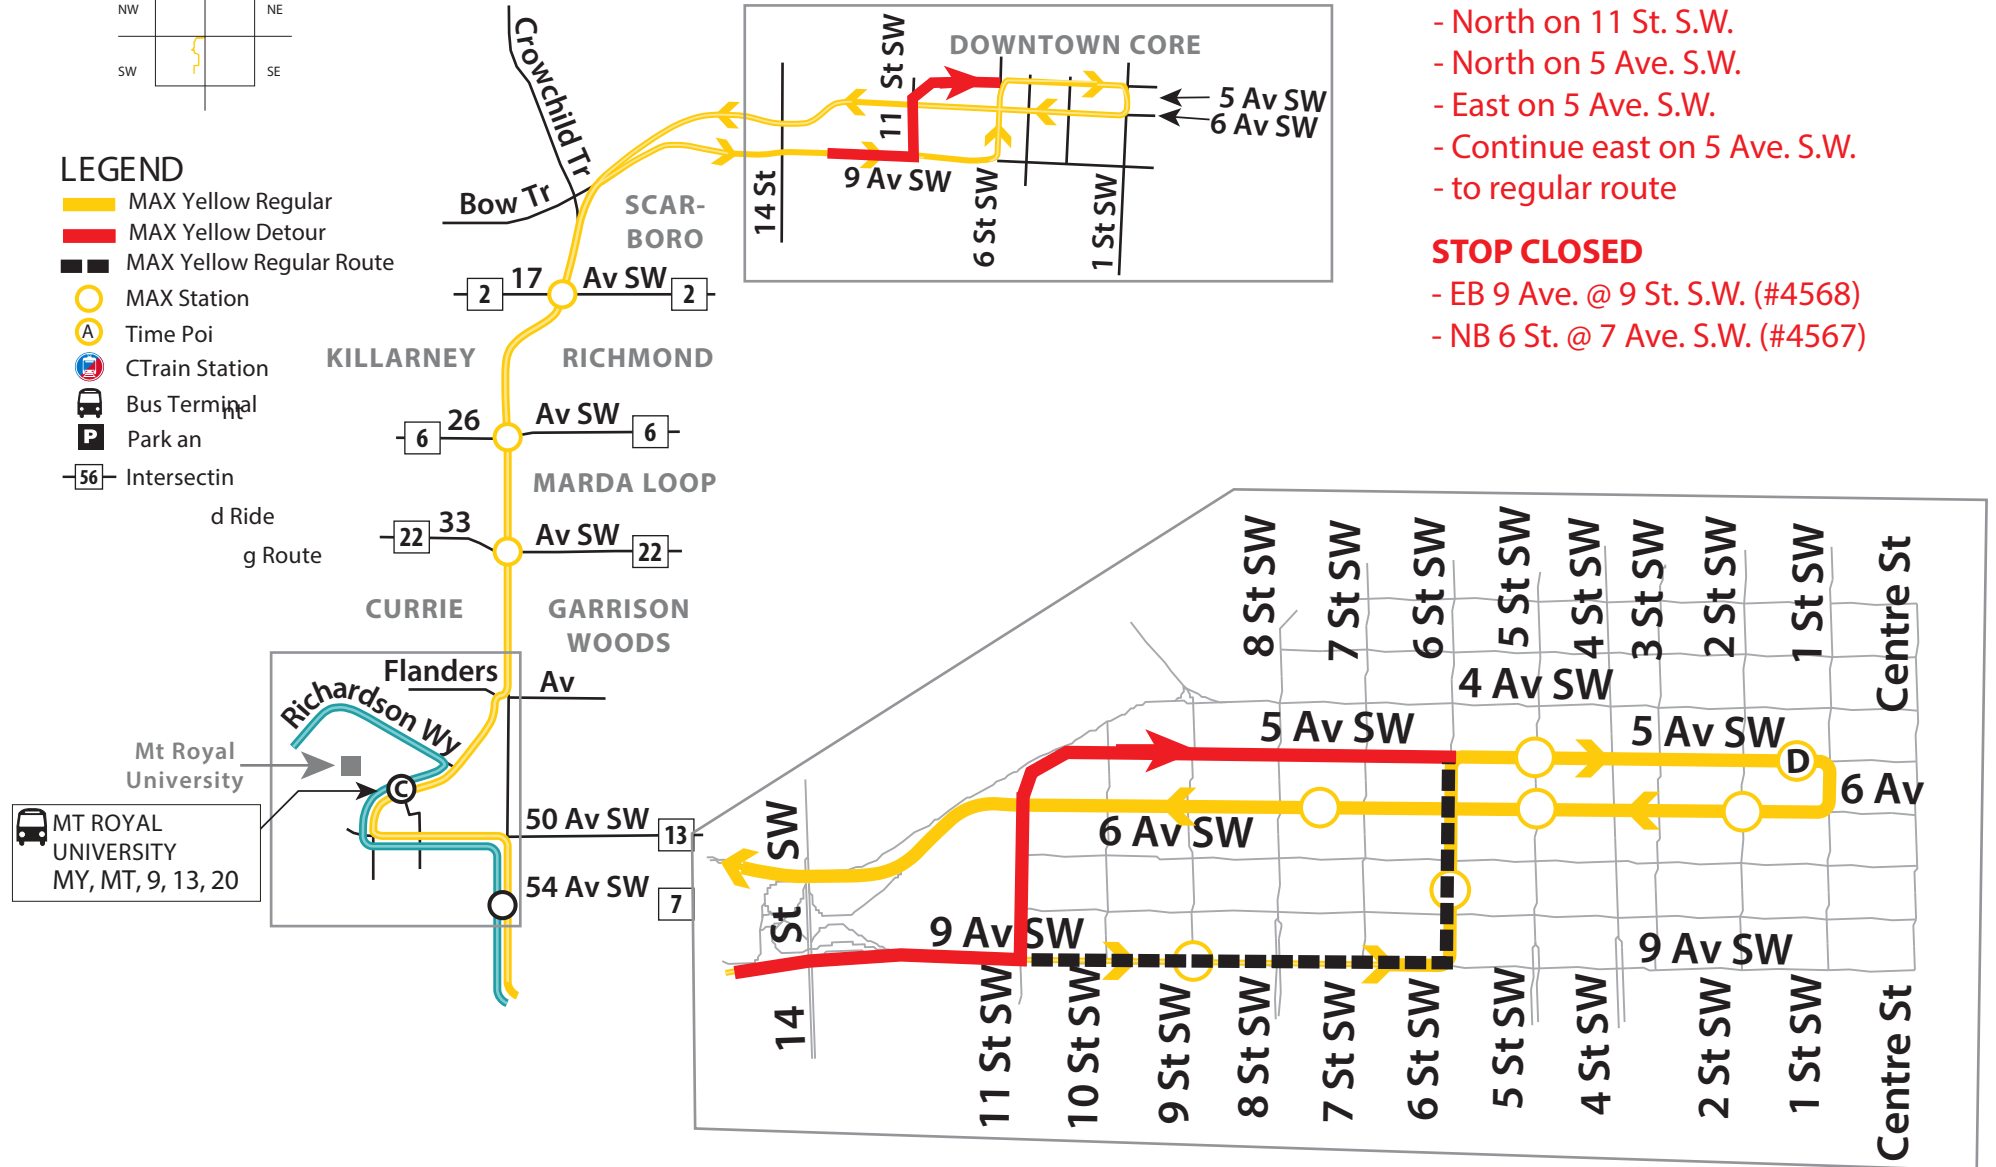

# PRIDE PARADE DETOUR

### LEGEND

- MAX Yellow Regular
- MAX Yellow Detour
- MAX Yellow Regular Route
- MAX Station
- Time Poi
- CTrain Station
- Bus Terminal
- Park an
- Intersectin

### DETOUR - Eastbound

- East on 9 Ave. S.W.
- North on 11 St. S.W.
- North on 5 Ave. S.W.
- East on 5 Ave. S.W.
- Continue east on 5 Ave. S.W.
- to regular route

### STOP CLOSED

- EB 9 Ave. @ 9 St. S.W. (#4568)
- NB 6 St. @ 7 Ave. S.W. (#4567)

MT ROYAL UNIVERSITY  
MY, MT, 9, 13, 20