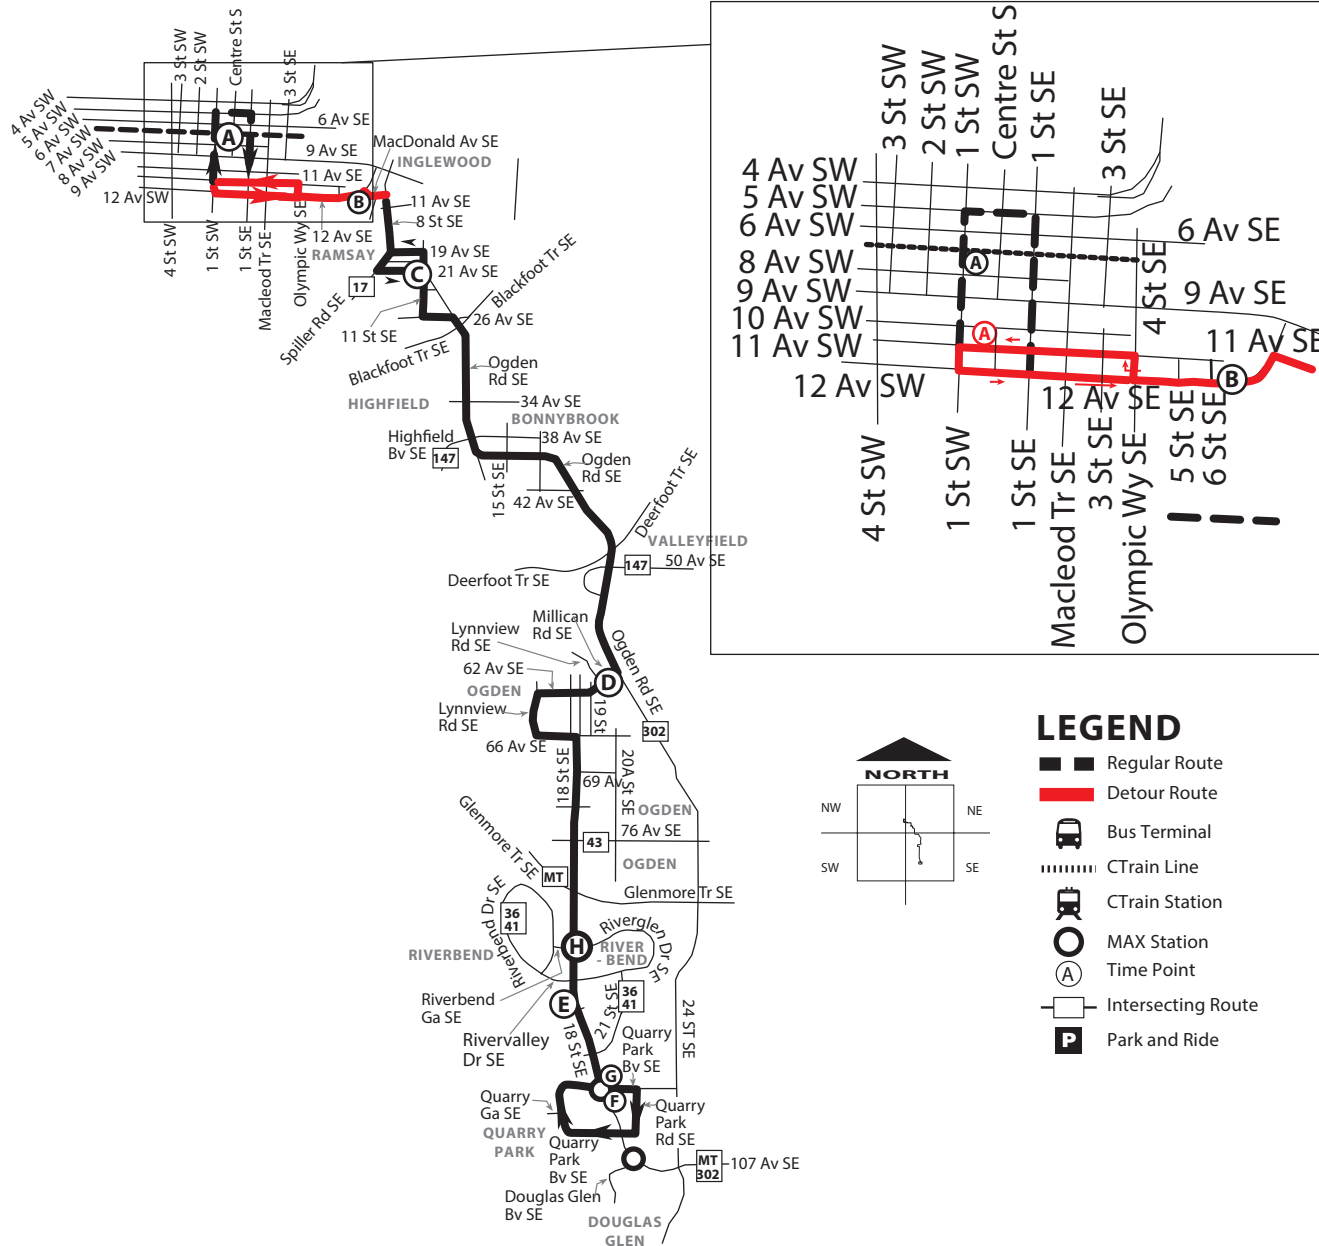

PRIDE PARADE DETOUR

24 - Ogden

DETOUR - to downtown

- West on 12 Ave. S.E.
- North on Olympic Wy. S.E.
- West on 11 Ave. S.E.
- South on 1 St. S.W.
- East on 12 Ave. S.W.
- to regular route & existing detour

STOP CLOSED

Downtown Stop Closed:

- NB 1 St. @ 10 Ave. S.W. (#7315)
- NB 1 St. @ 8 Ave. S.W. (#5833)
- NB 1 St. @ 6 Ave. S.W. (#5300)
- EB 5 Ave. @ Centre St. S. (#2490)
- SB 1 St. @ 7 Ave. S.E. (#7830)
- SB 1 St. @ 8 Ave. S.E. (#8449)
- SB 1 St. @ 10 Ave. S.E. (#5284)

LEGEND

- Regular Route
- Detour Route
- Bus Terminal
- CTrain Line
- CTrain Station
- MAX Station
- Time Point
- Intersecting Route
- Park and Ride