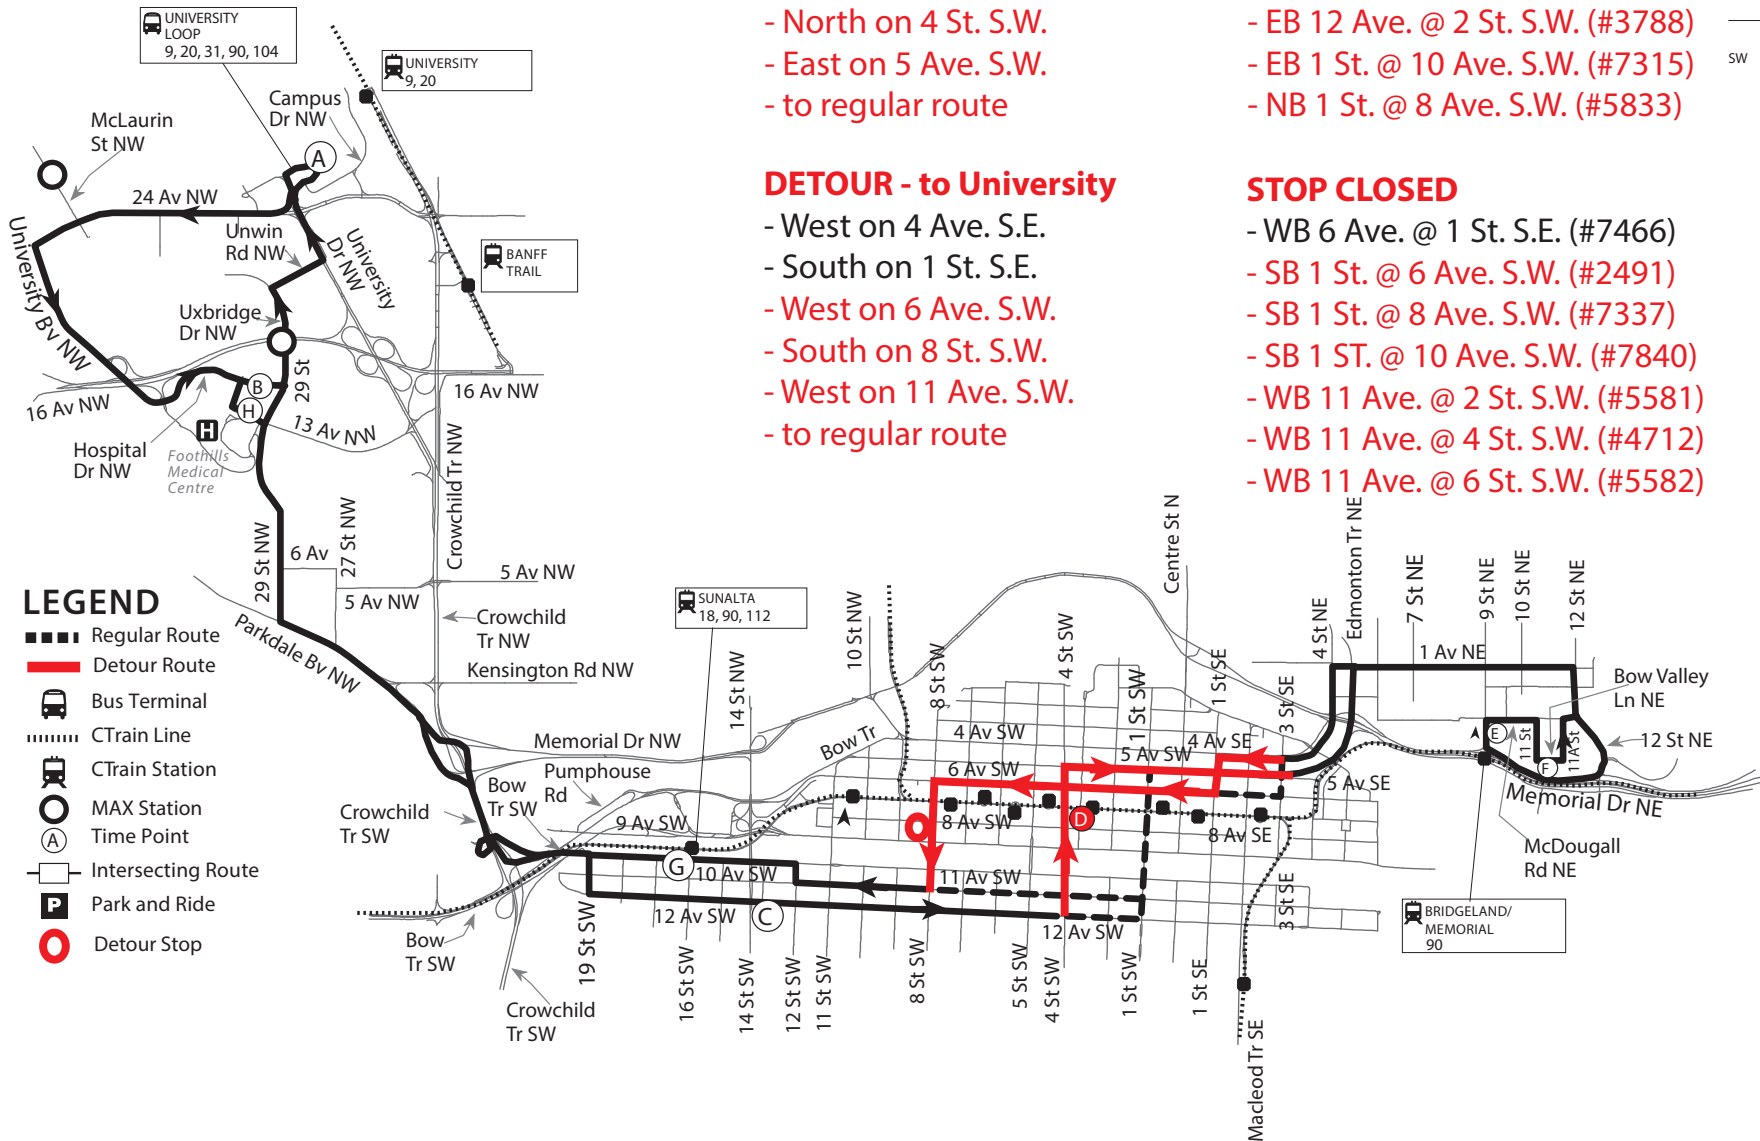

PRIDE PARADE DETOUR - Updated

90 - Bridgeland/University of Calgary

90

DETOUR - to Bridgeland

- East on 12 Ave. S.W.
- North on 4 St. S.W.
- East on 5 Ave. S.W.
- to regular route

STOP CLOSED

- EB 12 Ave. @ 5 St. S.W. (#5181)
- EB 12 Ave. @ 2 St. S.W. (#3788)
- EB 1 St. @ 10 Ave. S.W. (#7315)
- NB 1 St. @ 8 Ave. S.W. (#5833)

DETOUR - to University

- West on 4 Ave. S.E.
- South on 1 St. S.E.
- West on 6 Ave. S.W.
- South on 8 St. S.W.
- West on 11 Ave. S.W.
- to regular route

STOP CLOSED

- WB 6 Ave. @ 1 St. S.E. (#7466)
- SB 1 St. @ 6 Ave. S.W. (#2491)
- SB 1 St. @ 8 Ave. S.W. (#7337)
- SB 1 ST. @ 10 Ave. S.W. (#7840)
- WB 11 Ave. @ 2 St. S.W. (#5581)
- WB 11 Ave. @ 4 St. S.W. (#4712)
- WB 11 Ave. @ 6 St. S.W. (#5582)