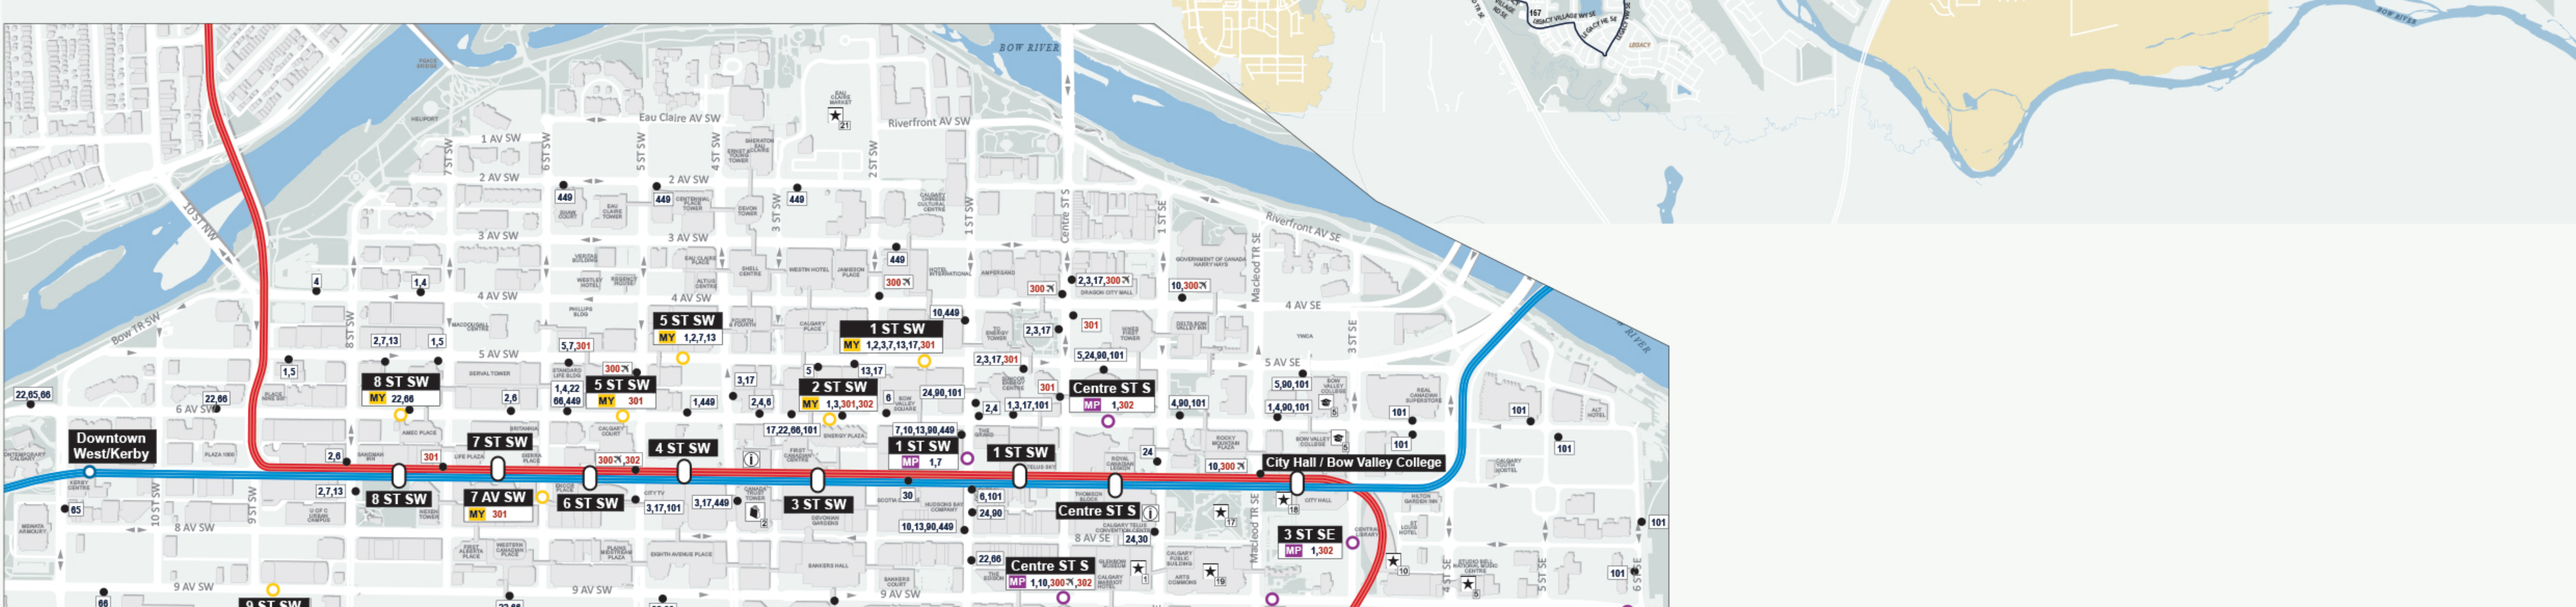

System map 2025

Stay connected
Online: CalgaryTransit.com
Phone: 403-262-1000
@calgarytransit

Customer Services
Calgary Transit Call Centre: 403-262-1000
Hours: Monday to Friday 8 a.m. – 9 p.m.
Weekends 8 a.m. – 5 p.m.
Holidays closed
Call for information on routes, schedules, fares and other services or to report a problem with a bus, train or other service or concern about any of Calgary Transit services.

Fares
My Fare Mobile ticketing app
Tickets: Adult, Youth, Children, Senior, Disabled, Student, Transfer, Day, 7-Day, 30-Day, 90-Day, Annual, Family, Corporate, Special
Passes: Adult, Youth, Children, Senior, Disabled, Student, Transfer, Day, 7-Day, 30-Day, 90-Day, Annual, Family, Corporate, Special

Station Service

Blue Line / Yellow / Saddlestone	Red Line / Tuscany / Somerset / Bridlewood
St. Mary's University	St. Mary's University
University of Calgary	University of Calgary
Mount Royal University	Mount Royal University
SAIT	SAIT
AlUArts	AlUArts
Bow Valley College	Bow Valley College
St. Mary's University	St. Mary's University

LEGEND

- CTrain
- Red Line Tuscany - Somerset
- Blue Line Saddlestone - 69 St. S.W.
- MAX
- MAX Purple East Hill - City Centre
- MAX Orange Brentwood - Saddlestone
- MAX Teal Westbrook - Douglas Glen
- MAX Yellow Woodpark Bv - City Centre
- Regular/Express Routes
- BRT (Bus Rapid Transit) and Stops
- CTrain/MAX Station and Bus Terminal names
- On Demand Area

COPYRIGHT © 2025

LEGEND

- CTrain
- Red Line Tuscany - Somerset
- Blue Line Saddlestone - 69 St. S.W.
- MAX
- MAX Purple East Hill - City Centre
- MAX Orange Brentwood - Saddlestone
- MAX Teal Westbrook - Douglas Glen
- MAX Yellow Woodpark Bv - City Centre
- Regular/Express Routes
- BRT (Bus Rapid Transit) and Stops
- CTrain/MAX Station and Bus Terminal names
- On Demand Area

Catch MAX today

Heated shelters, signal-light priority and fewer transfers are just some of the ways MAX makes your trip more comfortable, convenient and connected.

Find out where to catch MAX Teal, Purple, Orange and Yellow at:

calgarytransit.com/MAX

LEGEND

- CTrain
- Red Line Tuscany - Somerset
- Blue Line Saddlestone - 69 St. S.W.
- MAX
- MAX Purple East Hill - City Centre
- MAX Orange Brentwood - Saddlestone
- MAX Teal Westbrook - Douglas Glen
- MAX Yellow Woodpark Bv - City Centre
- Regular/Express Routes
- BRT (Bus Rapid Transit) and Stops
- CTrain/MAX Station and Bus Terminal names
- On Demand Area

- **Customer Service Centre**
  - 1 South Health Campus
  - 2 Alberta Children's Hospital
  - 3 Foothills Medical Centre
  - 4 Peter Lougheed Centre
  - 5 Rockyview General Hospital
  - 6 Sheldon M. Chumir Health Centre
- **Post-Secondary**
  - 1 University of Calgary
  - 2 Mount Royal University
  - 3 SAIT
  - 4 AlUArts
  - 5 Bow Valley College
  - 6 St. Mary's University
- **Rec Center**
  - 1 Village Square Leisure Centre
  - 2 Genesis place
  - 3 Repsol Sport Centre
  - 4 Southland Leisure Centre
- **Heritage Park**
- **Calgary Zoo**
- **Calgary International Airport**
- **Canada Olympic Park**
- **Calgary Tower**
- **Stampeade Grounds**
- **Saddlestone**

- **Major Attractions**
  - 1 Glenbow Museum
  - 2 Telus Spark
  - 3 Fort Calgary
  - 4 The Military Museum
  - 5 Studio Bell National Music Centre
  - 6 Prince's Island Park
  - 7 Fish Creek Provincial Park
  - 8 Nose Hill Park
  - 9 Ingwood Bird Sanctuary
  - 10 Central Library
  - 11 Fish Creek Provincial Park
  - 12 Nose Hill Park
  - 13 Riley Park
  - 14 Bowens Park
  - 15 Fish Creek Interpretive Centre
  - 16 Shaw Millennium Park
  - 17 Olympic Plaza
  - 18 City Hall
  - 19 EPCOR Centre for the Performing Arts
  - 20 Jubilee Auditorium
  - 21 Eau Claire
- **Shopping**
  - 1 CF Chinook Mall
  - 2 Cow Shopping
  - 3 CF Market Mall
  - 4 Southcentre Mall
  - 5 Sunridge Mall
  - 6 Westhills Shopping Centre
  - 7 Marlborough Mall
  - 8 Deerfoot Mall
  - 9 Westbrook Mall