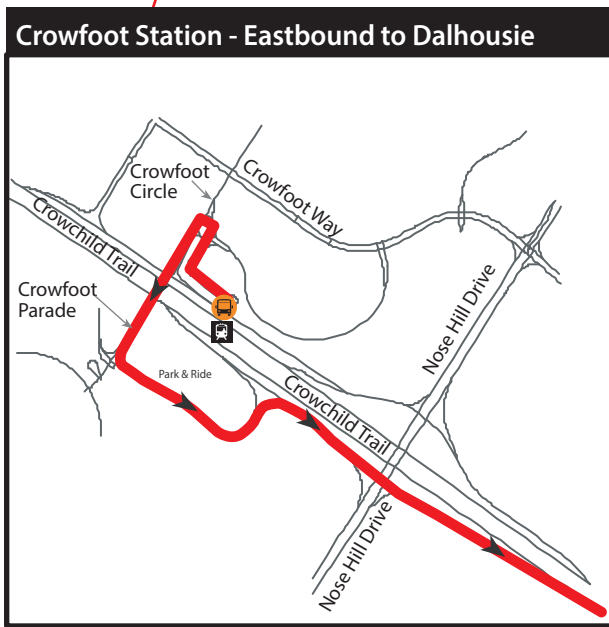

Red Line Elevator Replacement Shuttle (Crowfoot - Dalhousie)

LEGEND

- Route
- CTrain Station
- Shuttle Stop