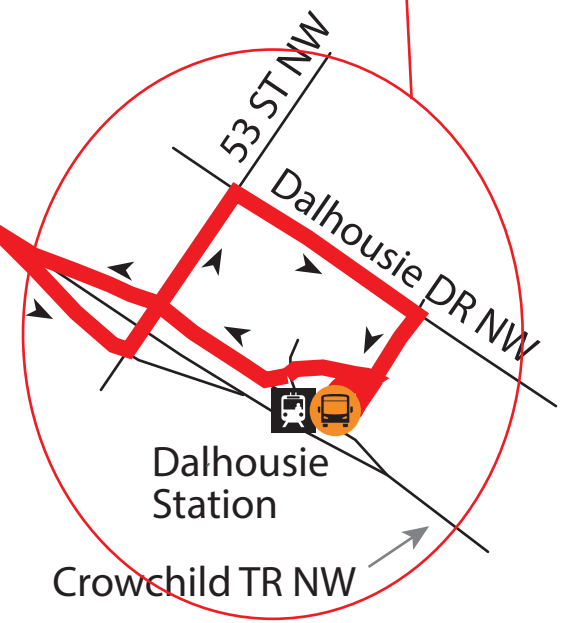

Red Line Elevator Replacement Shuttle (Crowfoot - Dalhousie)

LEGEND

- Route
- CTrain Station
- Shuttle Stop