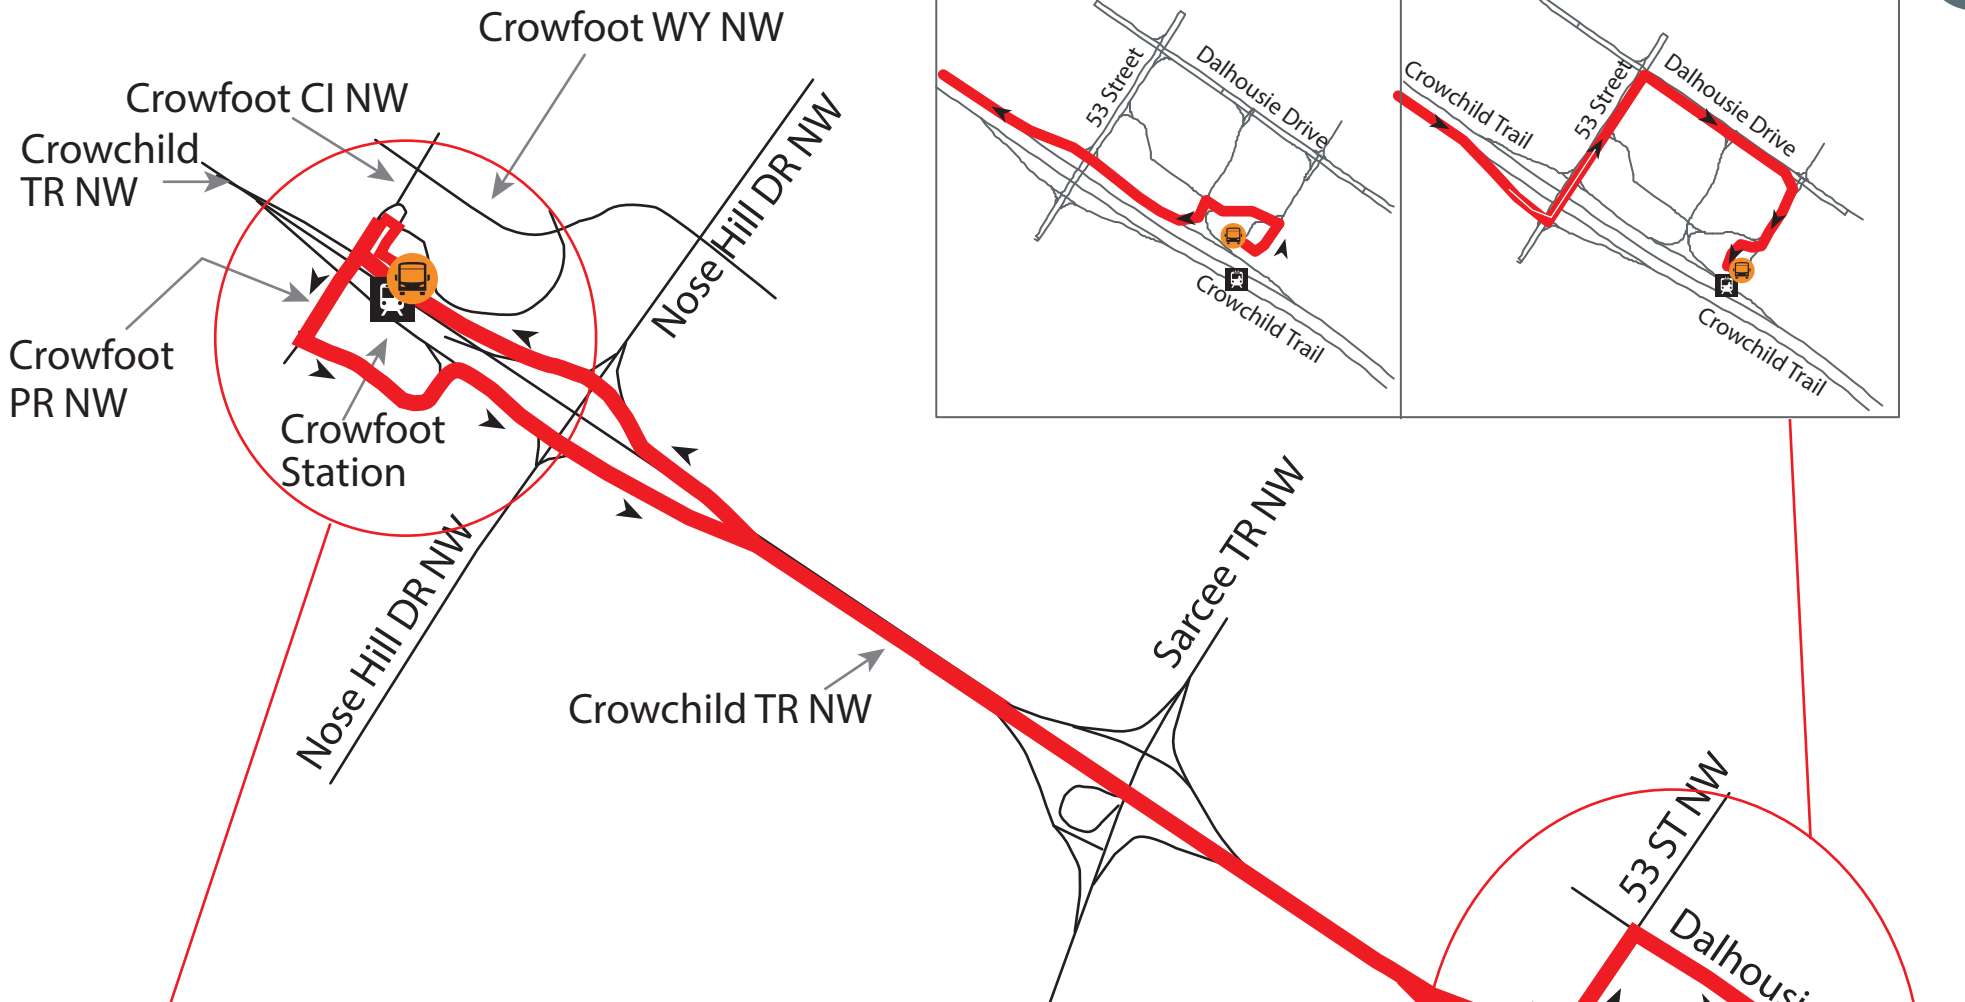

Red Line Elevator Replacement Shuttle (Crowfoot - Dalhousie)

LEGEND

- Route
- CTrain Station
- Shuttle Stop