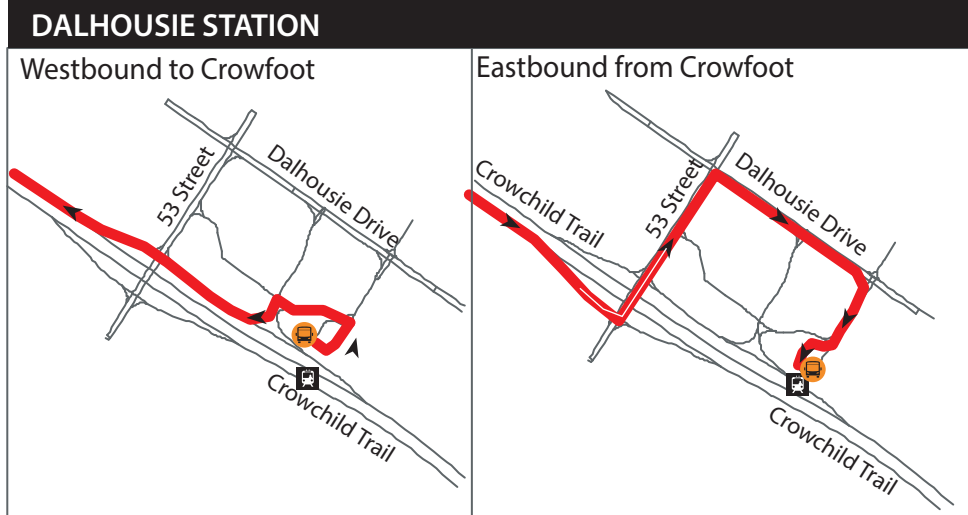

Red Line Elevator Replacement Shuttle (Crowfoot - Dalhousie)

LEGEND

- Route
- CTrain Station
- Shuttle Stop