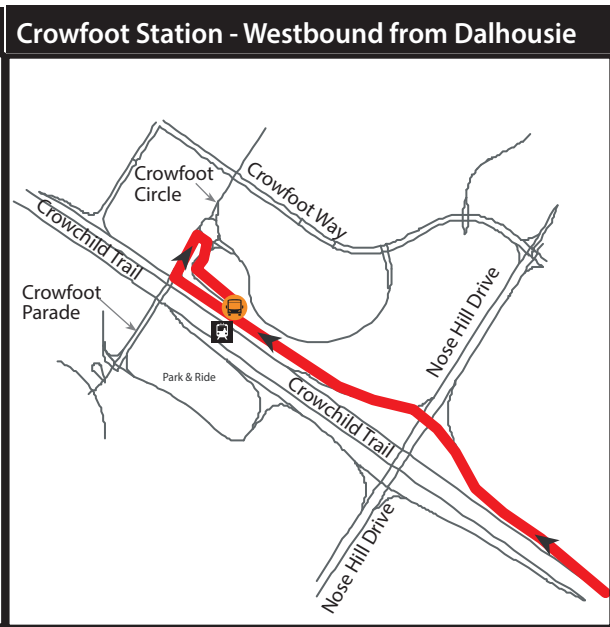

Red Line Elevator Replacement Shuttle (Crowfoot - Dalhousie)

LEGEND

- Route
- CTrain Station
- Shuttle Stop