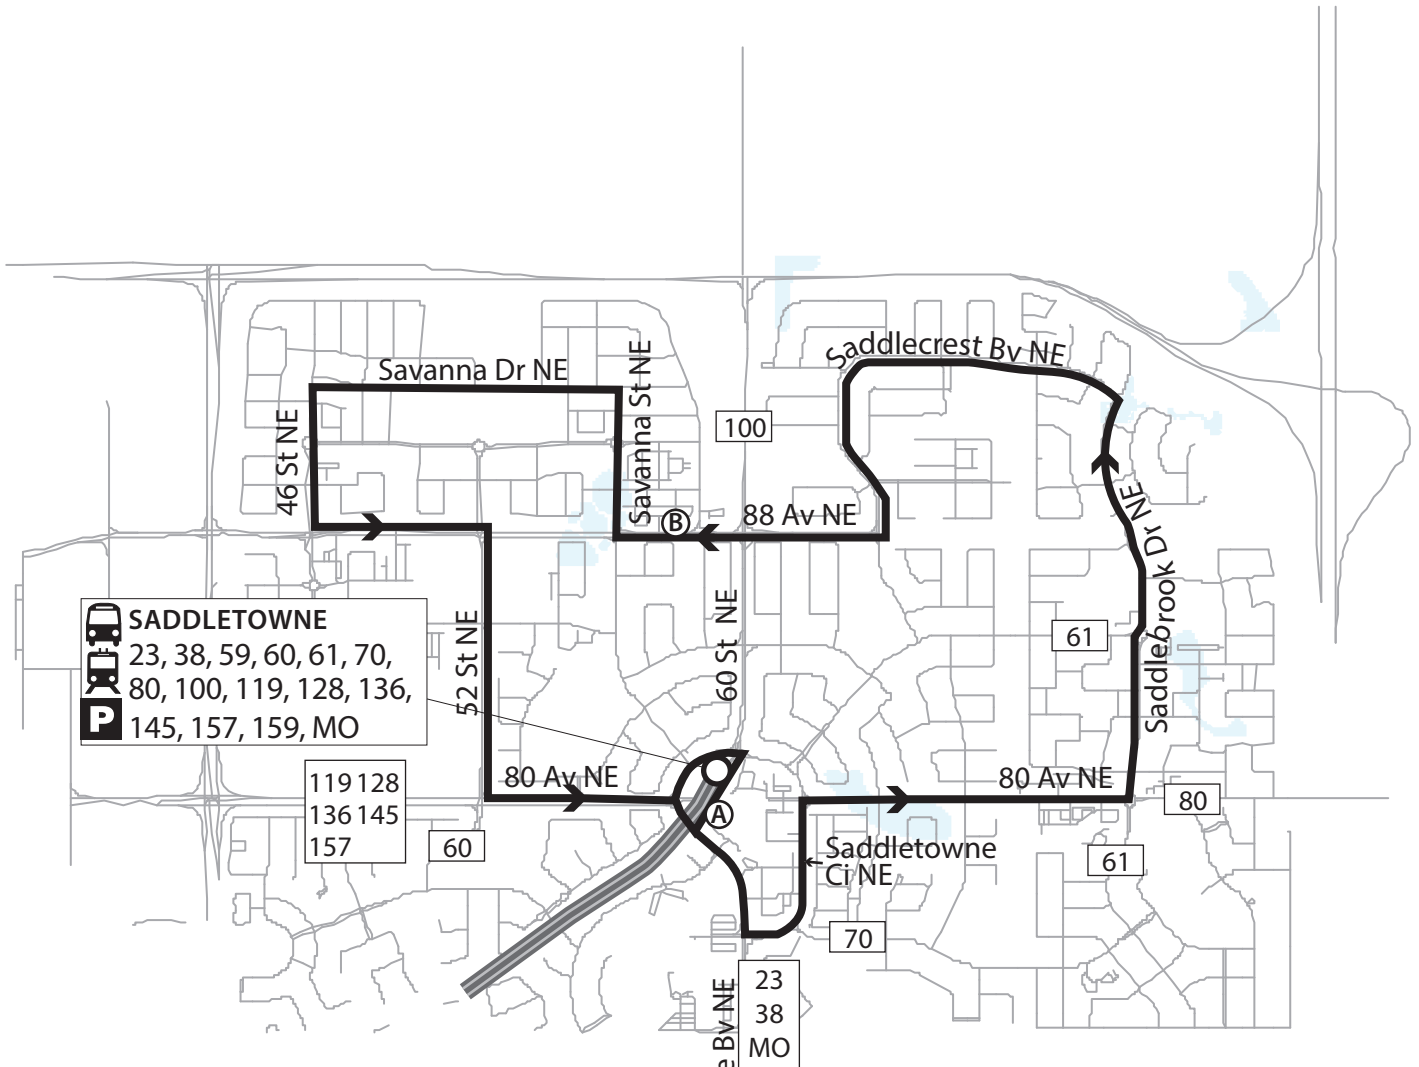

159 - Saddlebrook

LEGEND

- Route
- CTrain Station / Terminal
- Time Point
- Snow Detour
- Intersecting Route
- Station Information
- Bicycle Parking
- Park & Ride