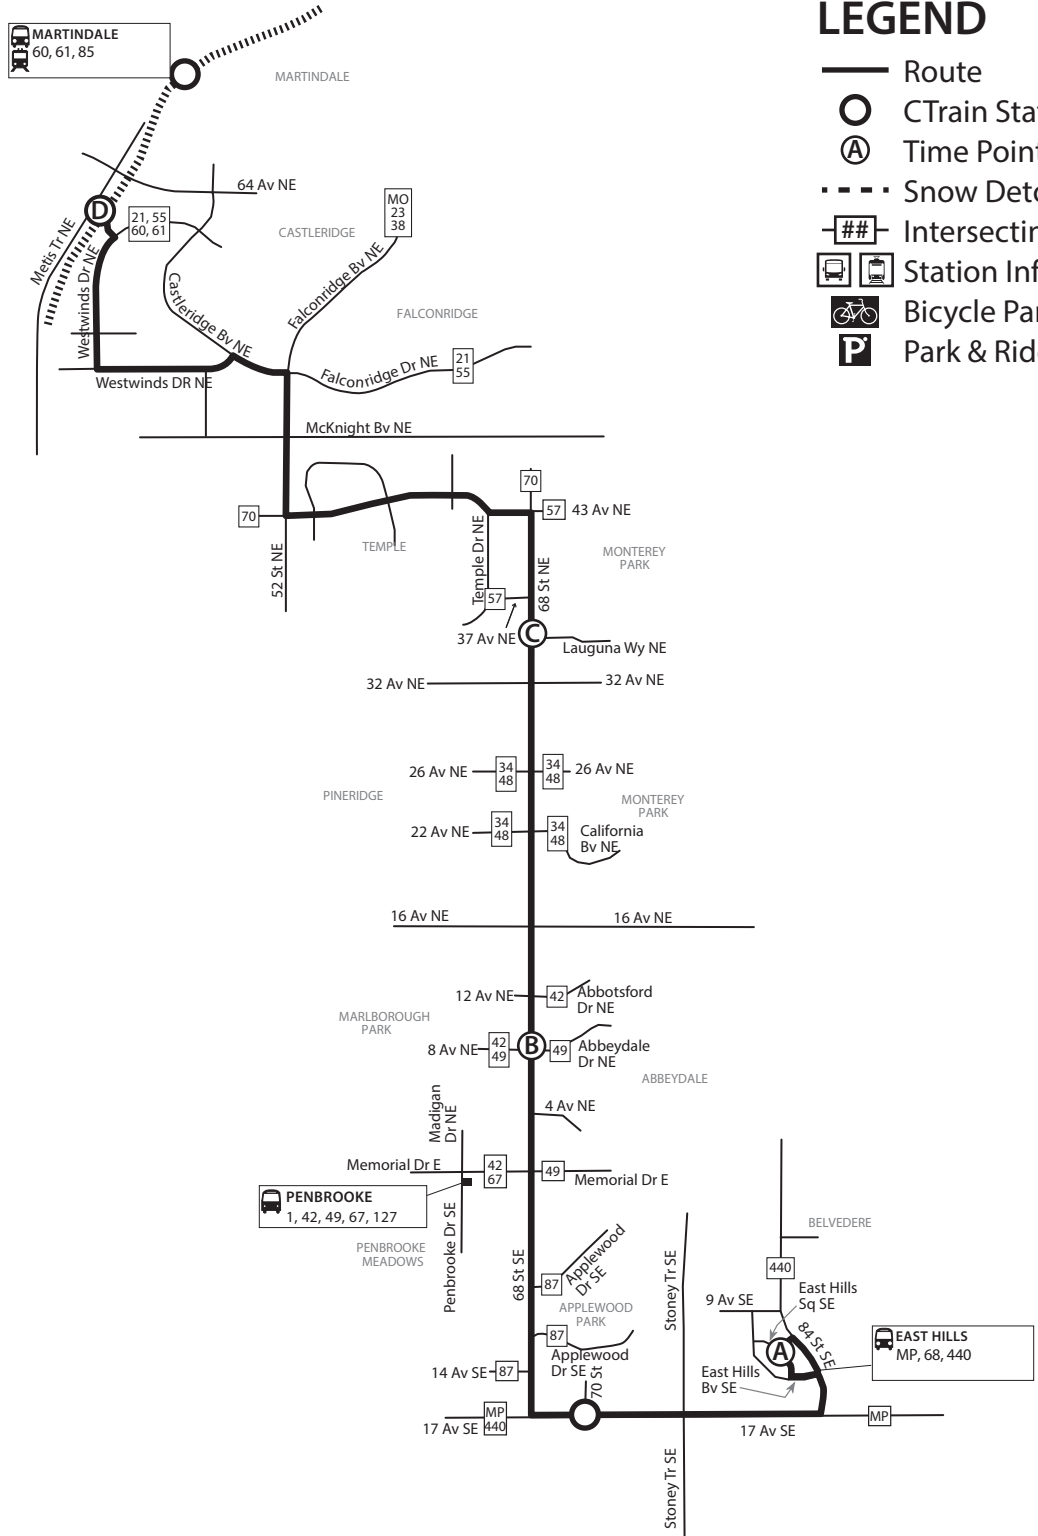

68 - 68 St E

LEGEND

- Route
- CTrain Station / Terminal
- Time Point
- Snow Detour
- Intersecting Route
- Station Information
- Bicycle Parking
- Park & Ride