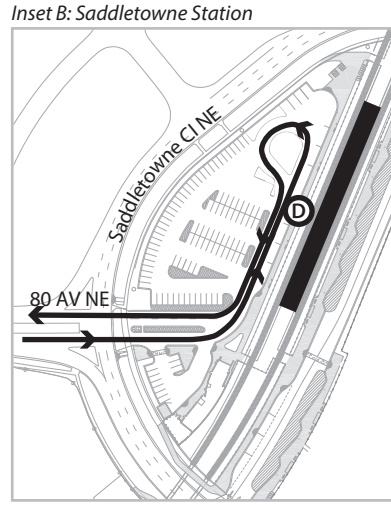

157 - West Stoney Industrial

North Pointe
 MG, 8, 86, 89,
 P 100, 114, 115,
 124, 137, 157

LEGEND

- Route
- CTrain Station / Terminal
- Time Point
- Intersecting Route
- Station Information
- Bicycle Parking
- Park & Ride

Saddletowne
 MO, 23, 38, 59, 60, 61, 70, 80,
 P 100, 119, 128, 136, 145, 157, 159

See Inset B