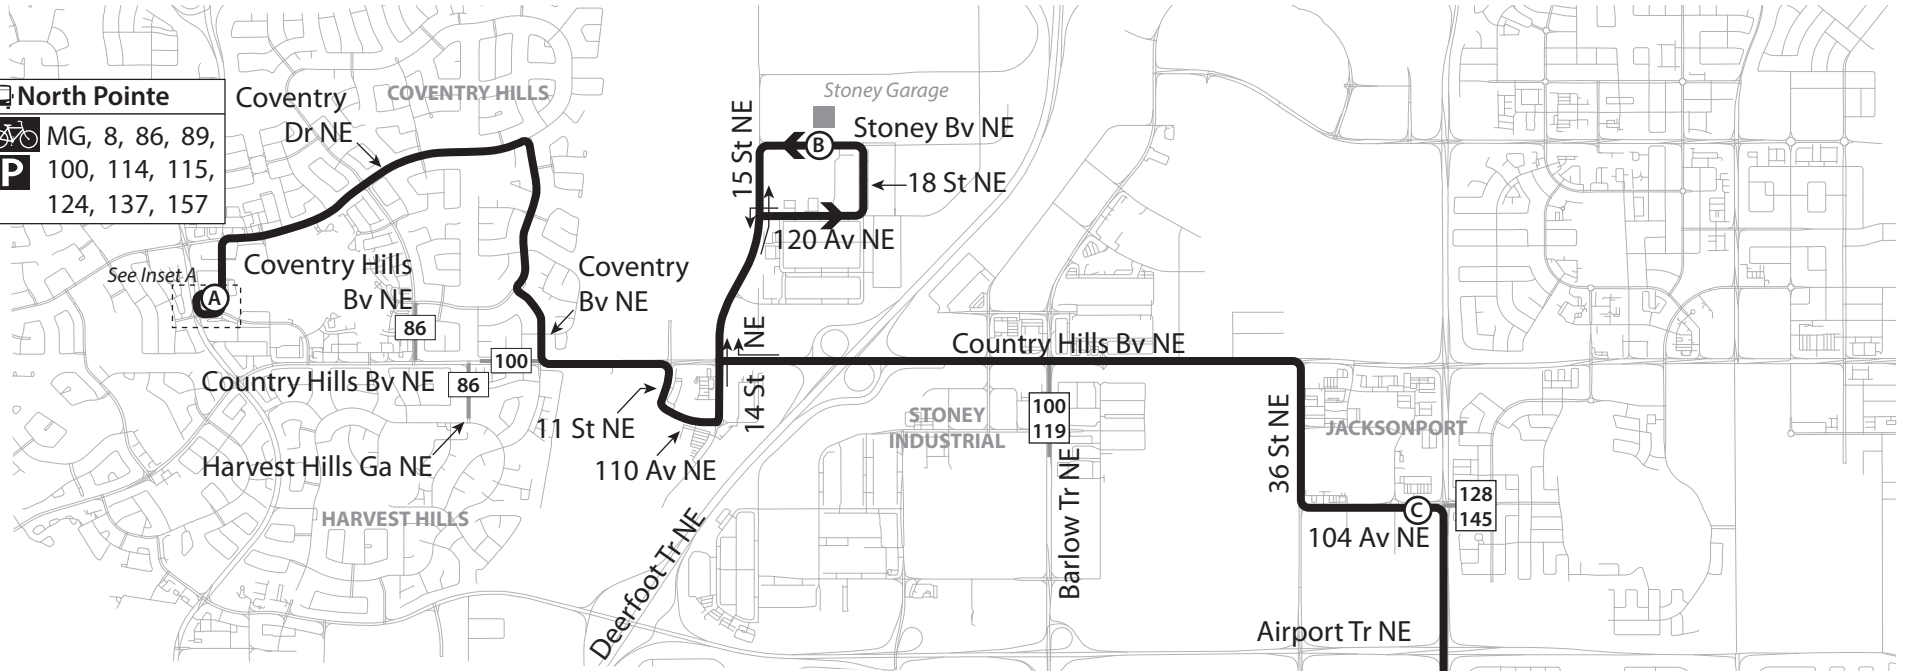

157 - West Stoney Industrial

North Pointe
 MG, 8, 86, 89,
 P 100, 114, 115,
 124, 137, 157

LEGEND

- Route
- CTrain Station / Terminal
- Time Point
- Intersecting Route
- Station Information
- Bicycle Parking
- Park & Ride

Saddletowne
 MO, 23, 38, 59, 60, 61, 70, 80,
 P 100, 119, 128, 136, 145, 157, 159

See Inset B