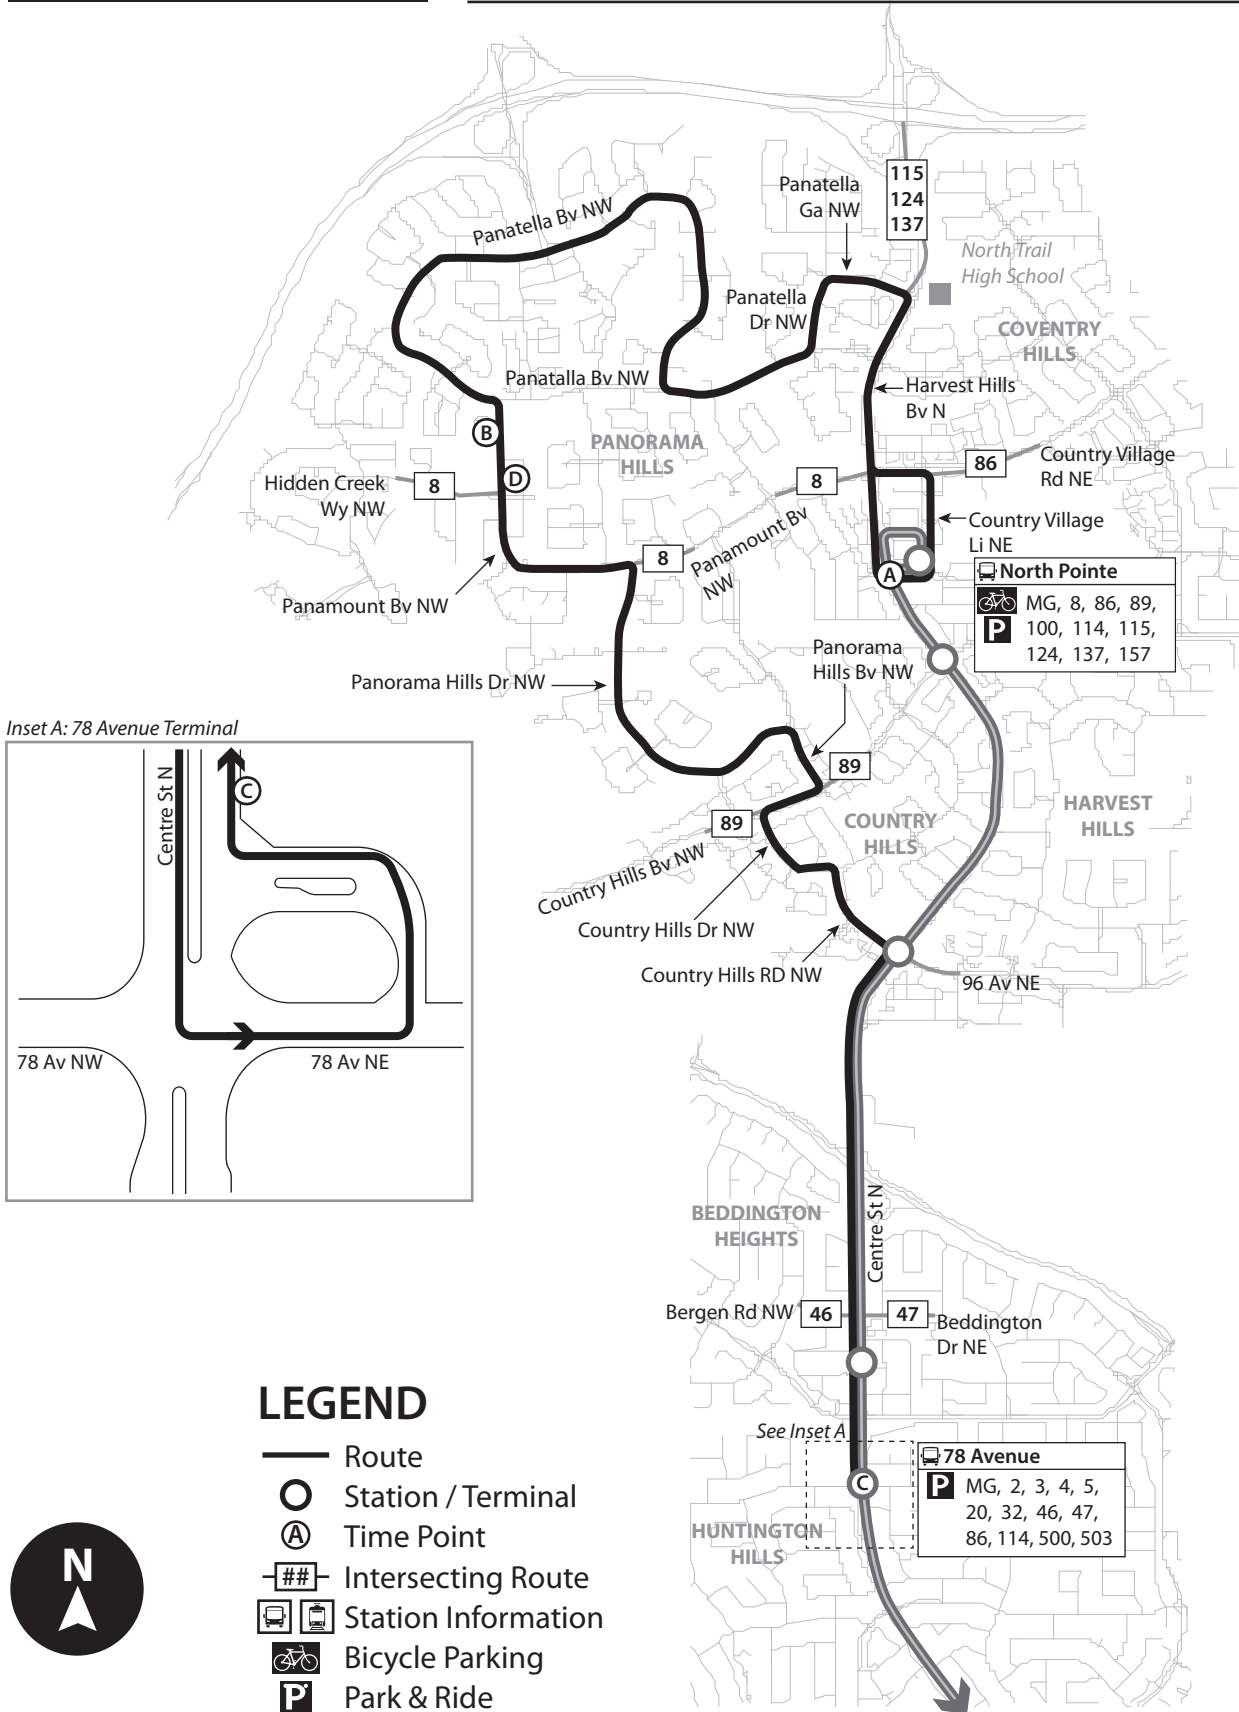

114 - Panorama

Inset A: 78 Avenue Terminal

LEGEND

- Route
- Station / Terminal
- Time Point
- Intersecting Route
- Station Information
- Bicycle Parking
- Park & Ride