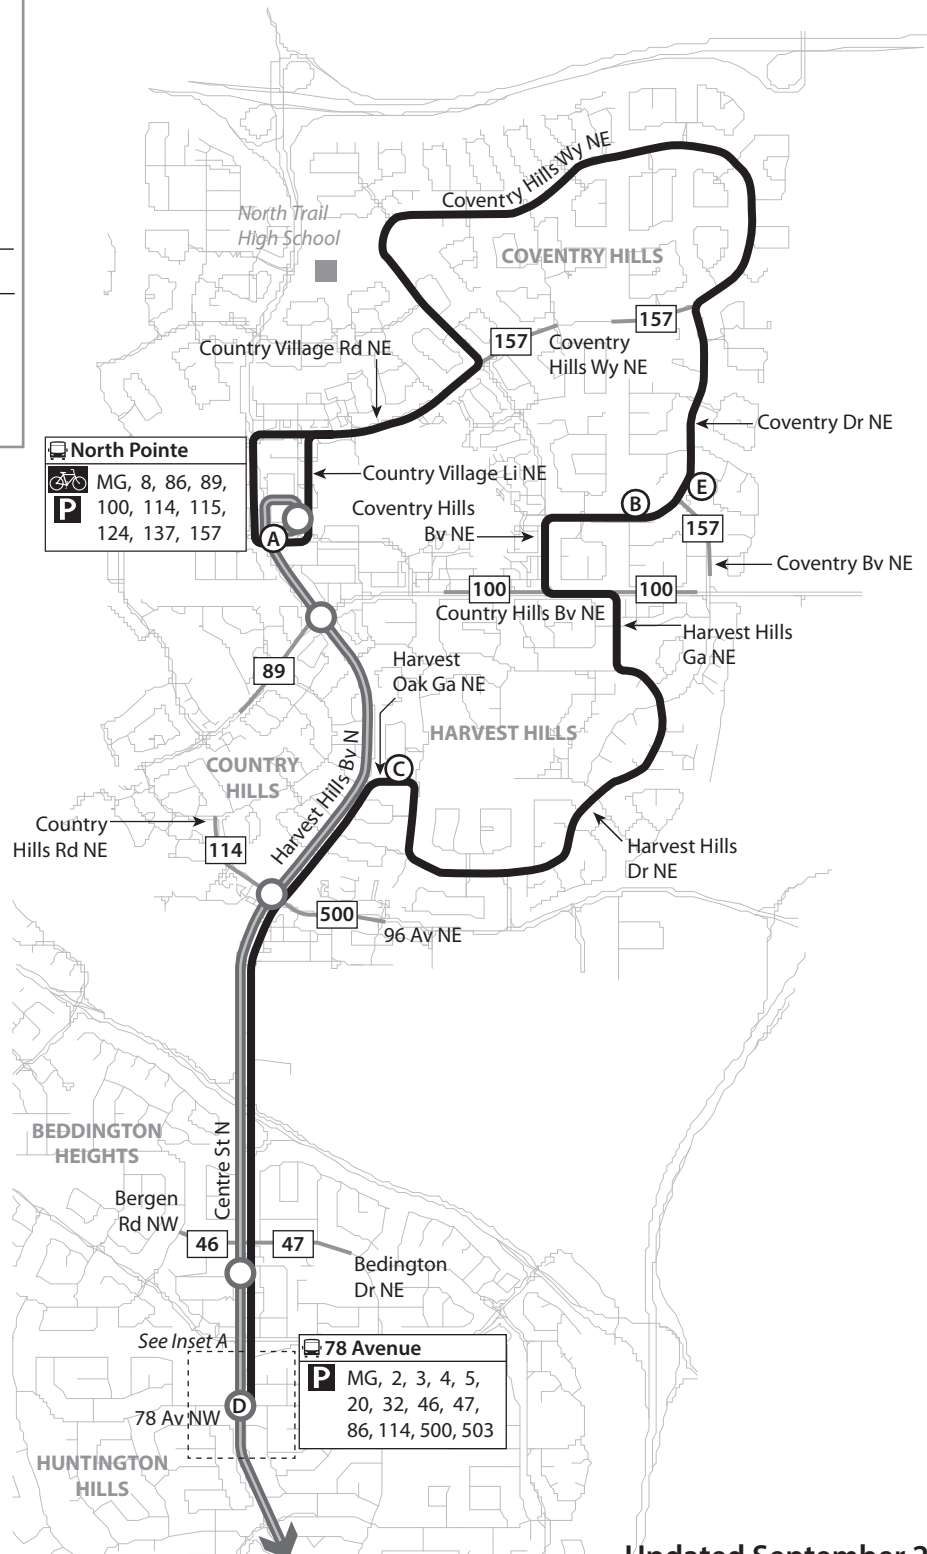

86 - Coventry

Inset A: 78 Avenue Terminal

LEGEND

- Route
- Station / Terminal
- Time Point
- Intersecting Route
- Station Information
- Bicycle Parking
- Park & Ride