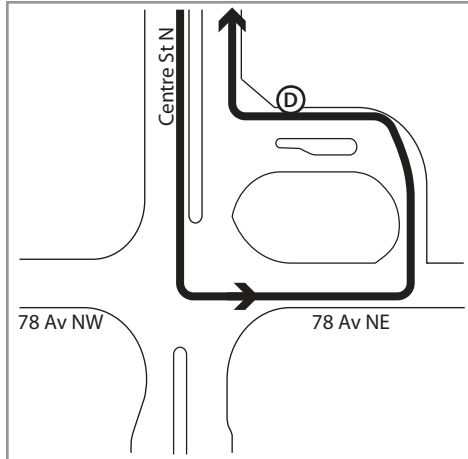

86 - Coventry

Inset A: 78 Avenue Terminal

LEGEND

- Route
- Station / Terminal
- Time Point
- Intersecting Route
- Station Information
- Bicycle Parking
- Park & Ride