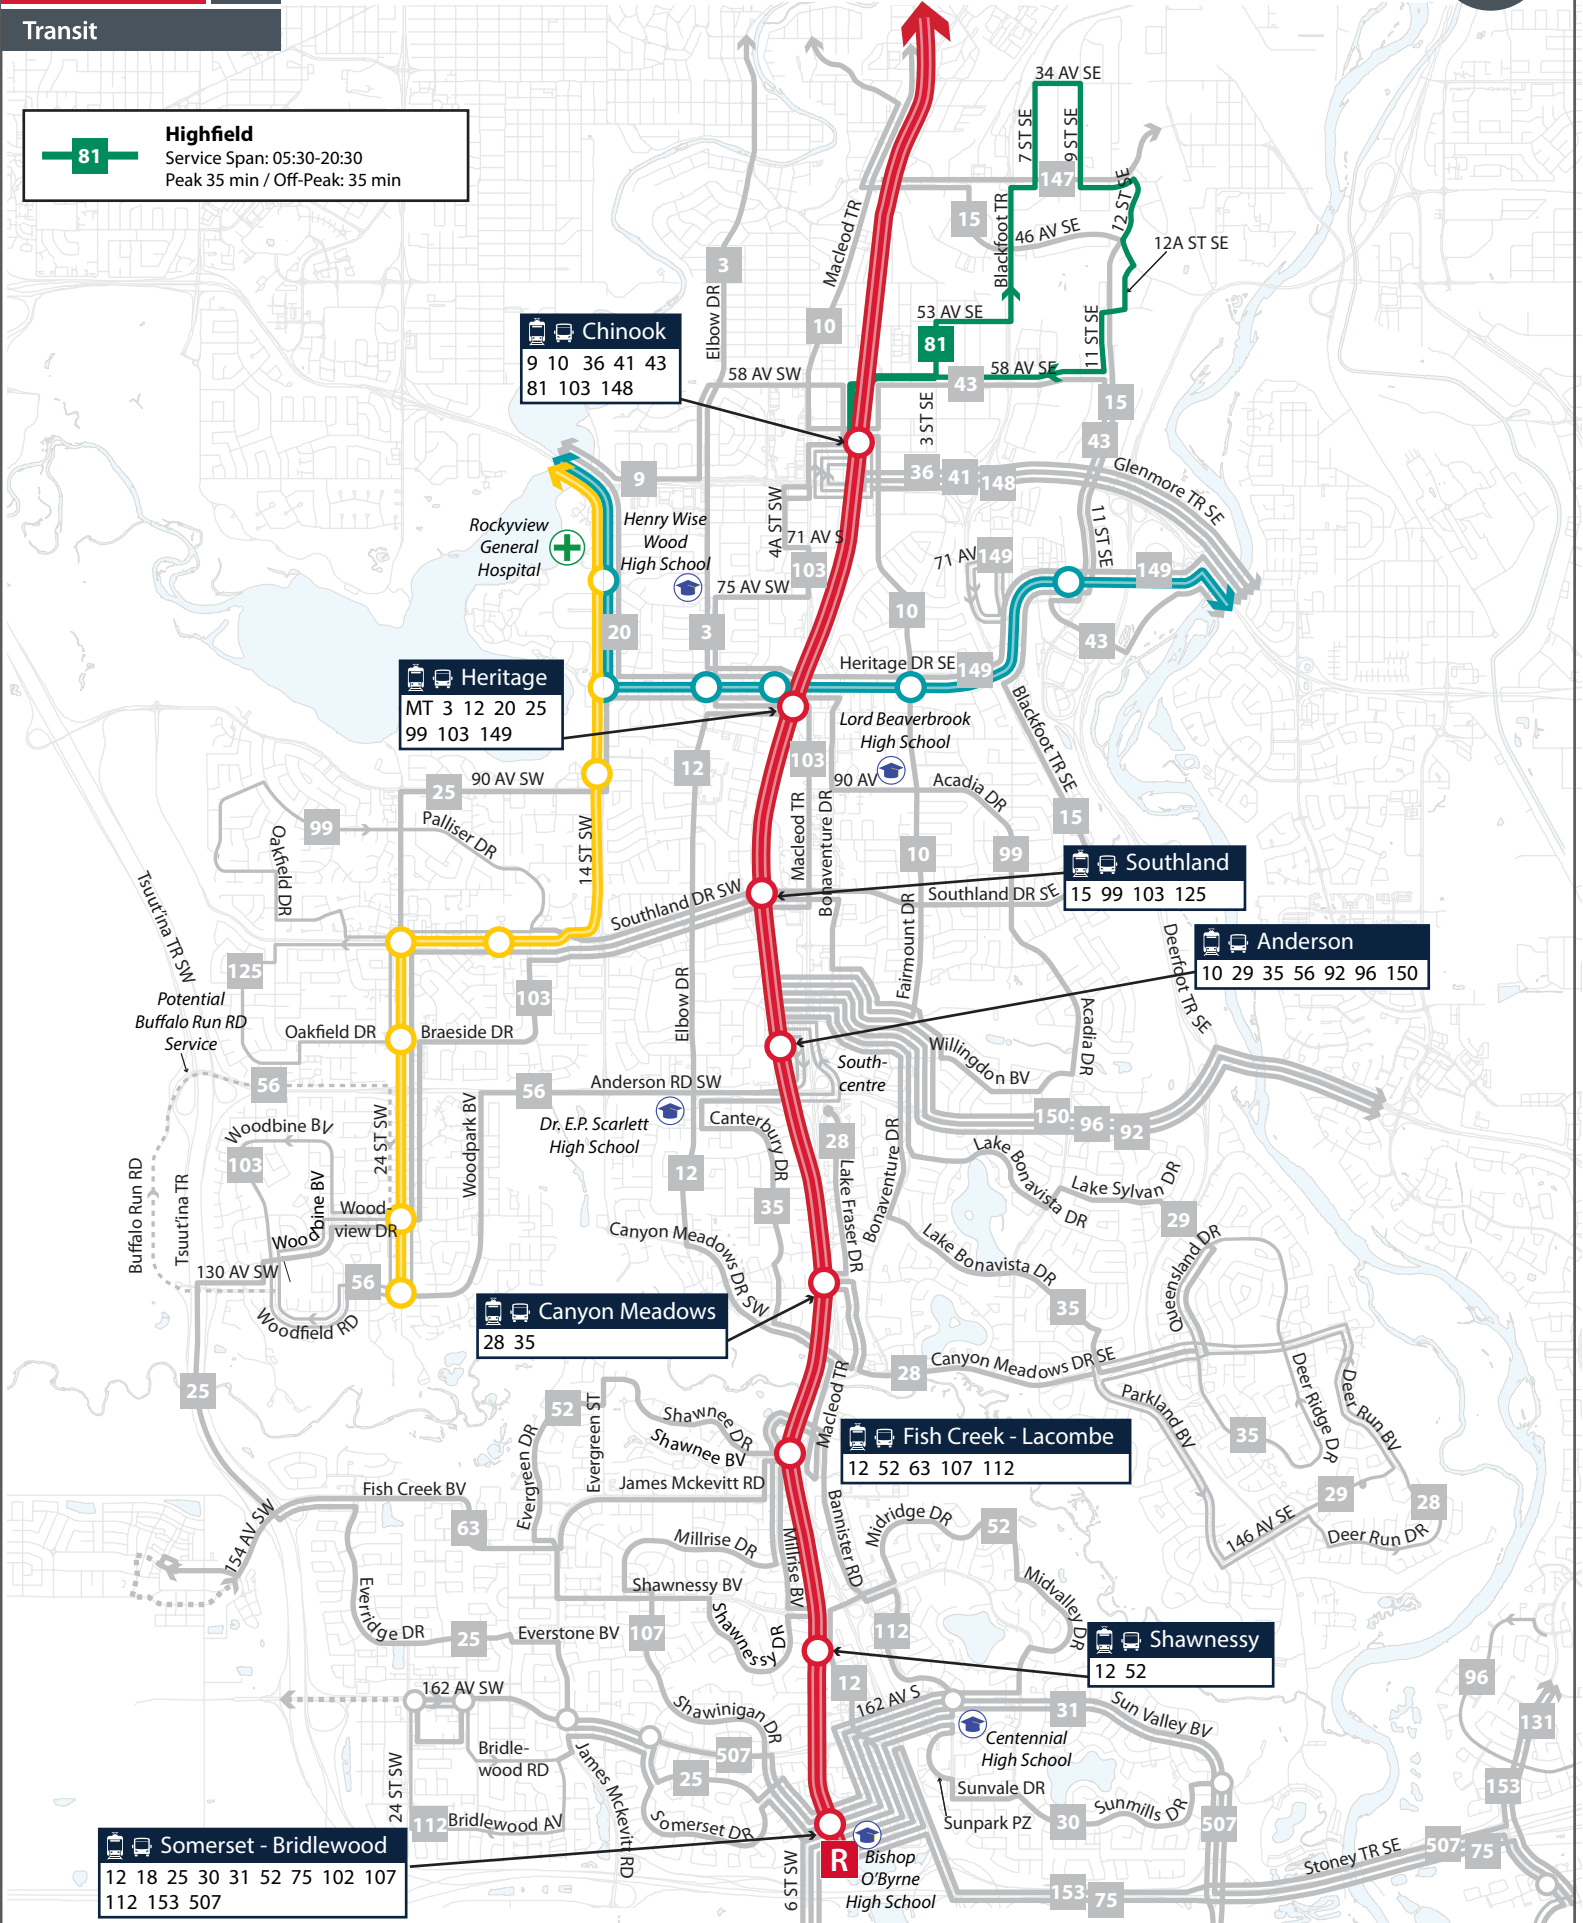

# Fish Creek Transit Service Review

## Final Route 81 Highfield

Transit

**81 Highfield**  
 Service Span: 05:30-20:30  
 Peak 35 min / Off-Peak: 35 min

**Chinook**  
 9 10 36 41 43  
 81 103 148

**Heritage**  
 MT 3 12 20 25  
 99 103 149

**Southland**  
 15 99 103 125

**Anderson**  
 10 29 35 56 92 96 150

**Canyon Meadows**  
 28 35

**Fish Creek - Lacombe**  
 12 52 63 107 112

**Shawnessy**  
 12 52

**Somerset - Bridlewood**  
 12 18 25 30 31 52 75 102 107  
 112 153 507