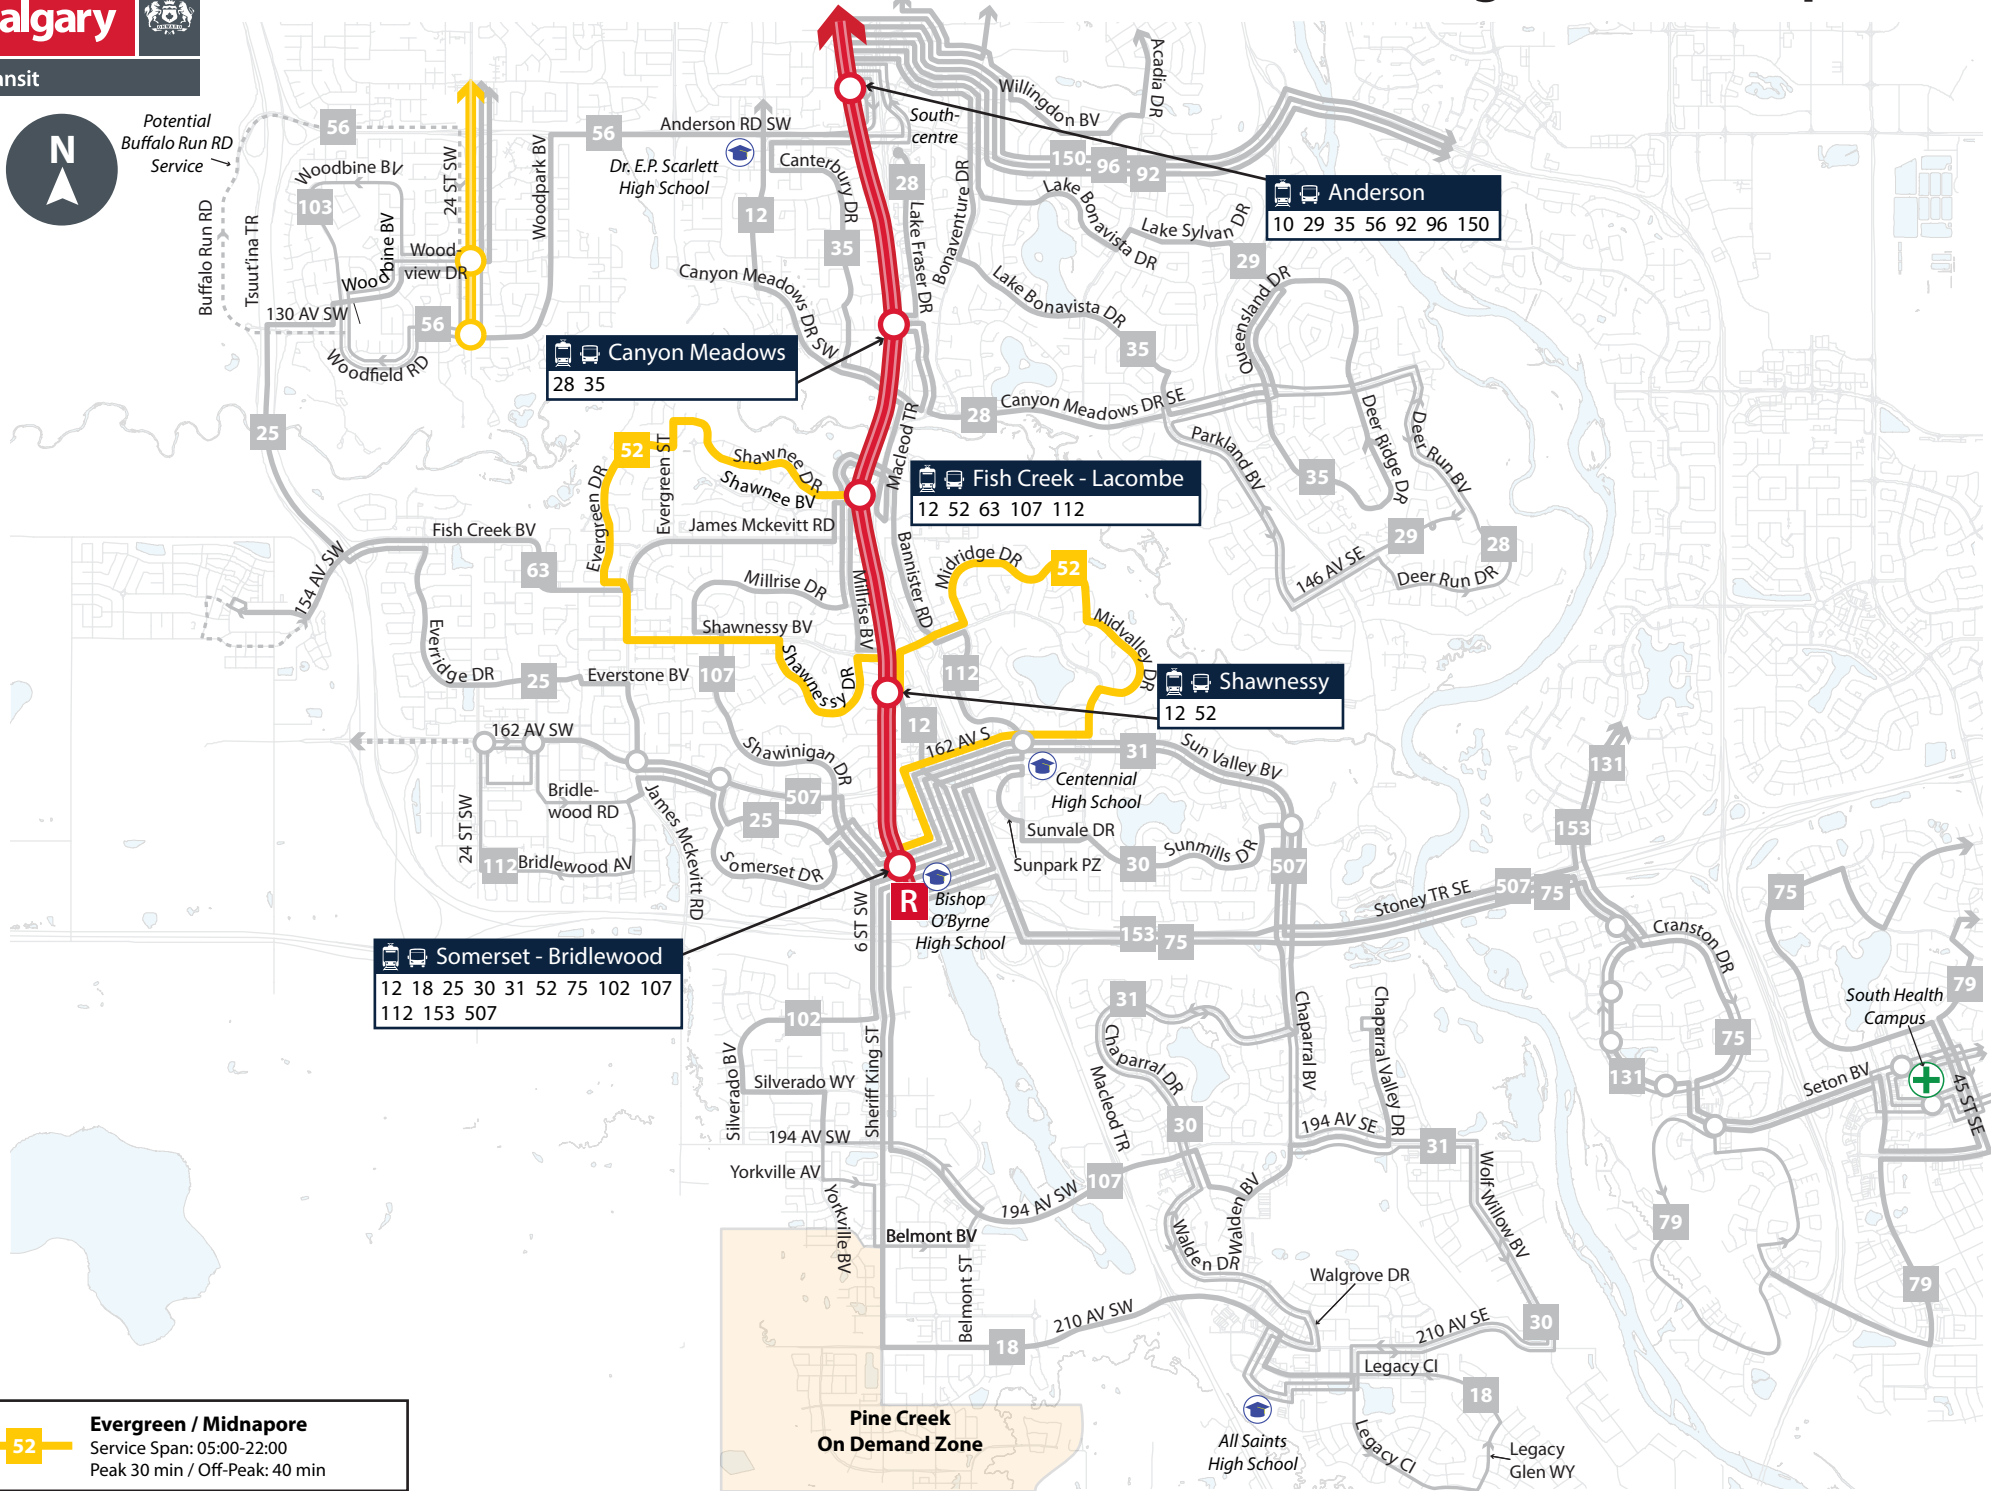

# Fish Creek Transit Service Review - Final Route 52 Evergreen / Midnapore

Transit

Potential Buffalo Run RD Service

**52** Evergreen / Midnapore  
 Service Span: 05:00-22:00  
 Peak 30 min / Off-Peak: 40 min