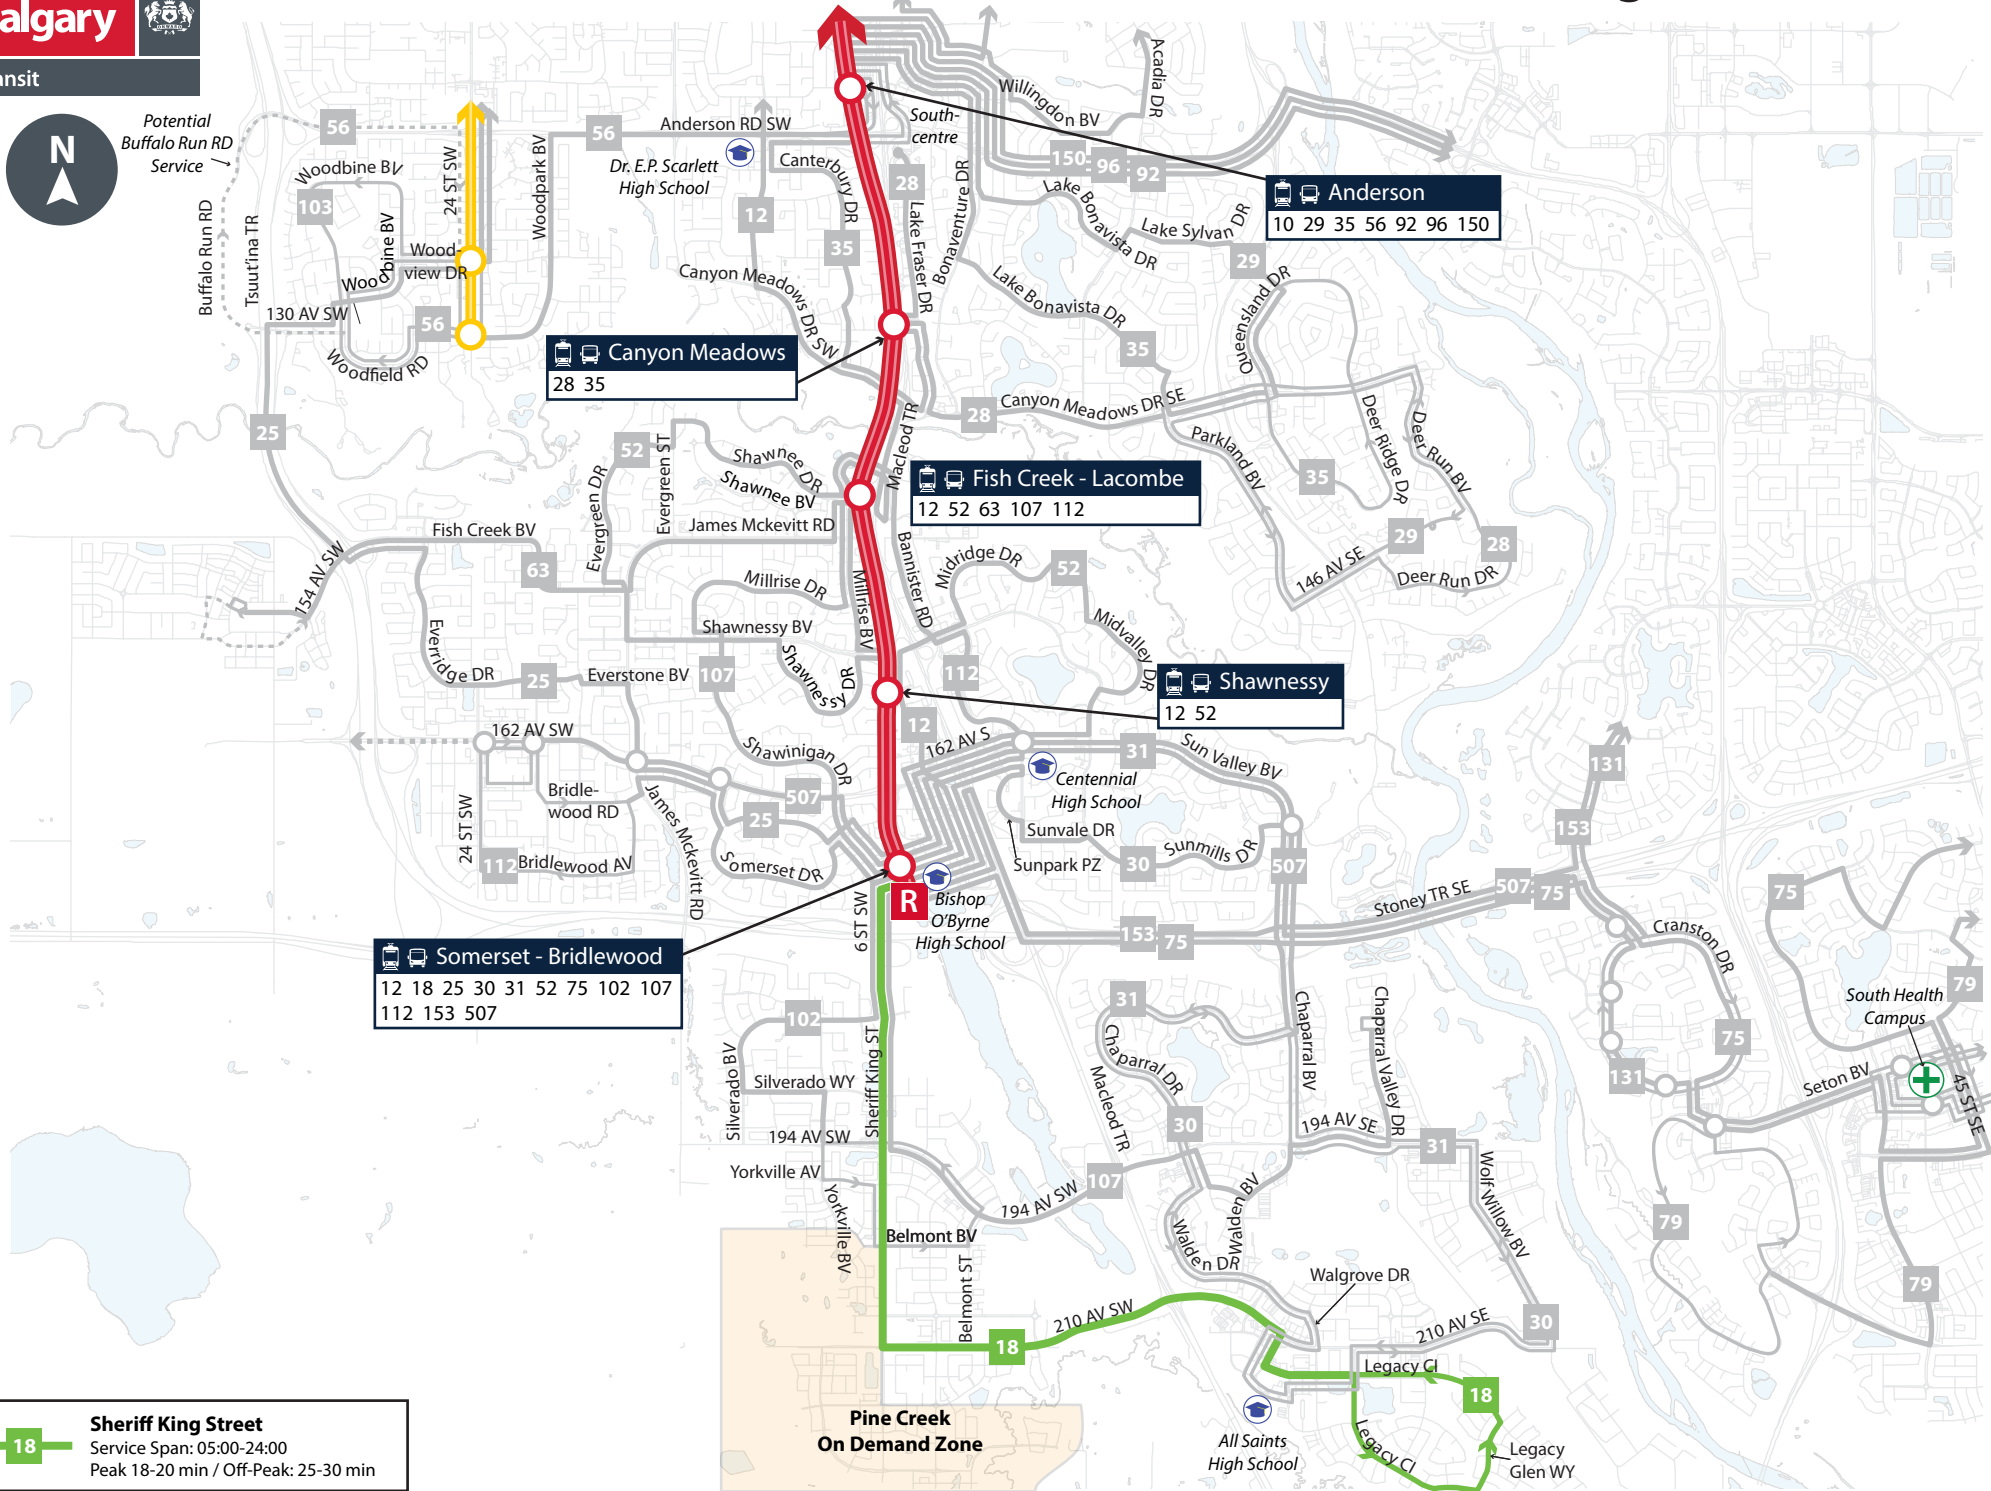

# Fish Creek Transit Service Review - Final Route 18 Sheriff King Street

Transit

Potential Buffalo Run RD Service

**18 Sheriff King Street**  
 Service Span: 05:00-24:00  
 Peak 18-20 min / Off-Peak: 25-30 min