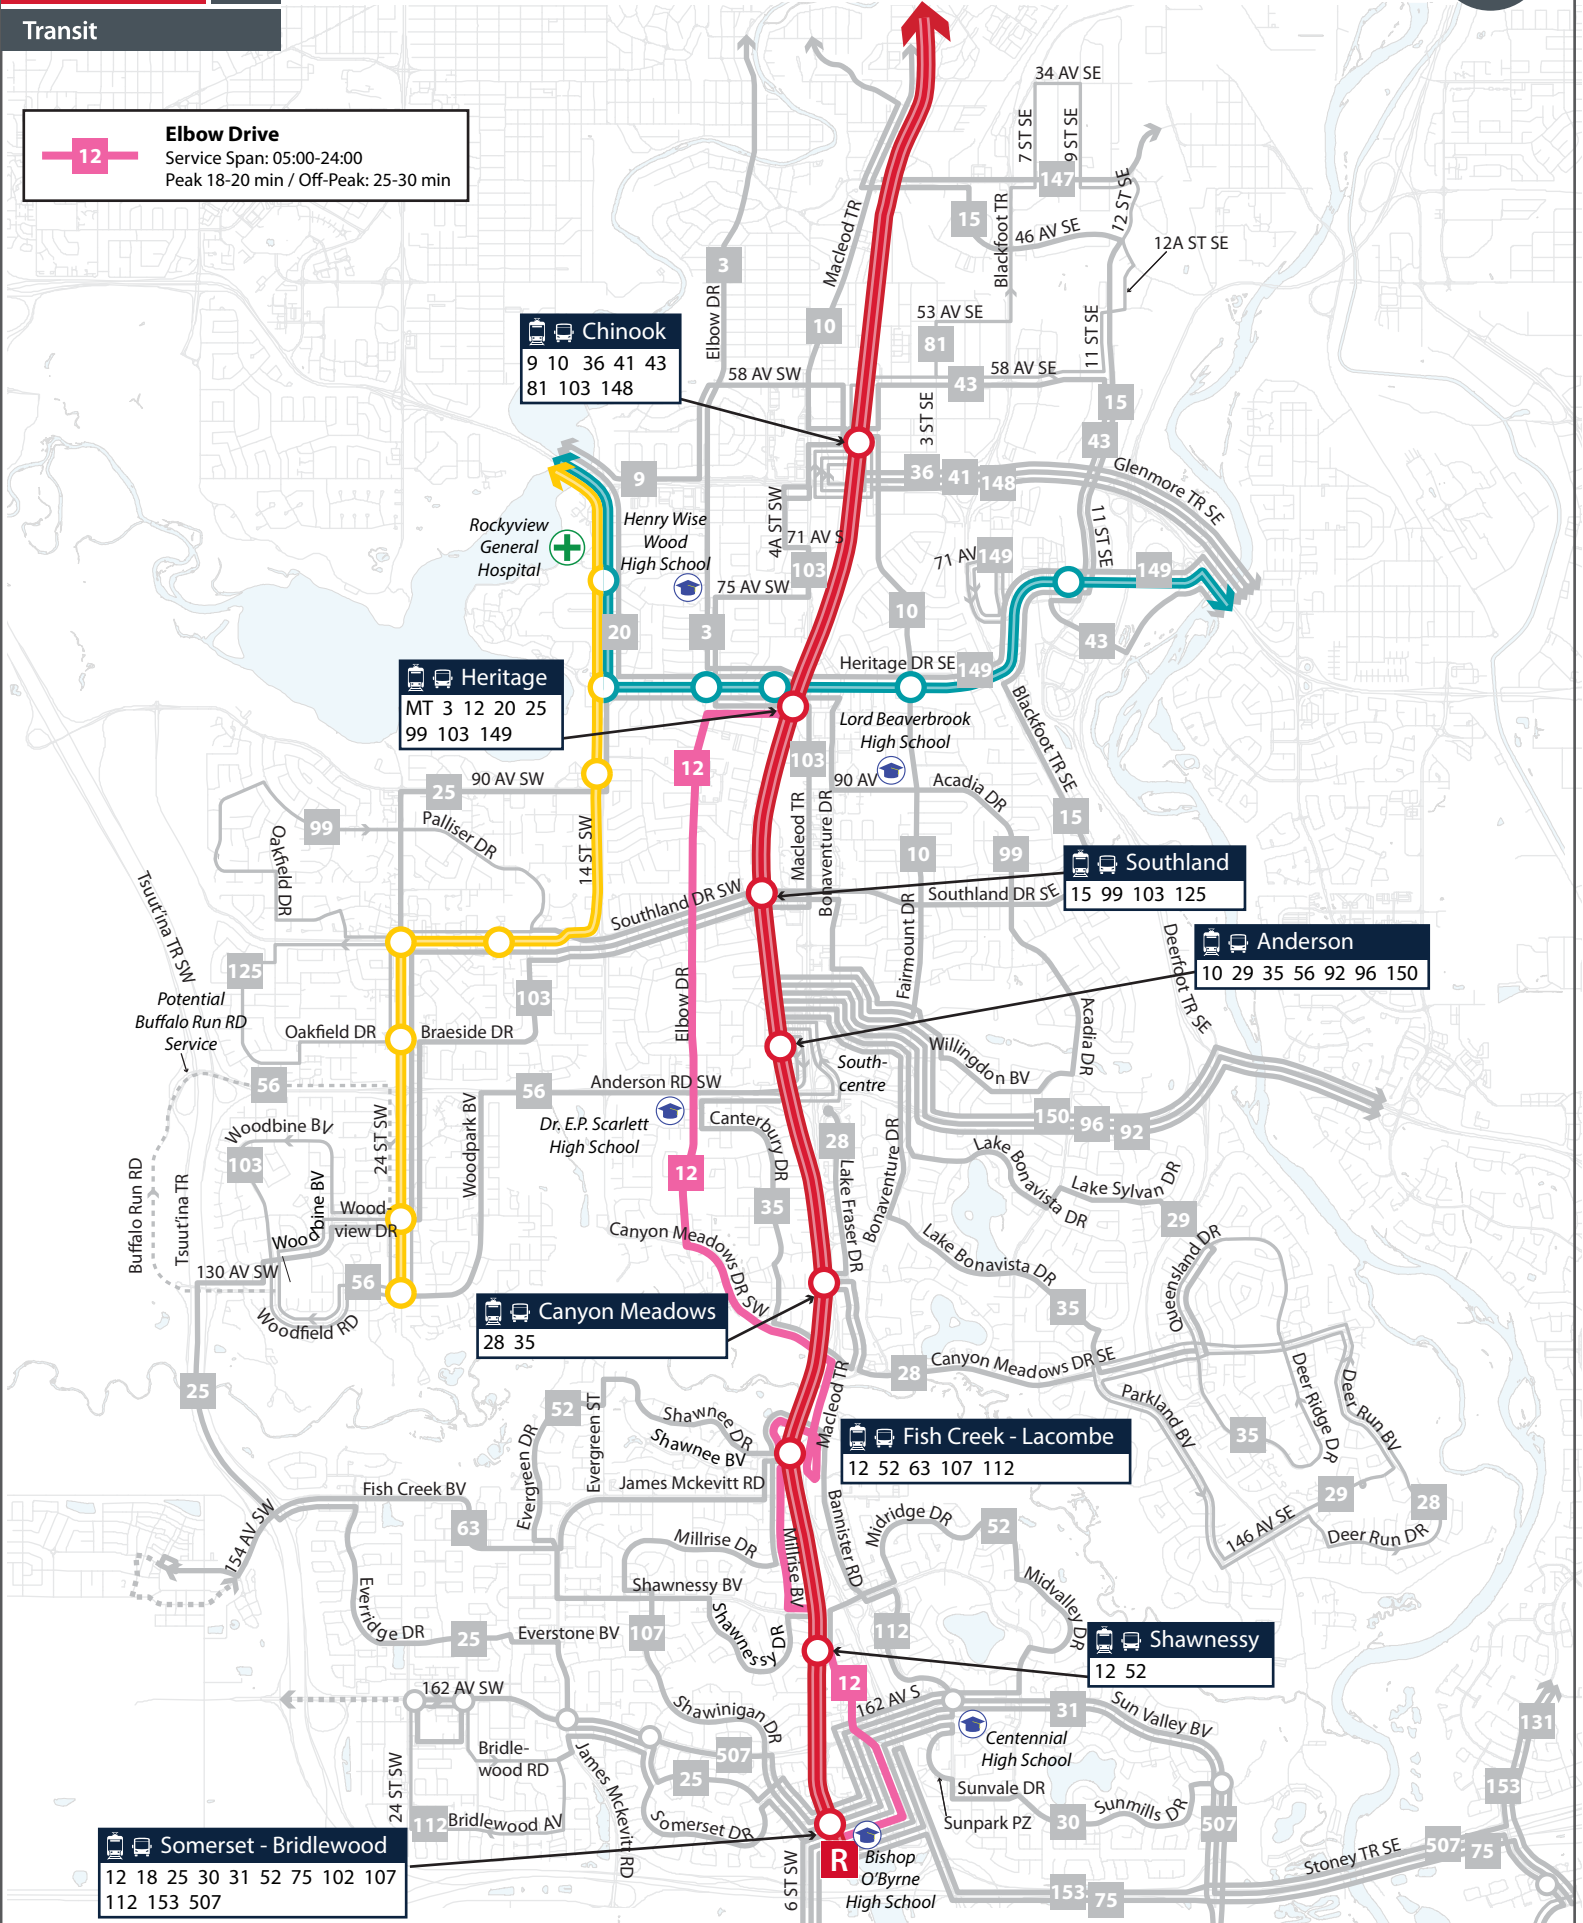

Fish Creek Transit Service Review

Final Route 12 Elbow Drive

Transit

12 **Elbow Drive**
 Service Span: 05:00-24:00
 Peak 18-20 min / Off-Peak: 25-30 min

Chinook
 9 10 36 41 43
 81 103 148

Heritage
 MT 3 12 20 25
 99 103 149

Southland
 15 99 103 125

Anderson
 10 29 35 56 92 96 150

Canyon Meadows
 28 35

Fish Creek - Lacombe
 12 52 63 107 112

Shawnessy
 12 52

Somerset - Bridlewood
 12 18 25 30 31 52 75 102 107
 112 153 507