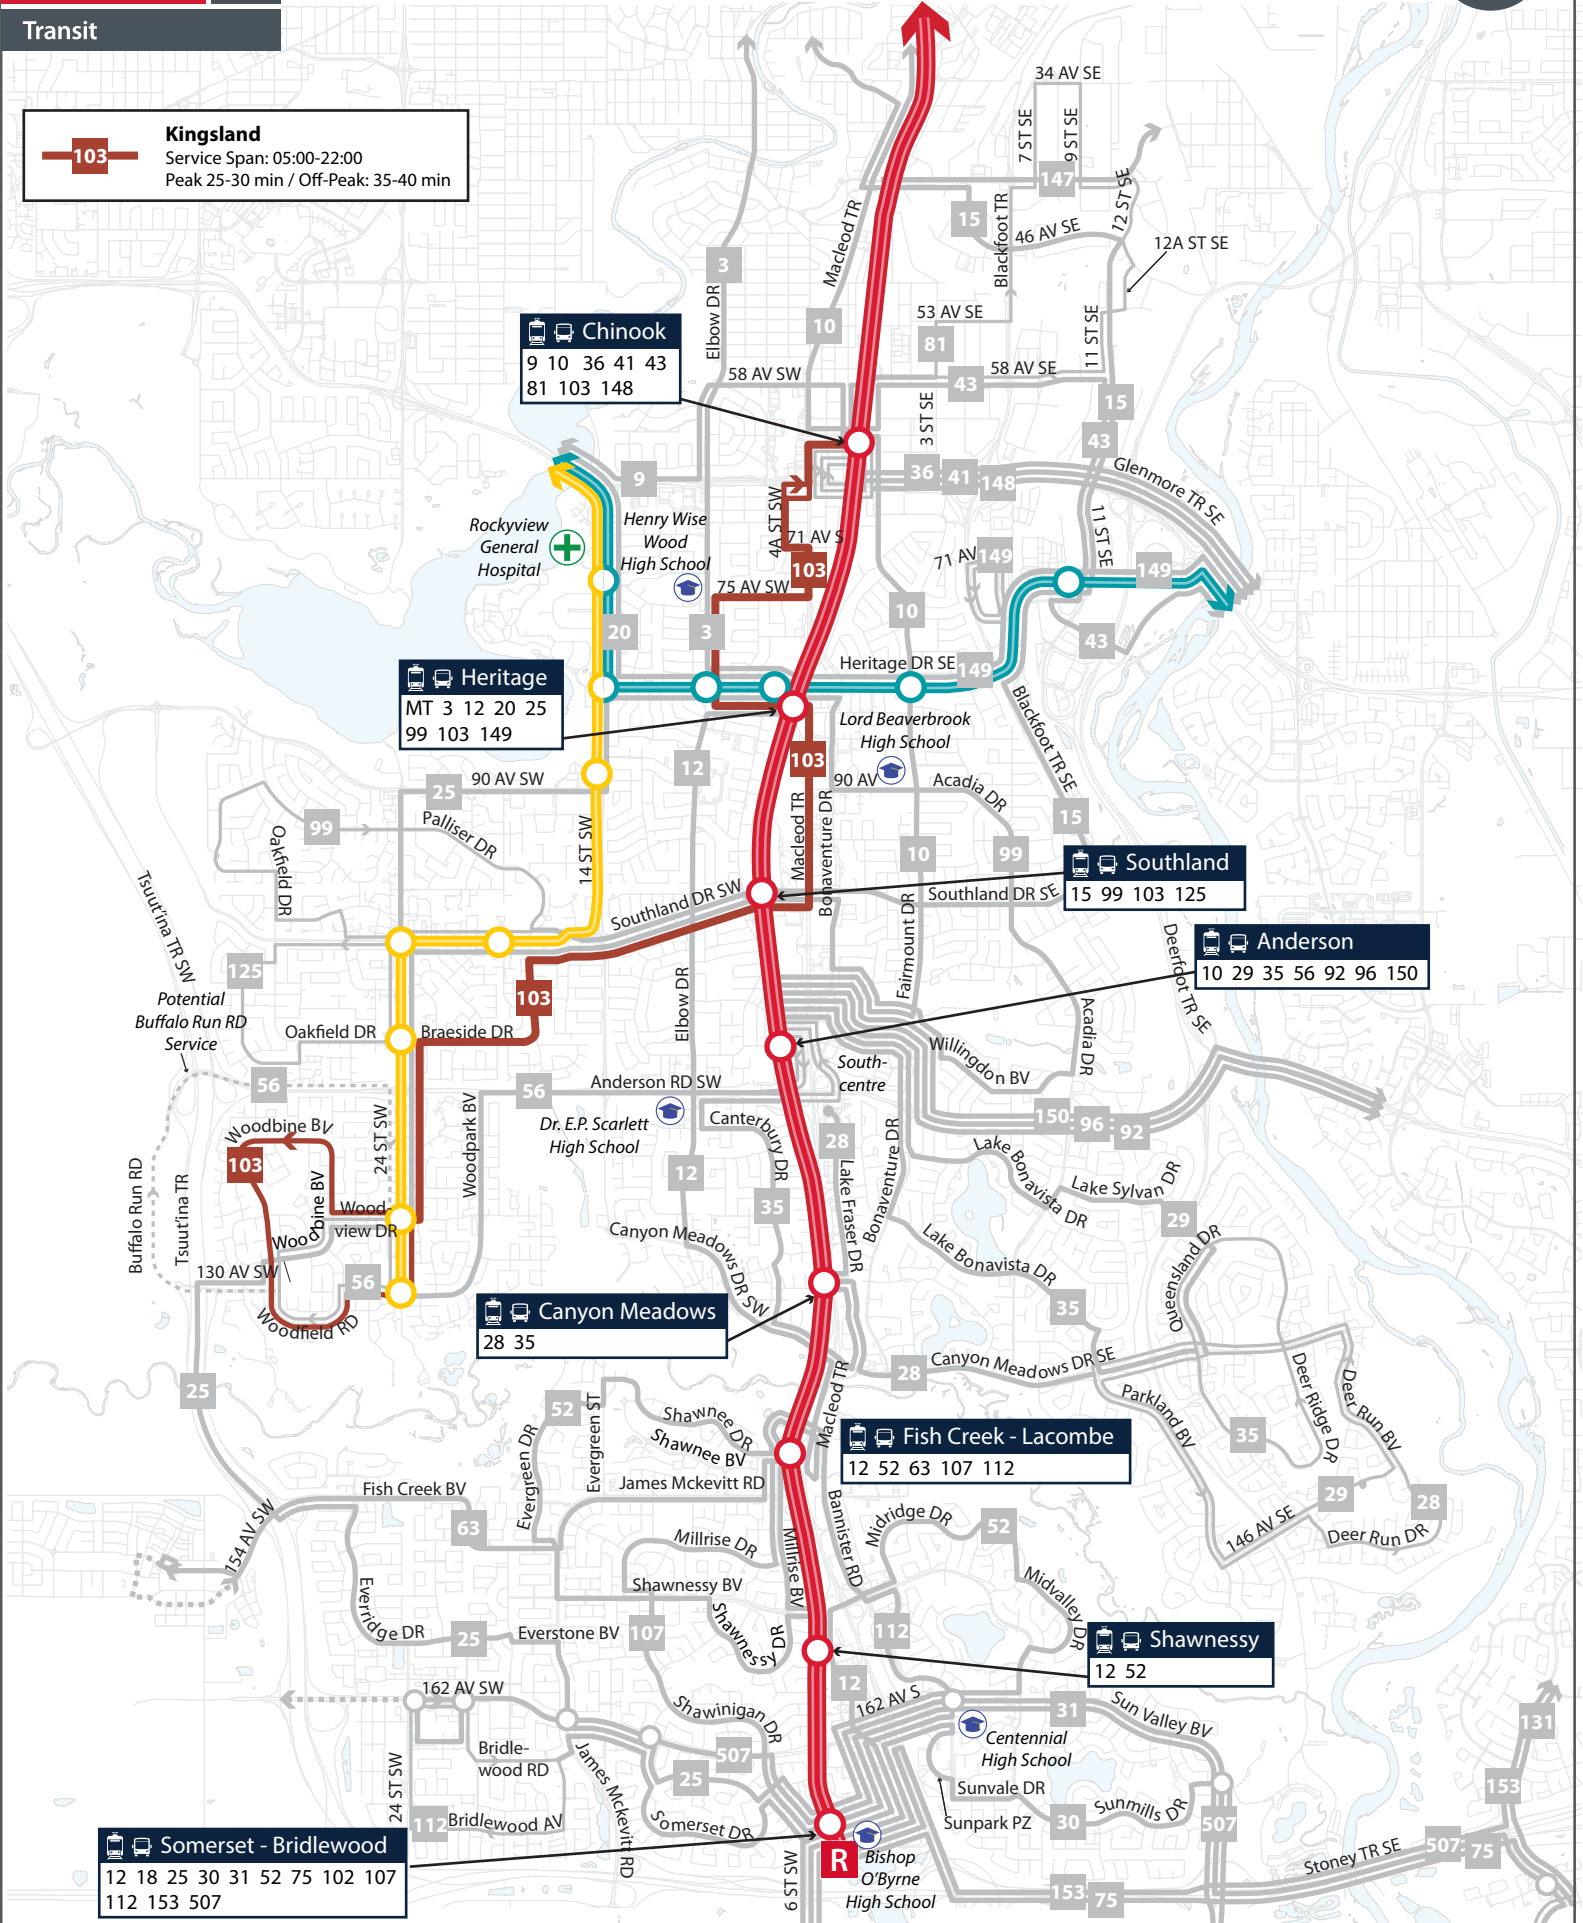

Fish Creek Transit Service Review Final Route 103 Kingsland

Transit

103 Kingsland
 Service Span: 05:00-22:00
 Peak 25-30 min / Off-Peak: 35-40 min

Chinook
 9 10 36 41 43
 81 103 148

Heritage
 MT 3 12 20 25
 99 103 149

Southland
 15 99 103 125

Anderson
 10 29 35 56 92 96 150

Canyon Meadows
 28 35

Fish Creek - Lacombe
 12 52 63 107 112

Shawnessy
 12 52

Somerset - Bridlewood
 12 18 25 30 31 52 75 102 107
 112 153 507