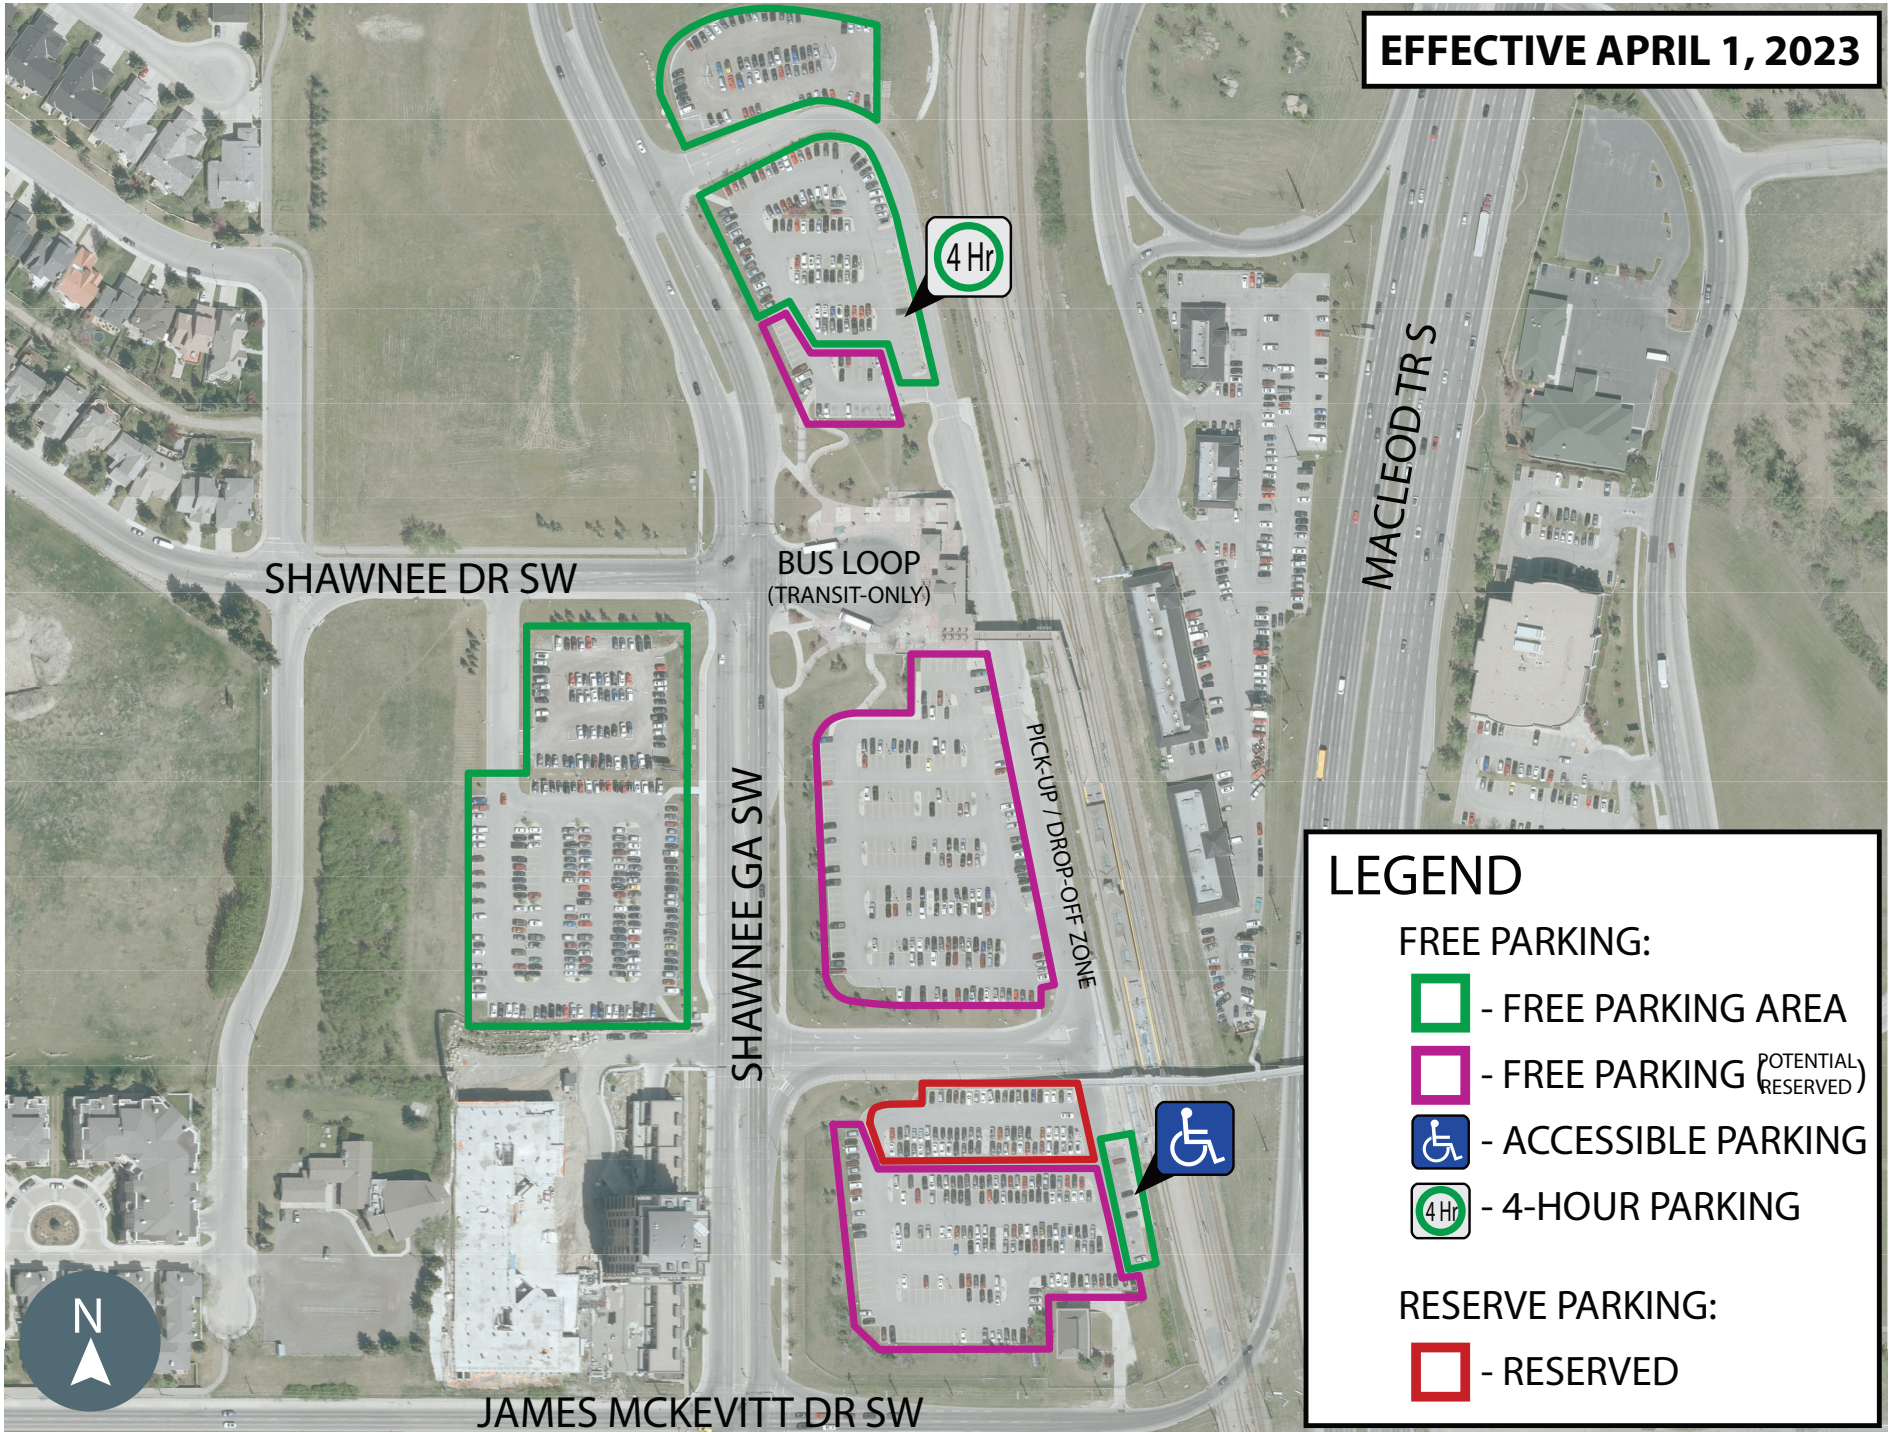

# FISH CREEK LRT STATION PARKING

EFFECTIVE APRIL 1, 2023

## LEGEND

### FREE PARKING:

-  - FREE PARKING AREA
-  - FREE PARKING (POTENTIAL RESERVED)
-  - ACCESSIBLE PARKING
-  - 4-HOUR PARKING

### RESERVE PARKING:

-  - RESERVED