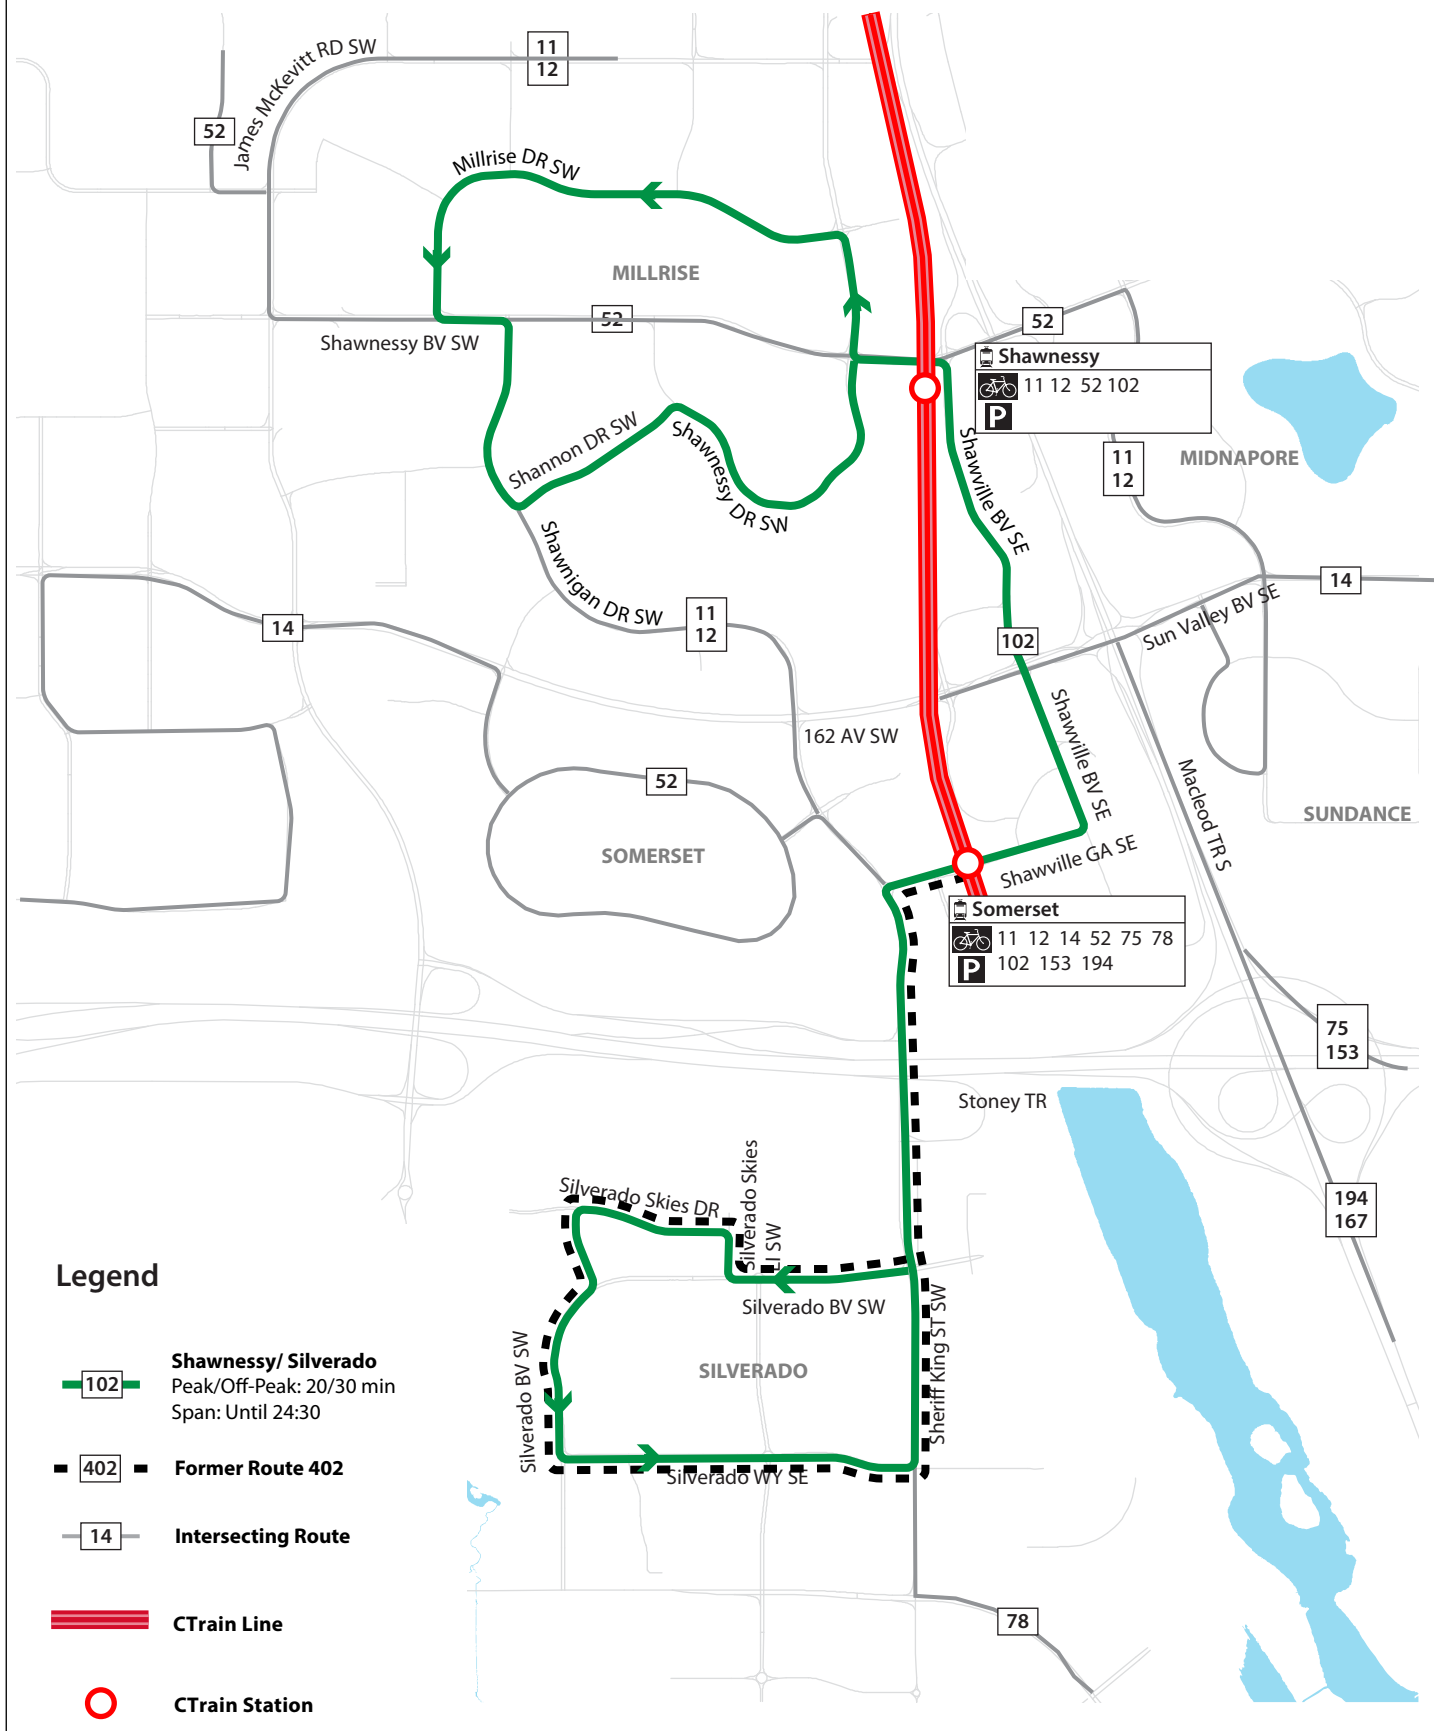

What Happened To: Route 402: Silverado

Legend

-  **Shawnessy/ Silverado**
Peak/Off-Peak: 20/30 min
Span: Until 24:30
-  **Former Route 402**
-  **Intersecting Route**
-  **CTrain Line**
-  **CTrain Station**