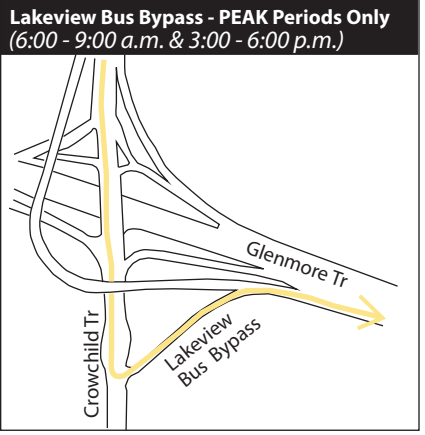

STAMPEDE PARADE DETOUR

Route 304 MAX YELLOW

- LEGEND**
- █ MAX Yellow Regular
 - █ MAX Yellow Detour
 - MAX Station
 - A Time Point
 - C CTrain Station
 - B Bus Terminal
 - P Park and Ride
 - 56 Intersecting Route