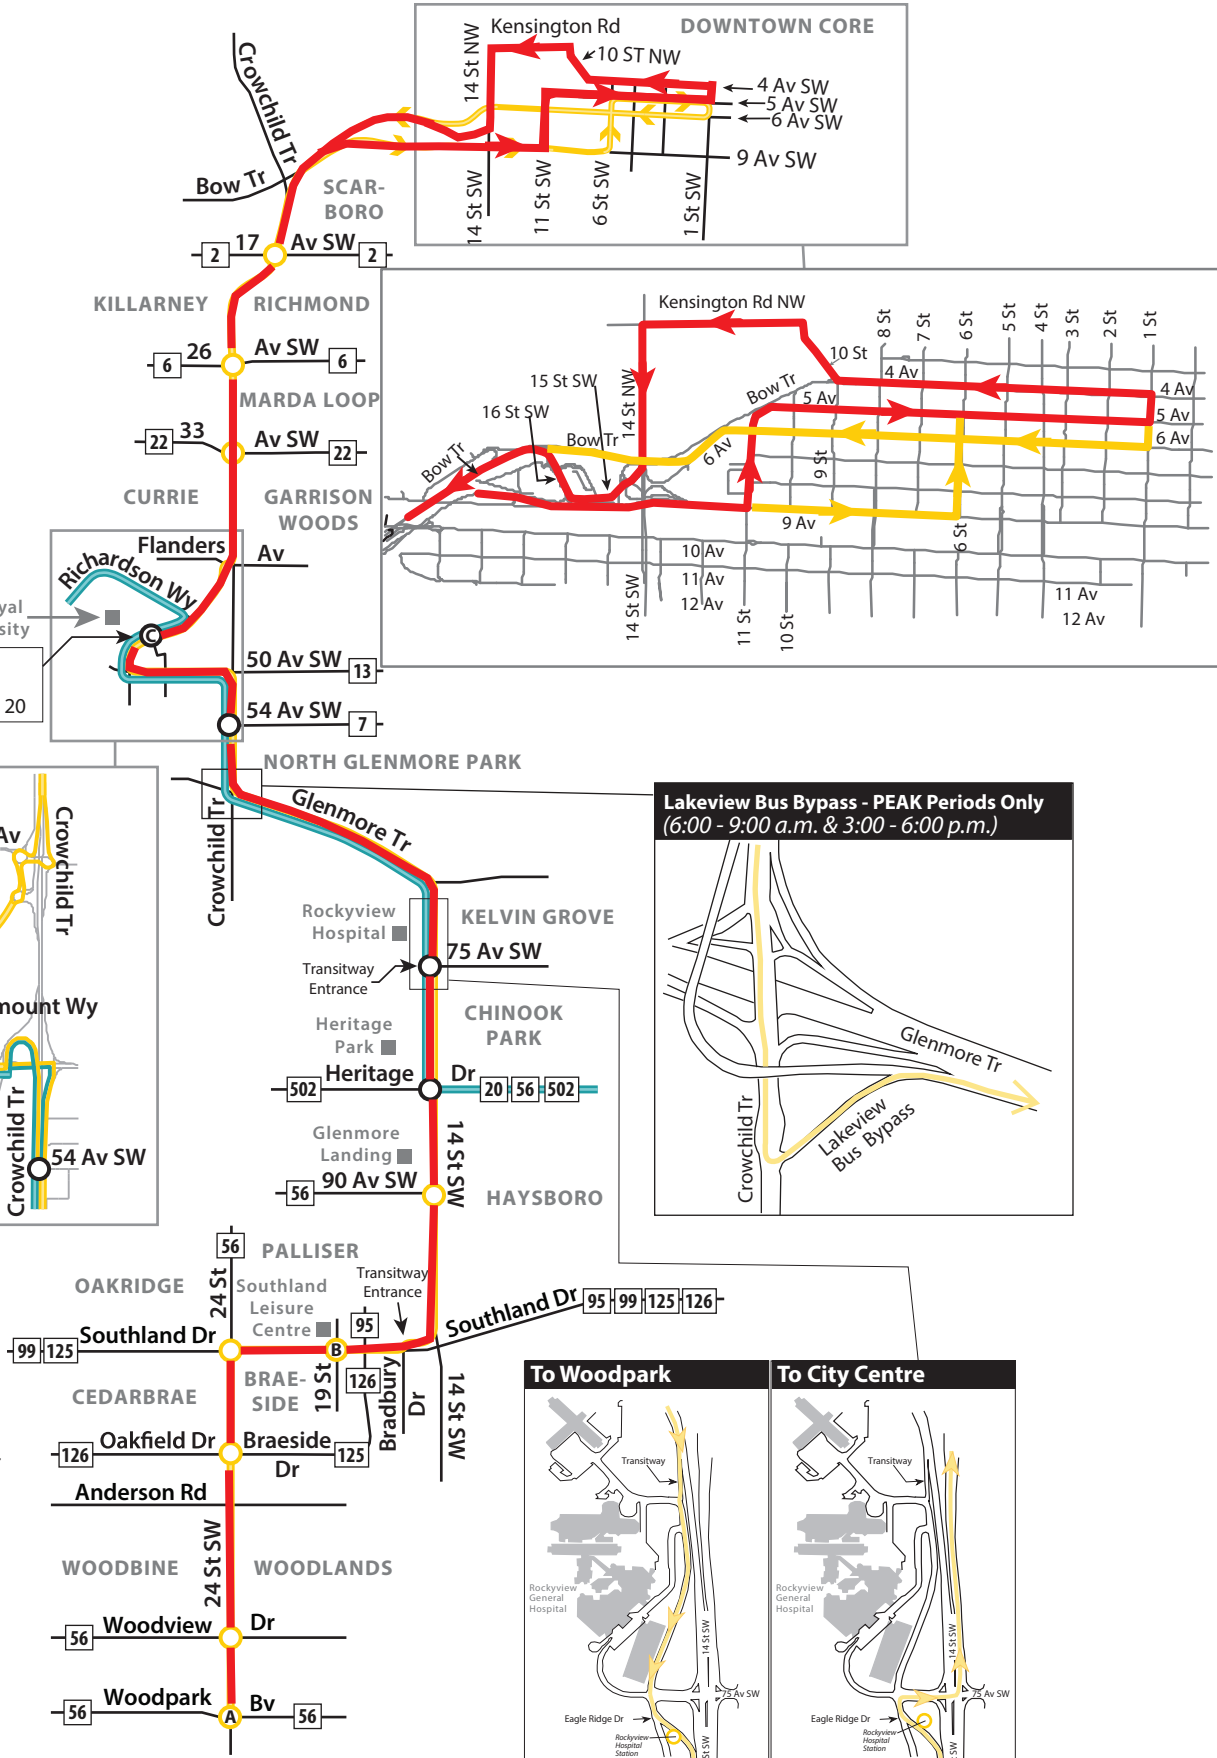

STAMPEDE PARADE DETOUR

Route 304 MAX YELLOW

- LEGEND**
- █ MAX Yellow Regular
 - █ MAX Yellow Detour
 - MAX Station
 - A Time Point
 - C CTrain Station
 - B Bus Terminal
 - P Park and Ride
 - 56 Intersecting Route