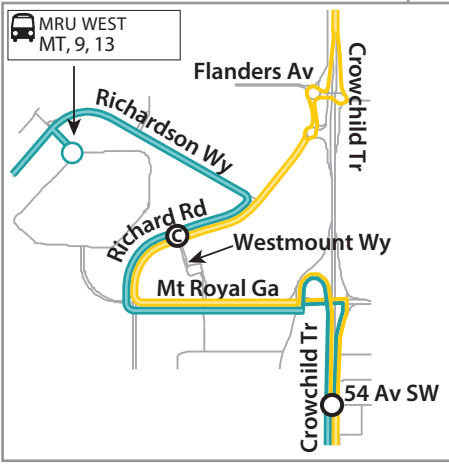

STAMPEDE PARADE DETOUR

Route 304 MAX YELLOW

- LEGEND**
- █ MAX Yellow Regular
 - █ MAX Yellow Detour
 - MAX Station
 - A Time Point
 - C CTrain Station
 - B Bus Terminal
 - P Park and Ride
 - 56 Intersecting Route