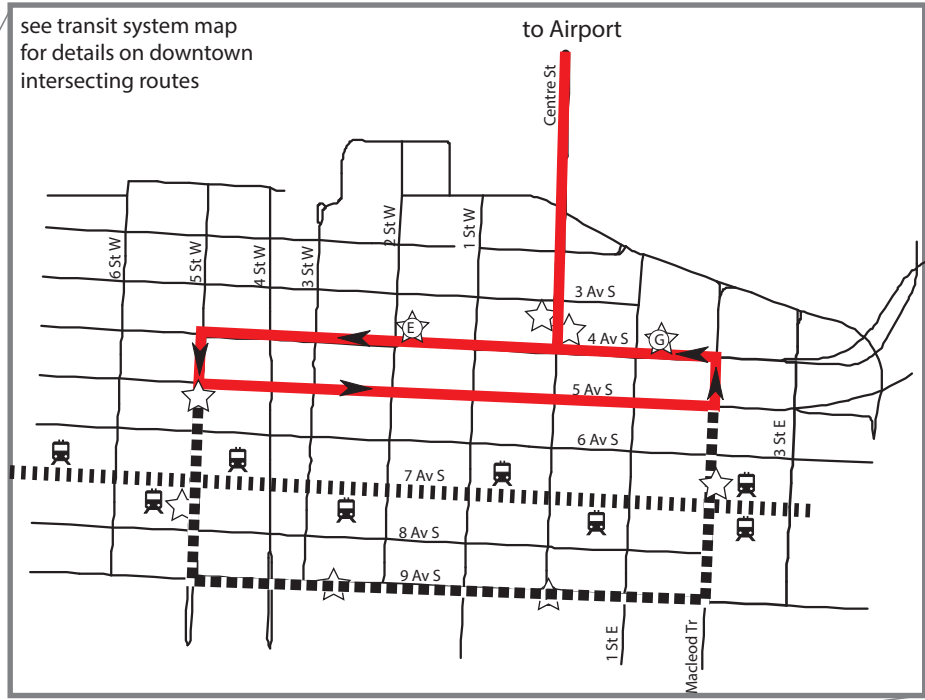

STAMPEDE PARADE DETOUR

**BRT Airport/City Centre
Route 300**

LEGEND

- Regular Route
- Detour Route
- Bus Terminal
- CTrain Line
- CTrain Station
- Time Point
- Park and Ride
- Route 300 Bus Stop

see transit system map for details on downtown intersecting routes

to Airport