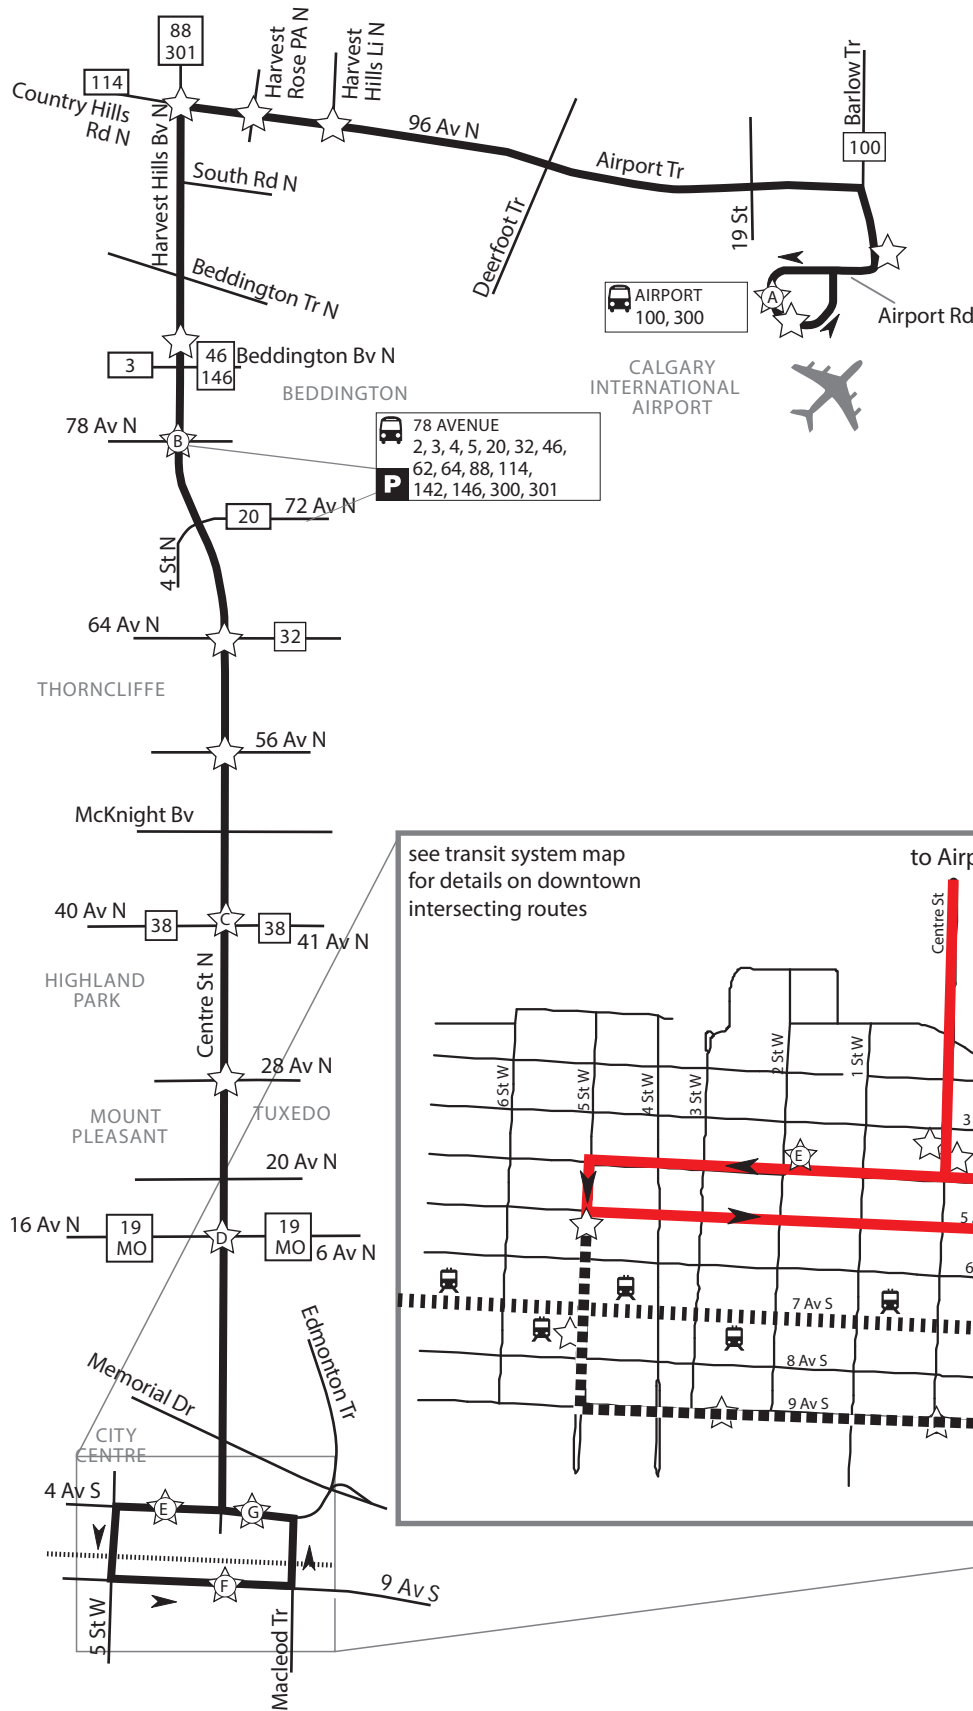

STAMPEDE PARADE DETOUR

**BRT Airport/City Centre
Route 300**

LEGEND

- Regular Route
- Detour Route
- Bus Terminal
- CTrain Line
- CTrain Station
- Time Point
- Park and Ride
- Route 300 Bus Stop

see transit system map for details on downtown intersecting routes

to Airport