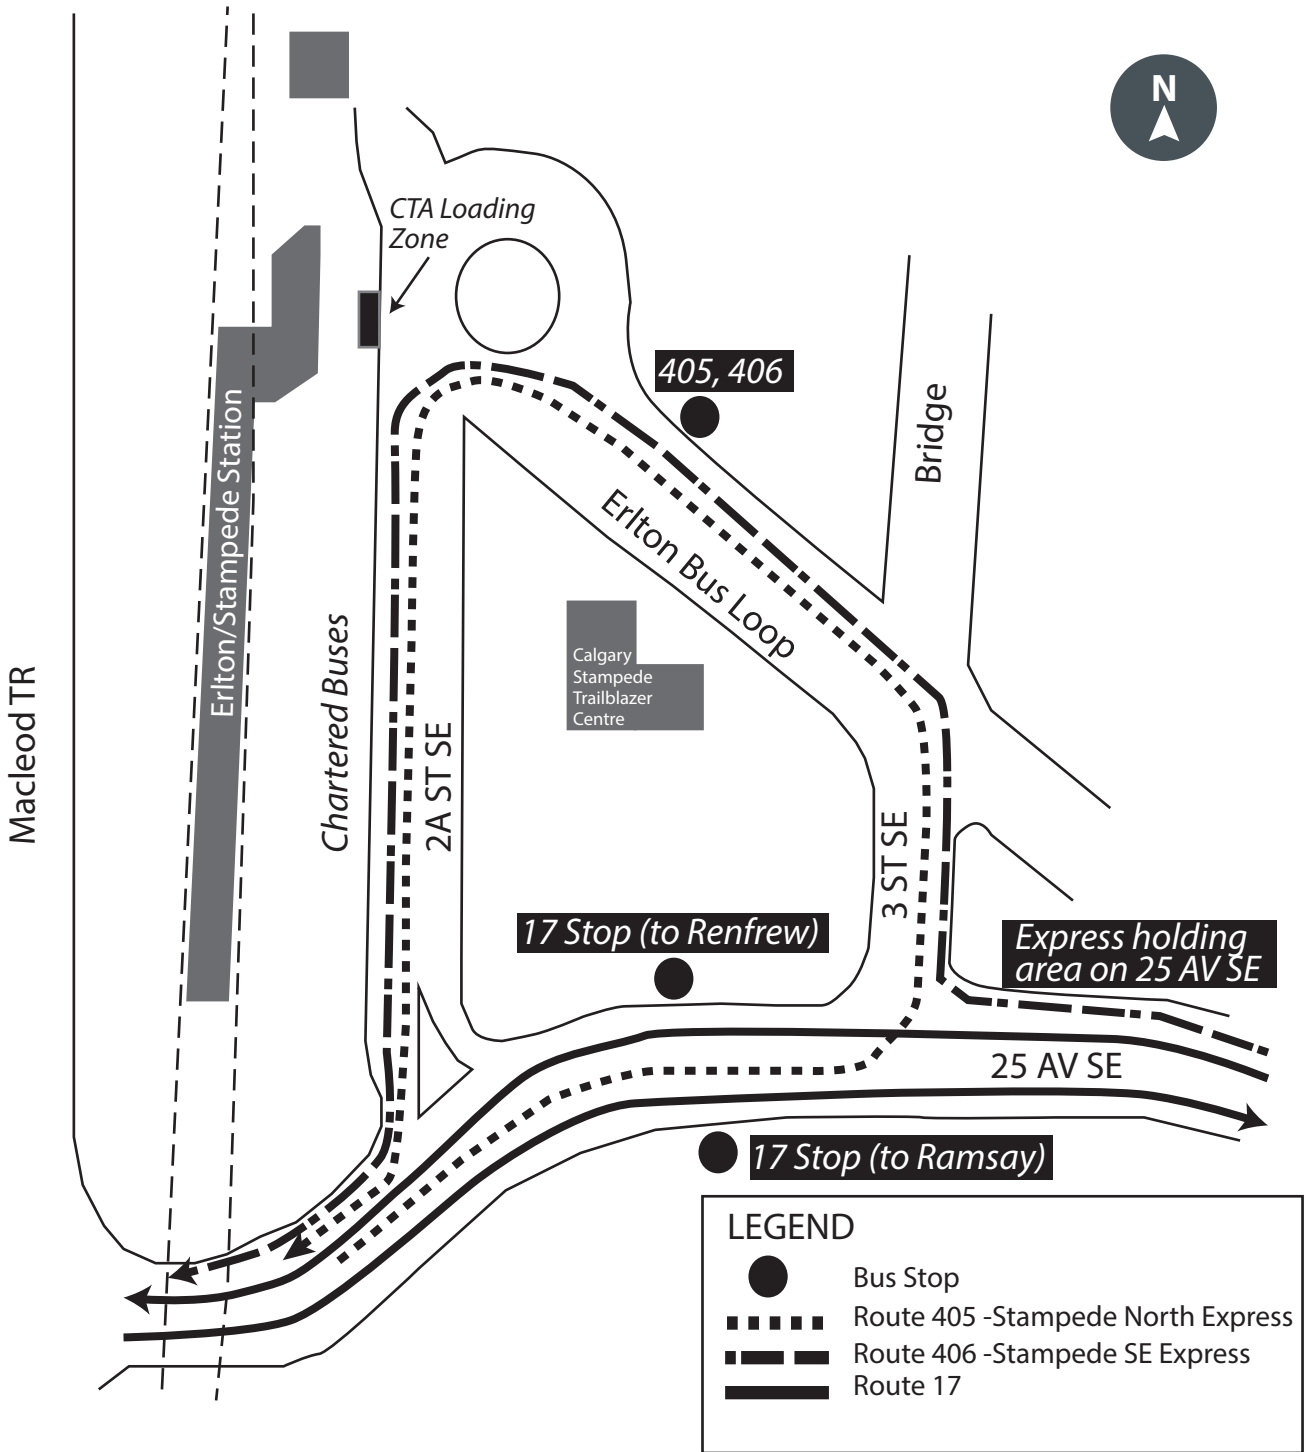

Erlton Bus Terminal (Stampede)

LEGEND

- Bus Stop
- ⋯ Route 405 -Stampede North Express
- - - Route 406 -Stampede SE Express
- Route 17