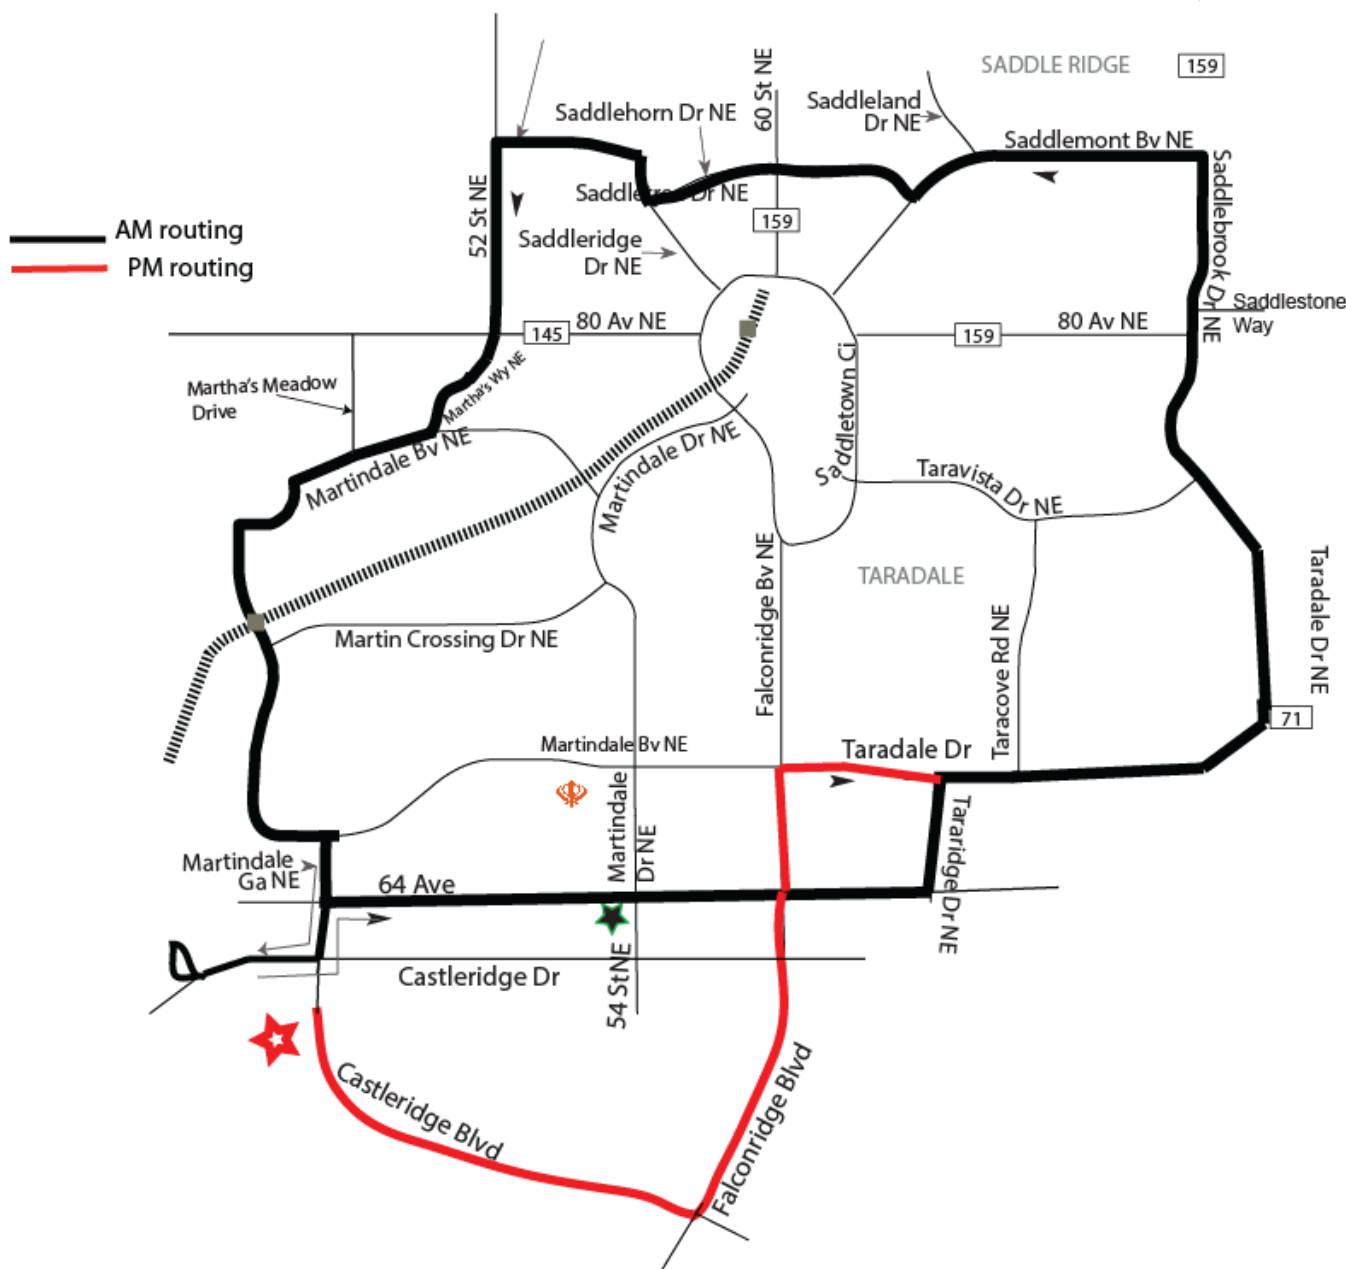

Nagar Kirtan Route 561

Charter Service NO Fare Required

**AM Drop off westbound 64 Ave farside of 54 St NE
and then another drop off at McKnight Westwinds LRT**

PM Pick up at Castleridge Blvd Southbound

PM routing doesnt provide service to McKnight Westwinds LRT

Saddlebrook Dr/ Saddlestone Way NE nb	Martindale Station sb	McKnight-Westwinds Station	Saddlebrook Dr/ Saddlestone Way NE nb
7:00	7:18	7:25	7:38
7:20	7:38	7:45	7:58
7:40	7:58	8:05	8:18
8:00	8:18	8:25	8:38
8:20	8:38	8:45	8:58
8:40	8:58	9:05	9:18
9:00	9:18	9:25	9:38
9:20	9:38	9:45	
9:40	9:58	10:05	

Castleridge BV @ 54 AV NE SB	Saddlebrook Dr/ Saddlestone Way NE nb	Martindale Station sb	Castleridge BV @ 54 AV NE SB
14:20	14:32	14:50	14:59
14:40	14:52	15:10	15:19
15:00	15:12	15:30	15:39
15:20	15:32	15:50	15:59
15:40	15:52	16:10	16:19
16:00	16:12	16:30	16:39
16:20	16:32	16:50	16:59
16:40	16:52	17:10	17:19
17:00	17:12	17:30	17:39
17:20	17:32	17:50	17:59
17:40	17:52	18:10	18:19
18:00	18:12	18:30	18:39