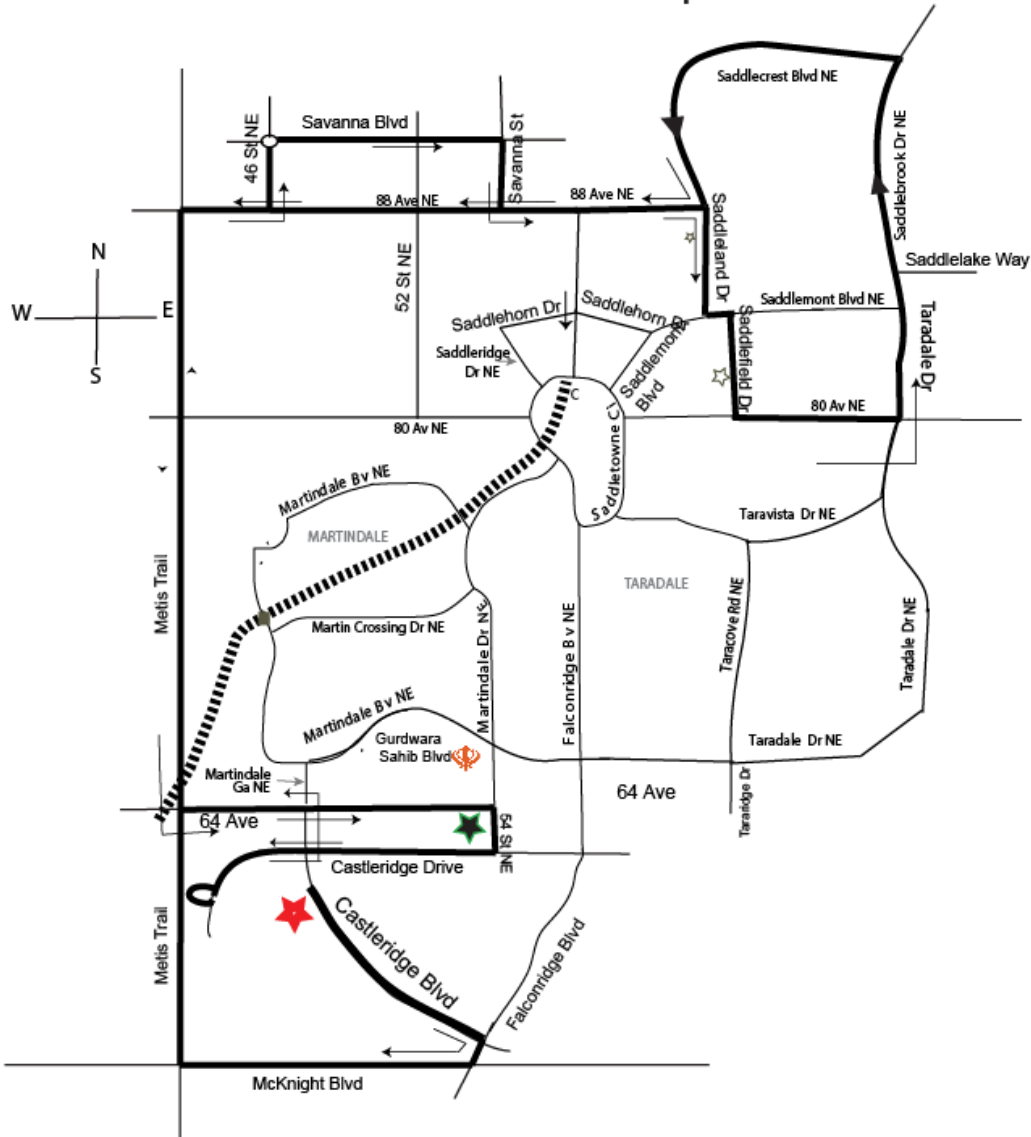

Nagar Kirtan

Route 559 - Savanna to Saddleridge to Dashmesh Culture Centre

Charter Service NO Fare Required

AM Drop off eastbound 64 Ave nearside of 54 St NE
and then another drop off at McKnight Westwinds LRT
PM Pick up at Castleridge Blvd Southbound
PM buses DO NOT provide service to McKnight Westwinds LRT

46 Street /88 Ave NE NB	Saddlebrook Dr/ Saddlestone Way NE nb	64 AVE NE @ 54 ST NE EB ns	McKnight-Westwinds Station	46 Street /88 Ave NE NB
7:00	7:10	7:25	7:32	7:39
7:20	7:30	7:45	7:52	7:59
7:40	7:50	8:05	8:12	8:19
8:00	8:10	8:25	8:32	8:39
8:20	8:30	8:45	8:52	8:59
8:40	8:50	9:05	9:12	9:19
9:00	9:10	9:25	9:32	9:39
9:20	9:30	9:45	9:52	
9:40	9:50	10:05	10:12	

Castleridge BV @ 54 AV NE SB	46 Street /88 Ave NE NB	Saddlebrook Dr/ Saddlestone Way NE nb	Castleridge BV @ 54 AV NE SB
14:20	14:27	14:37	14:57
14:40	14:47	14:57	15:17
15:00	15:07	15:17	15:37
15:20	15:27	15:37	15:57
15:40	15:47	15:57	16:17
16:00	16:07	16:17	16:37
16:20	16:27	16:37	16:57
16:40	16:47	16:57	17:17
17:00	17:07	17:17	17:37
17:20	17:27	17:37	17:57
17:40	17:47	17:57	18:17