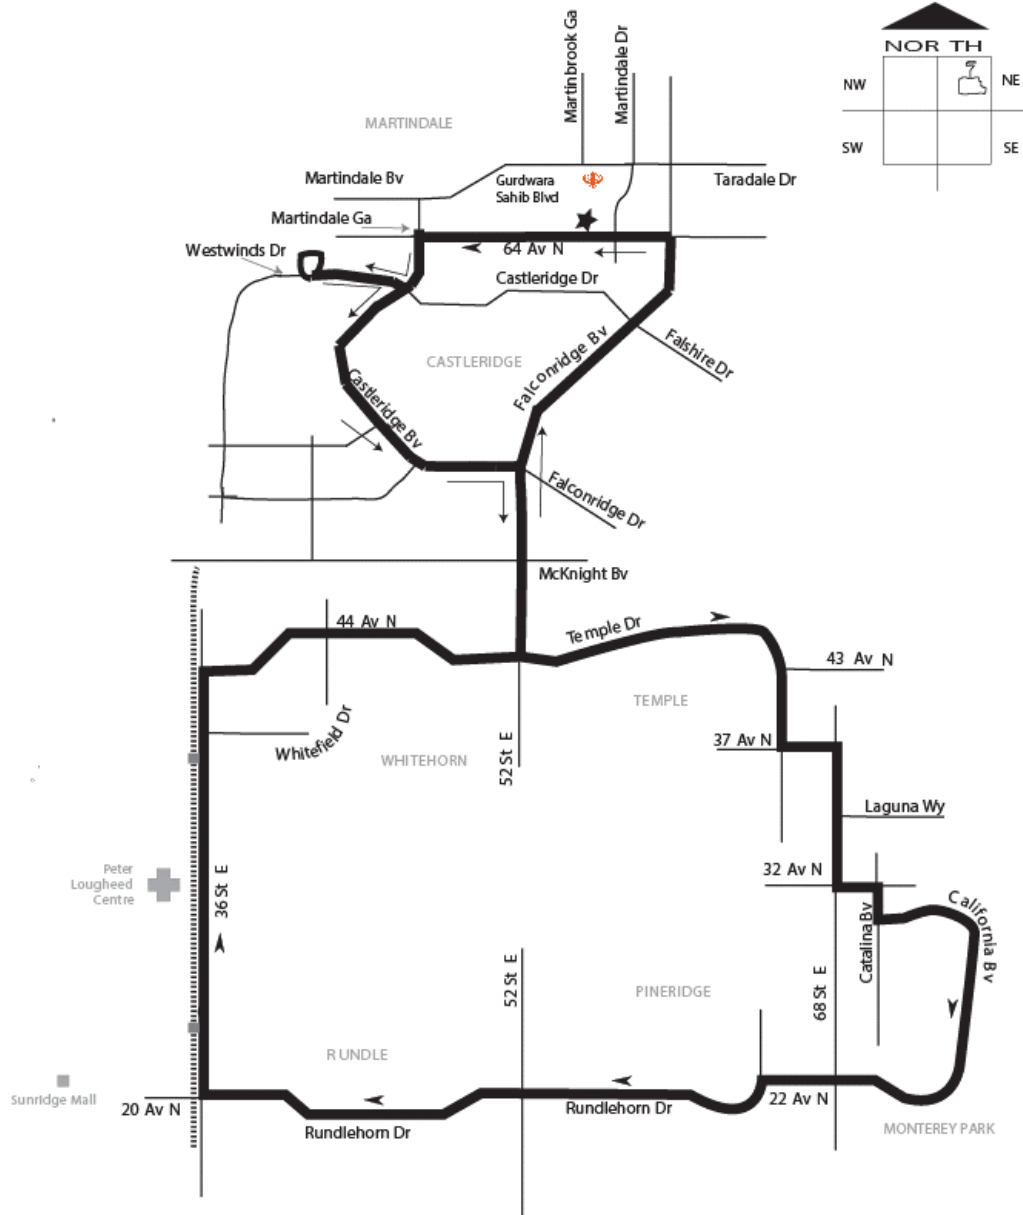

# Route 555 - Temple to Dashmesh Culture Centre

AM Drop off eastbound 64 Ave nearside of 54 St NE  
 and then another drop off at McKnight Westwinds LRT  
**PM Pick up at Castleridge Blvd Southbound.**  
**PM buses DONOT provide service to McKnight Westwinds LRT**

Temple Dr/ 52 St NE eb Nleg	22 Av NE/ 68 St NE wb	Rundle Station/ 36 St NE nb	Whitehorn Stn/ 36 St NE nb	52 St NE/ 44 Av NE nb	64 AV NE / Martindale DR WB	McKnight-Westwinds Station	Castleridge BV @ 54 AV NE SB	Temple Dr/ 52 St NE eb Nleg
7:00	7:08	7:17	7:21	7:28	7:41	7:48	8:03	8:13
7:40	7:48	7:57	8:01	8:08	8:21	8:28	8:43	8:53
8:20	8:28	8:37	8:41	8:48	9:01	9:08	9:23	9:33
9:00	9:08	9:17	9:21	9:28	9:41	9:48	10:03	10:13
9:35	9:43	9:52	9:56	10:03	10:16	10:23		
10:20	10:28	10:37	10:41	10:48	11:01	11:08		

Castleridge BV @ 54 AV NE SB	Whitehorn Stn/ 36 St NE nb	52 St NE/ 44 Av NE nb	Castleridge BV @ 54 AV NE SB
14:00	14:35	14:42	15:01
14:35	15:10	15:17	15:36
15:10	15:45	15:52	16:11
15:45	16:20	16:27	16:46
16:20	16:55	17:02	17:21
16:55	17:30	17:37	
17:30	18:05	18:12	