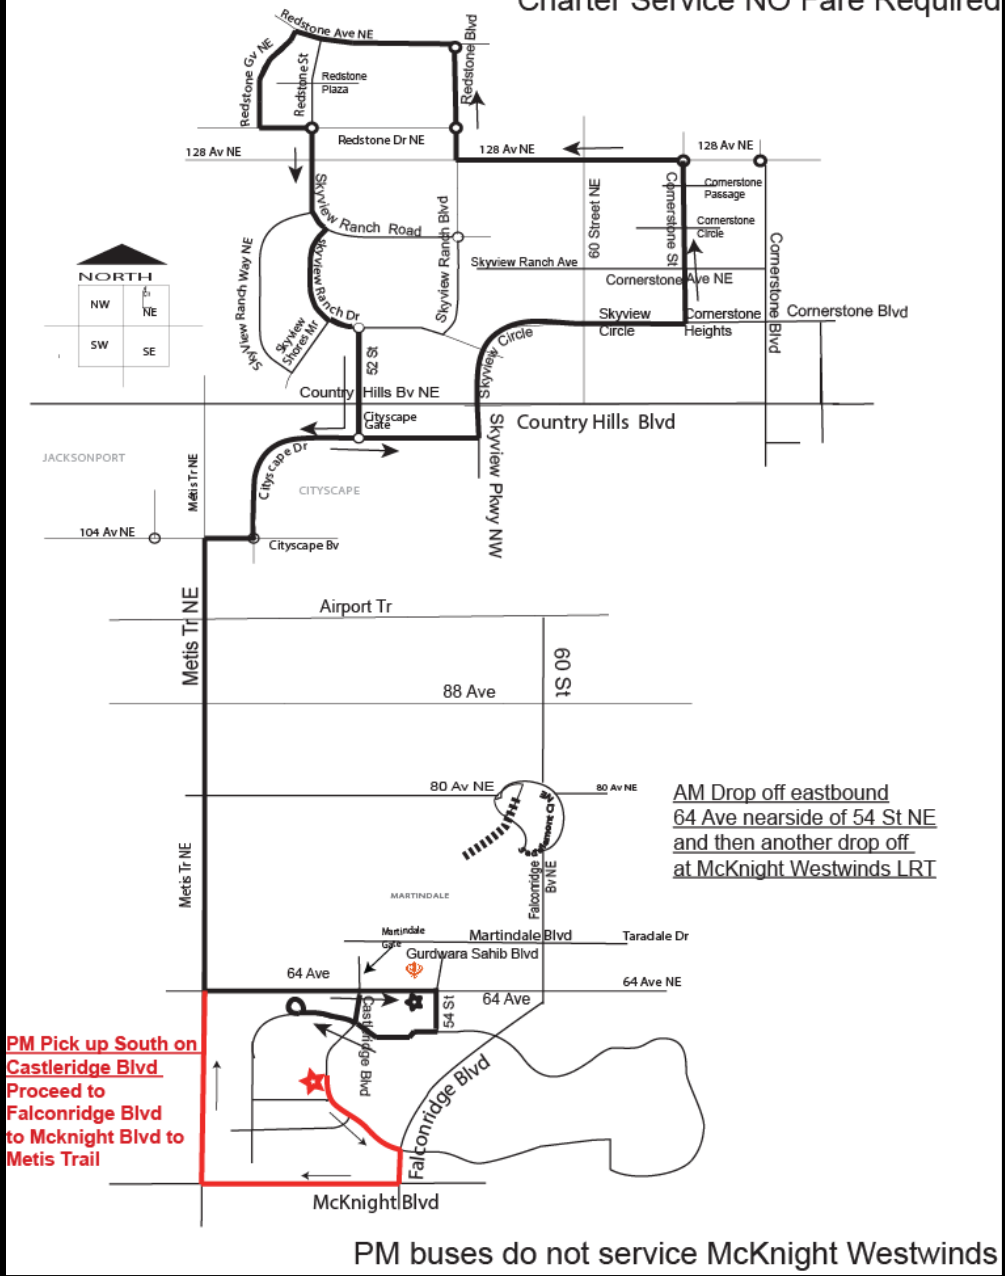

Route 528 Cornerstone/DCC

Charter Service NO Fare Required

| McKnight-Westwinds Station | Cityscape Dr/ Cityscape BV NE nb | Cornerstone ST @ Cornerstone AV NE nb | Redstone AV/ Red Sky CR NE wb | Skyview Ranch RD/ S. Ranch WY NE sb | 104 Av NE/ Metis Tr wb | 64 AVE NE @ 54 ST NE EB ns | McKnight-Westwinds Station |
|----------------------------|----------------------------------|---------------------------------------|-------------------------------|-------------------------------------|------------------------|----------------------------|----------------------------|
| | 7:09 | 7:18 | 7:25 | 7:32 | 7:40 | 7:50 | 7:57 |
| | 7:39 | 7:48 | 7:55 | 8:02 | 8:10 | 8:20 | 8:27 |
| 8:00 | 8:09 | 8:18 | 8:25 | 8:32 | 8:40 | 8:50 | 8:57 |
| 8:30 | 8:39 | 8:48 | 8:55 | 9:02 | 9:10 | 9:20 | 9:27 |
| 9:00 | 9:09 | 9:18 | 9:25 | 9:32 | 9:40 | 9:50 | 9:57 |
| 9:30 | 9:39 | 9:48 | 9:55 | 10:02 | 10:10 | 10:20 | 10:27 |
| 10:00 | 10:09 | 10:18 | 10:25 | 10:32 | 10:40 | 10:50 | 10:57 |

| Castleridge BV @ 54 AV NE SB | Cityscape Dr/ Cityscape BV NE nb | Cornerstone ST @ Cornerstone AV NE nb | Redstone AV/ Red Sky CR NE wb | Skyview Ranch RD/ S. Ranch WY NE sb | 104 Av NE/ Metis Tr wb | Castleridge BV @ 54 AV NE SB |
|------------------------------|----------------------------------|---------------------------------------|-------------------------------|-------------------------------------|------------------------|------------------------------|
| 14:45 | 14:54 | 15:03 | 15:10 | 15:17 | 15:25 | 15:35 |
| 15:15 | 15:24 | 15:33 | 15:40 | 15:47 | 15:55 | 16:05 |
| 15:45 | 15:54 | 16:03 | 16:10 | 16:17 | 16:25 | 16:35 |
| 16:15 | 16:24 | 16:33 | 16:40 | 16:47 | 16:55 | 17:05 |
| 16:45 | 16:54 | 17:03 | 17:10 | 17:17 | 17:25 | 17:35 |
| 17:15 | 17:24 | 17:33 | 17:40 | 17:47 | 17:55 | |
| 17:45 | 17:54 | 18:03 | 18:10 | 18:17 | 18:25 | |

AM buses drop off at 64 Ave and McKnight Westwinds

PM pick up is only from Castleridge Blvd