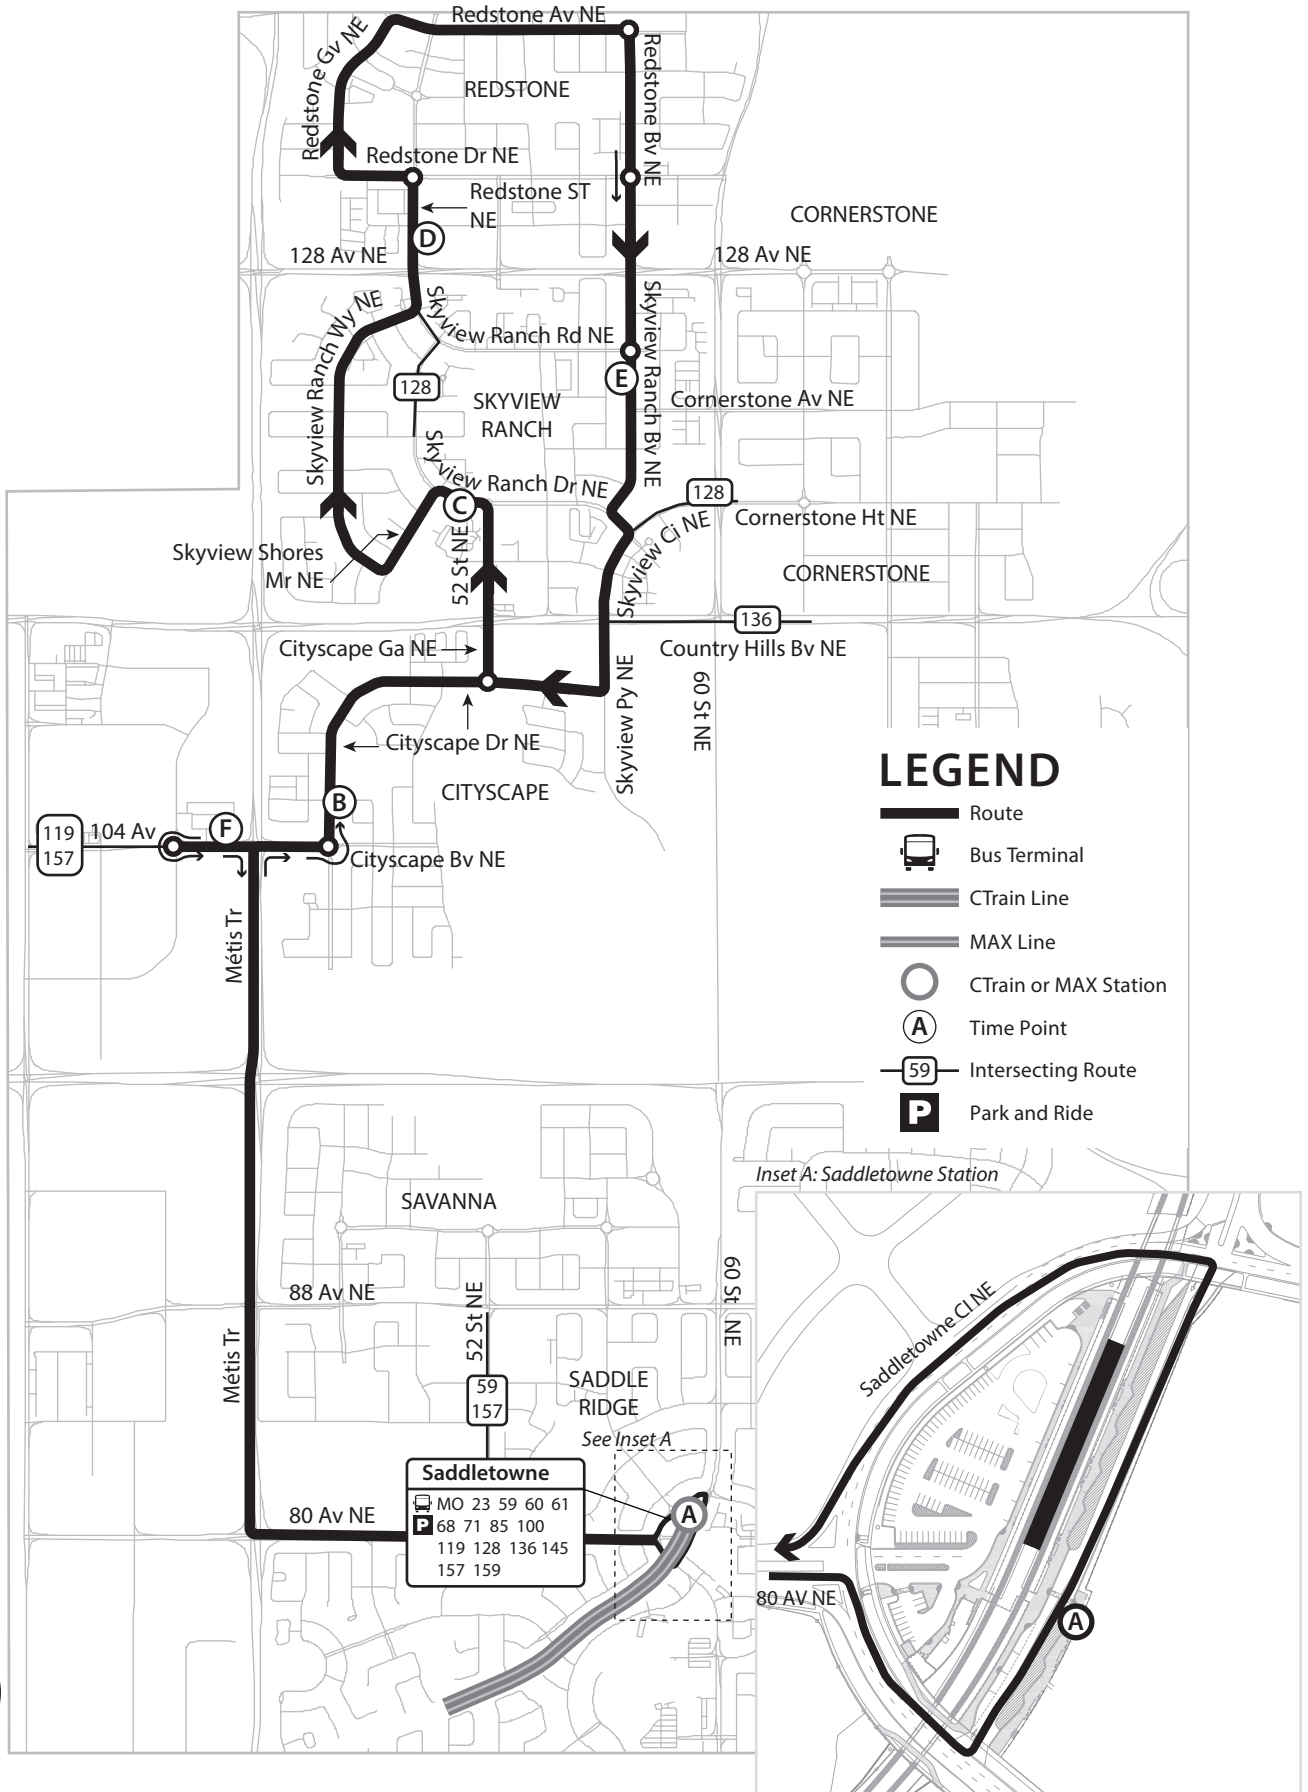

West Skyview Ranch / Redstone Route 145

Saddletowne	
	MO 23 59 60 61
	68 71 85 100
	119 128 136 145
	157 159