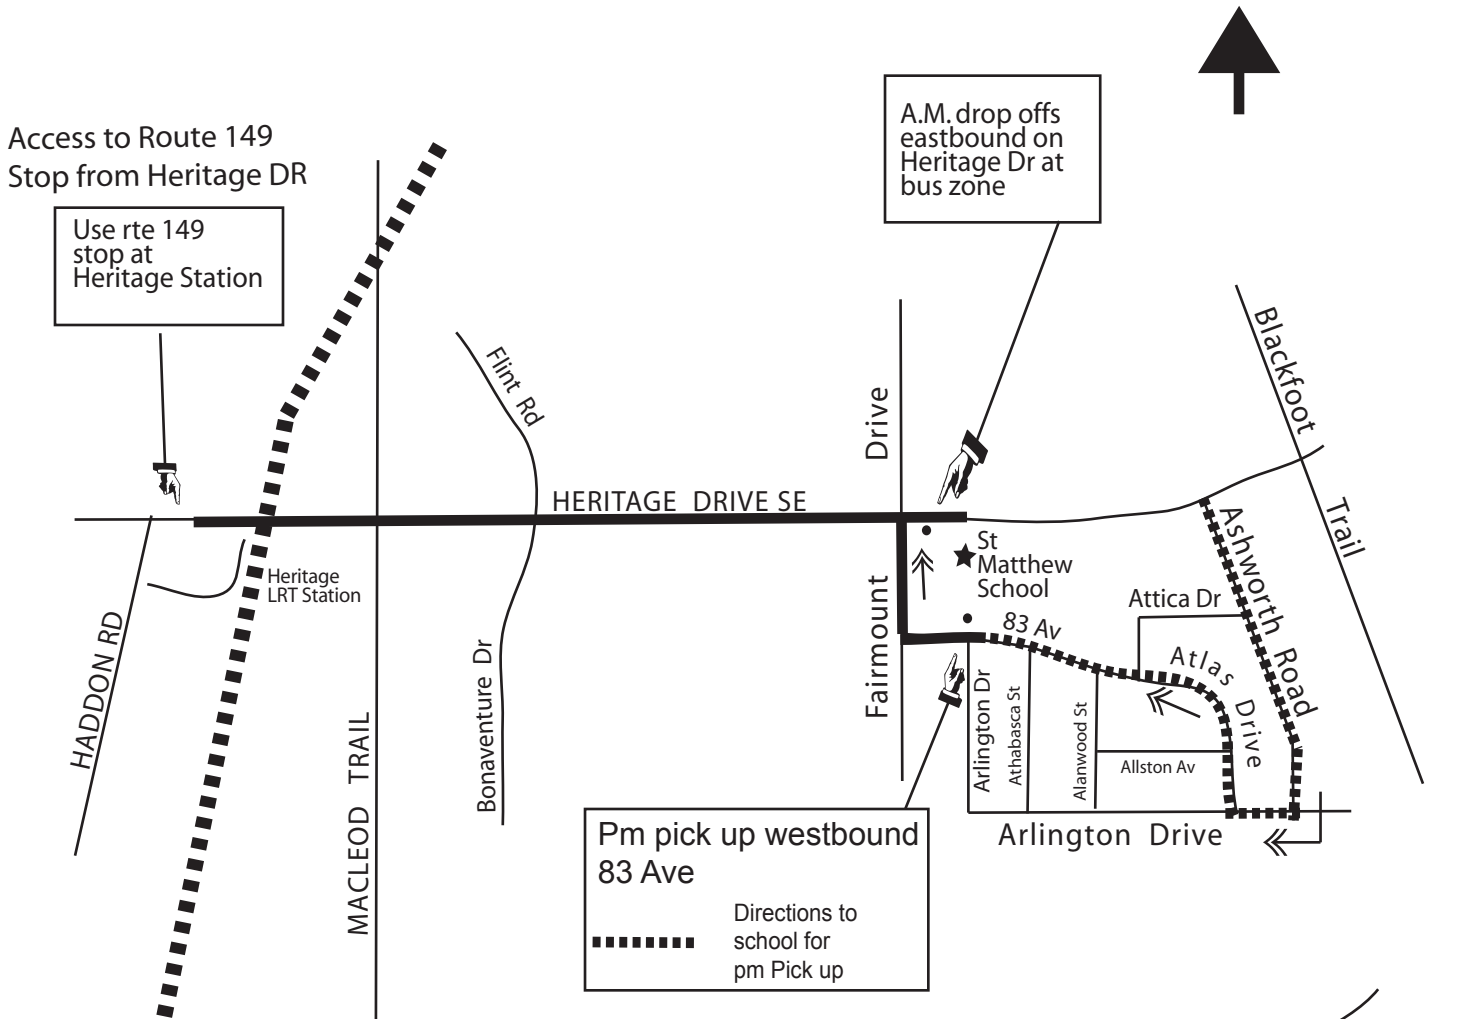

Route 880 St Matthew/ Heritage Station

Service provided to all Calgary Transit bus zones on Route

This is not a Charter Route. Regular Transit fares apply