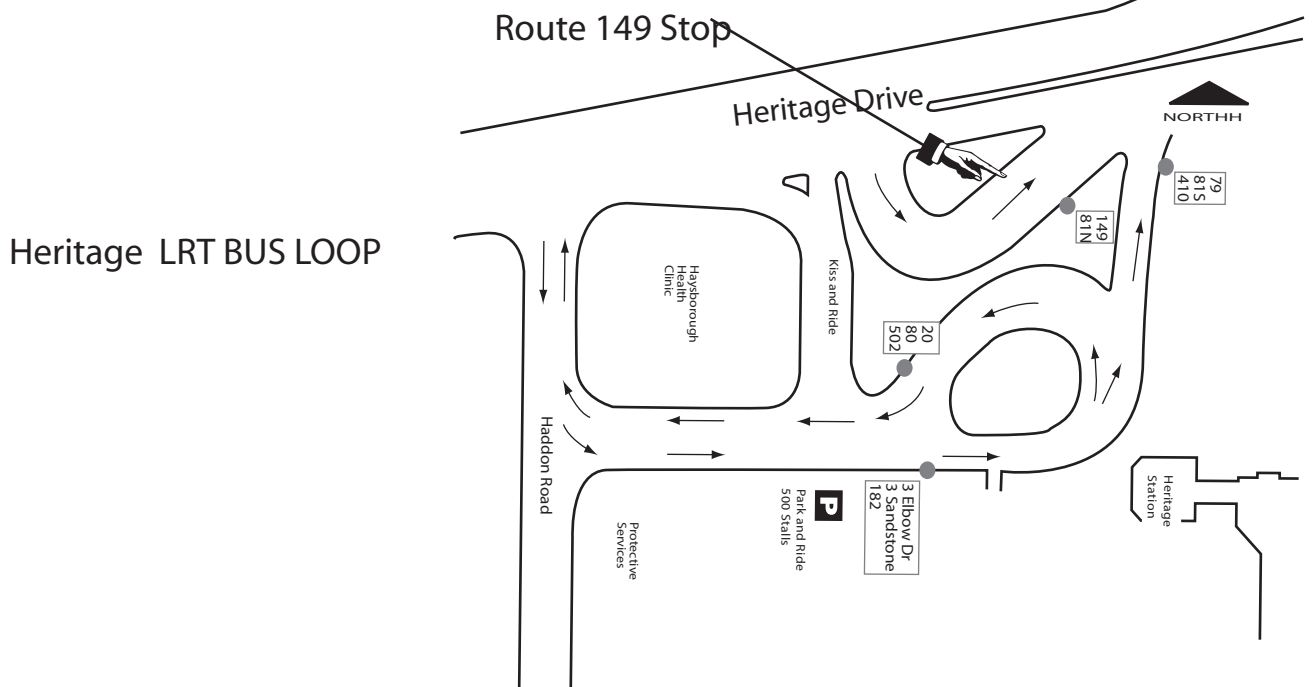

Route 880 St Matthew/ Heritage Station

Service provided to all Calgary Transit bus zones on Route

This is not a Charter Route. Regular Transit fares apply