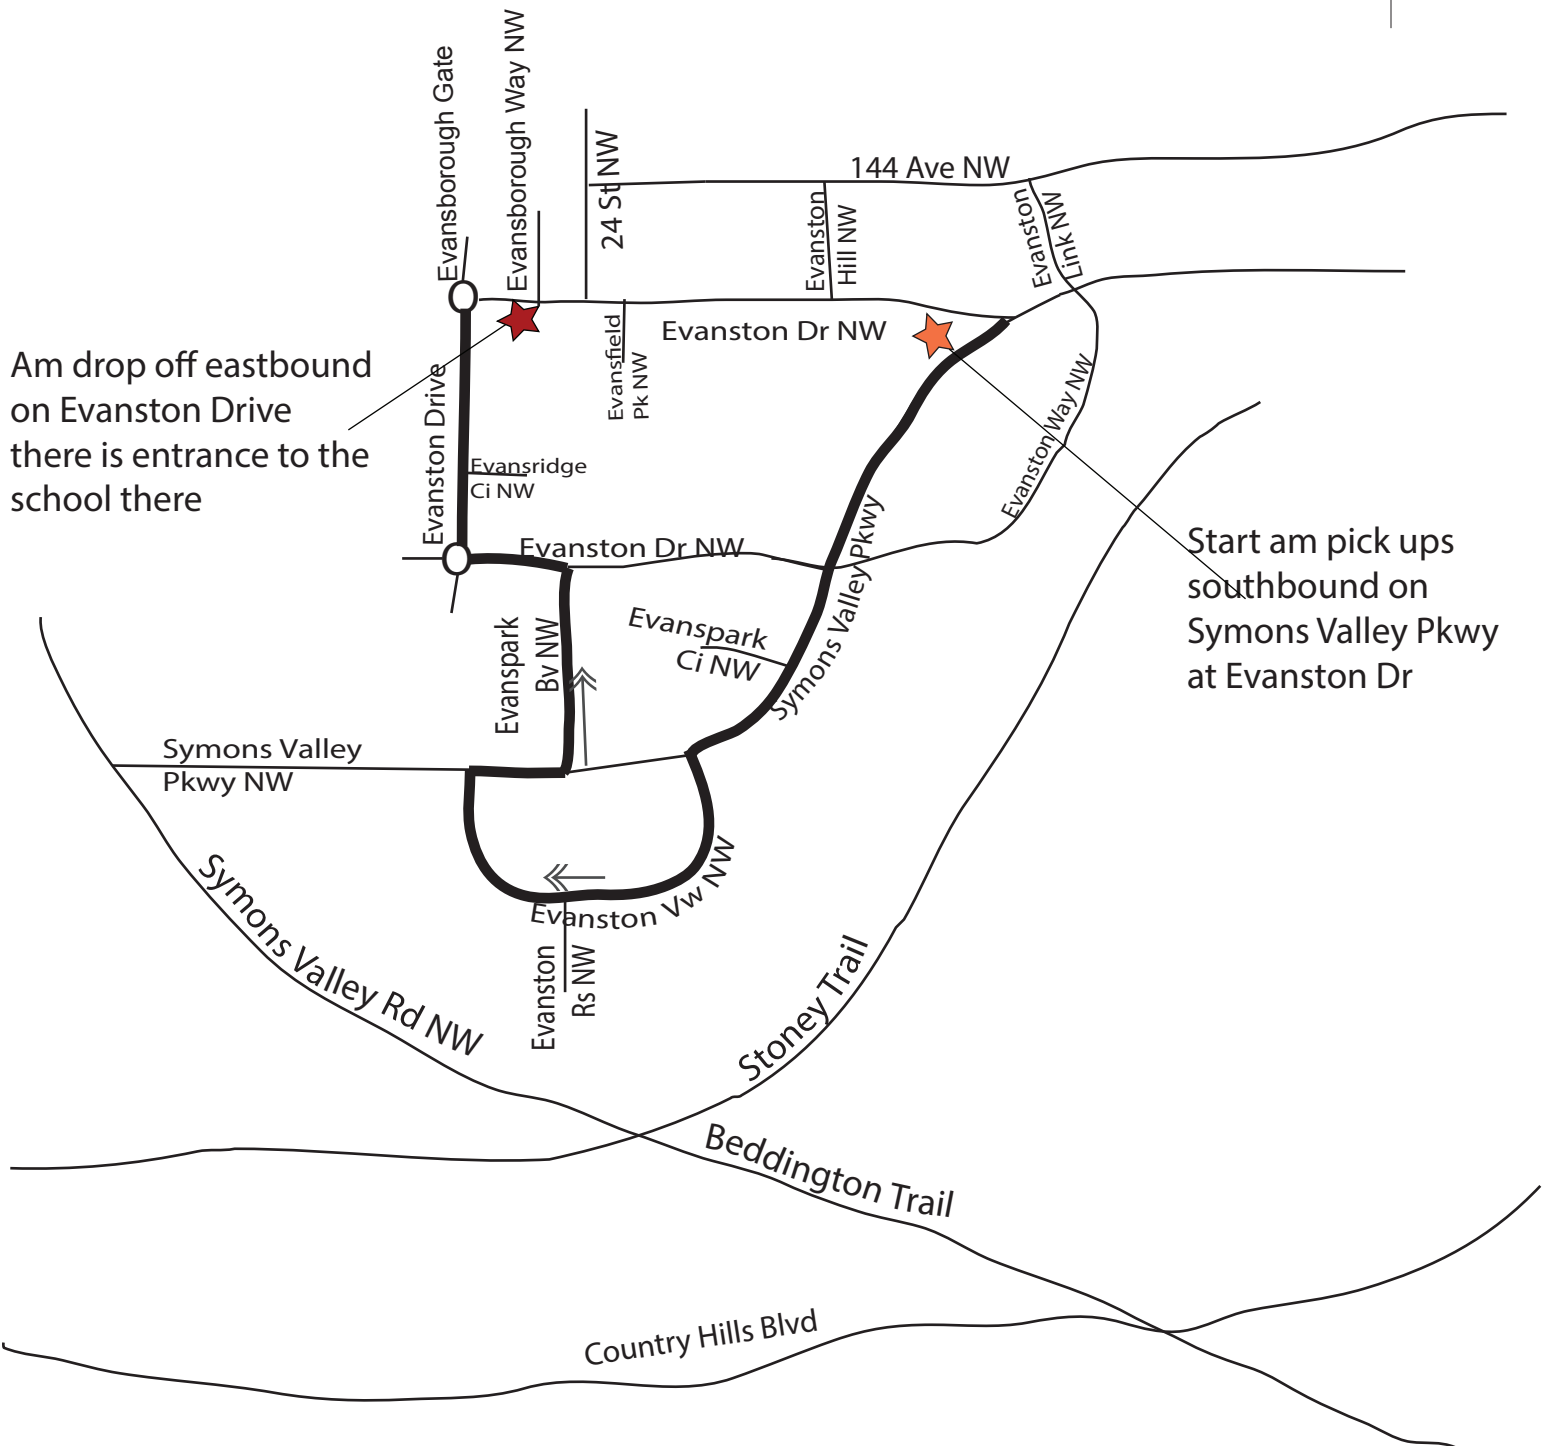

Route 839- Our Lady of Grace/ Evanston

Revised: Aug 31, 2020

Am drop off eastbound on Evanston Drive there is entrance to the school there

Start am pick ups southbound on Symons Valley Pkwy at Evanston Dr

Stop at all regular and future bus stops on Route
This is NOT a charter route. Regular transit fares apply.