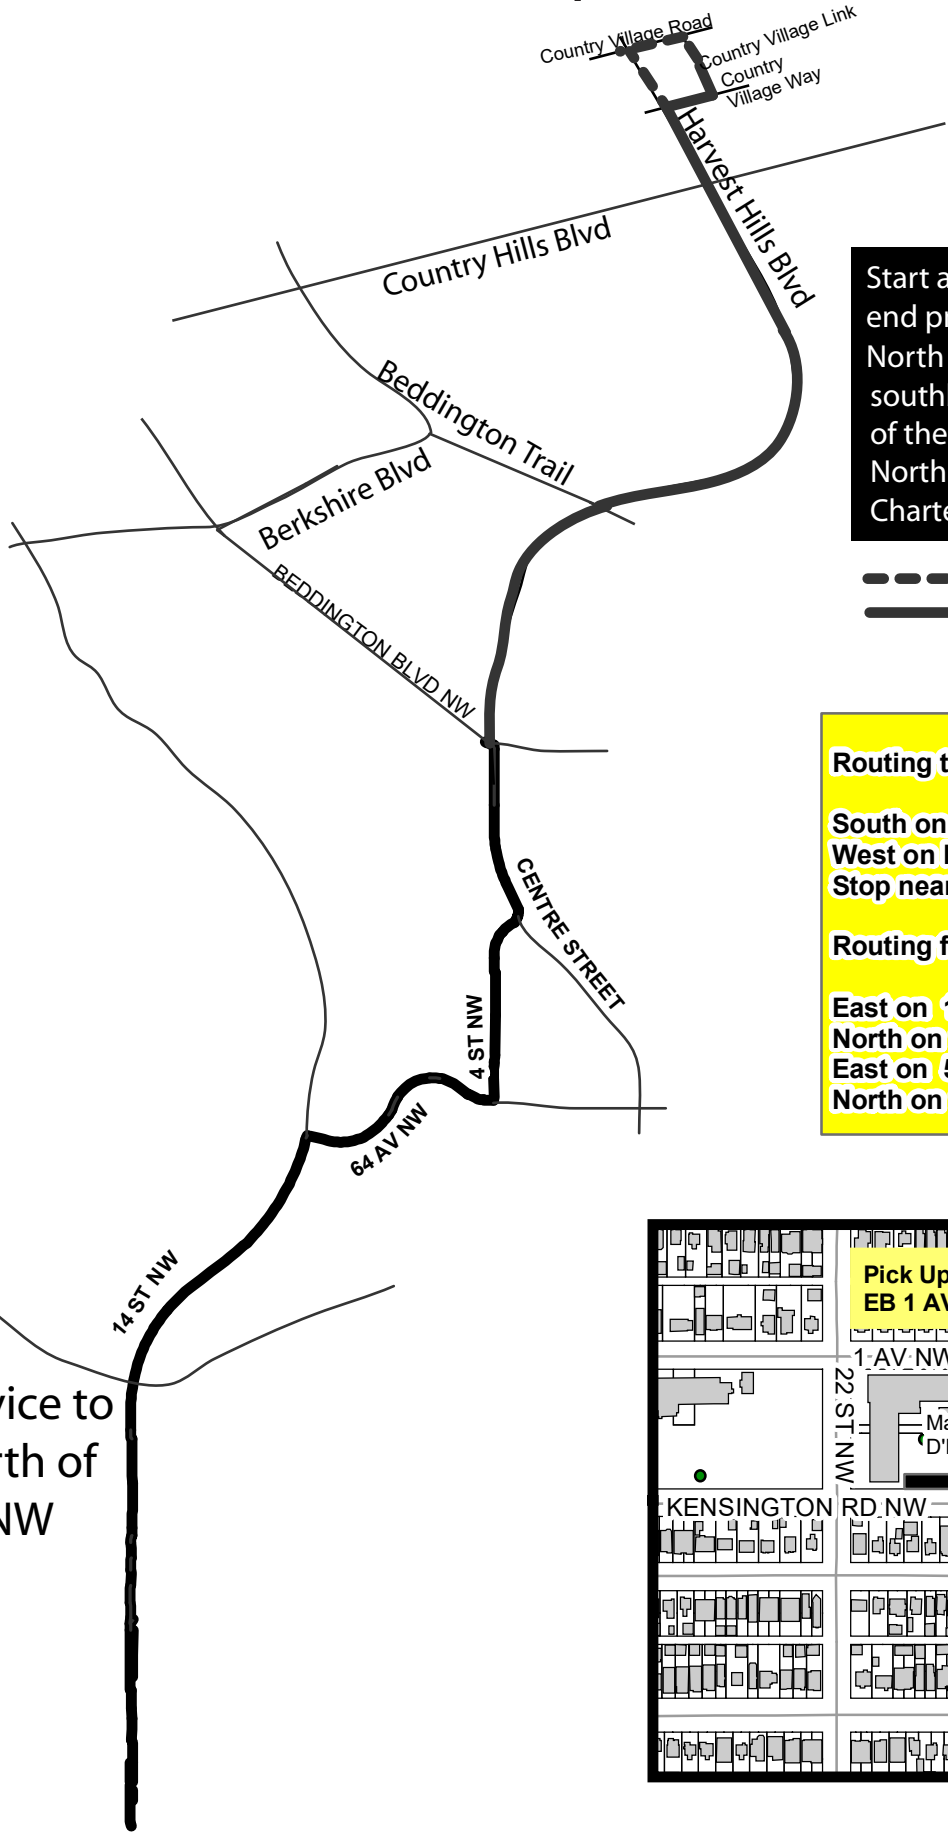

# Route 832 Madeleine d'Houet/Northpointe/Sandstone

Revised: 2021 July 19

Start am service and end pm drop offs at North Pointe Terminal southbound on northside of the entrance into North Parking Lot at Charter bus stop

--- Pm routing  
— Am routing

### Routing to School:

South on 14 Street  
West on Kensington Road NW  
Stop nearside of 22 Street NW

### Routing from School:

East on 1st Ave NW  
North on 19th Street NW  
East on 5th Ave  
North on 14th Street NW

Provide service to all stops north of 20 Avenue NW

This is NOT a charter route. Regular transit fares apply.