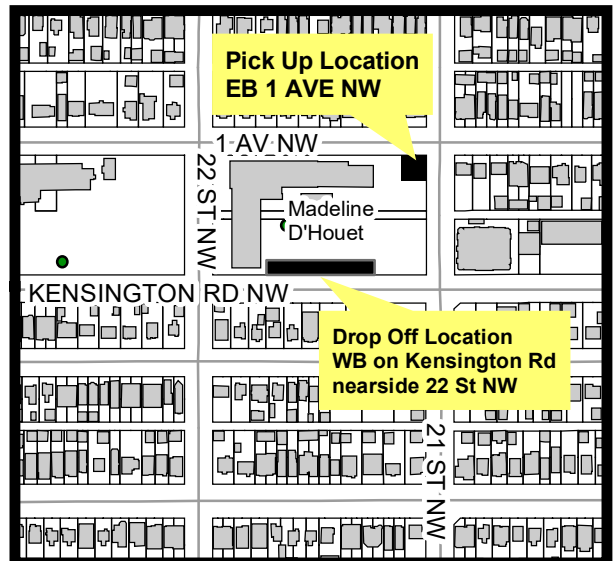

### Routing to School:

South on 14 Street  
West on Kensington Road NW  
Stop nearside of 22 Street NW

### Routing from School:

East on 1st Ave NW  
North on 19th Street NW  
East on 5th Ave  
North on 14th Street NW

Provide service to all stops north of 20 Avenue NW

This is NOT a charter route. Regular transit fares apply.