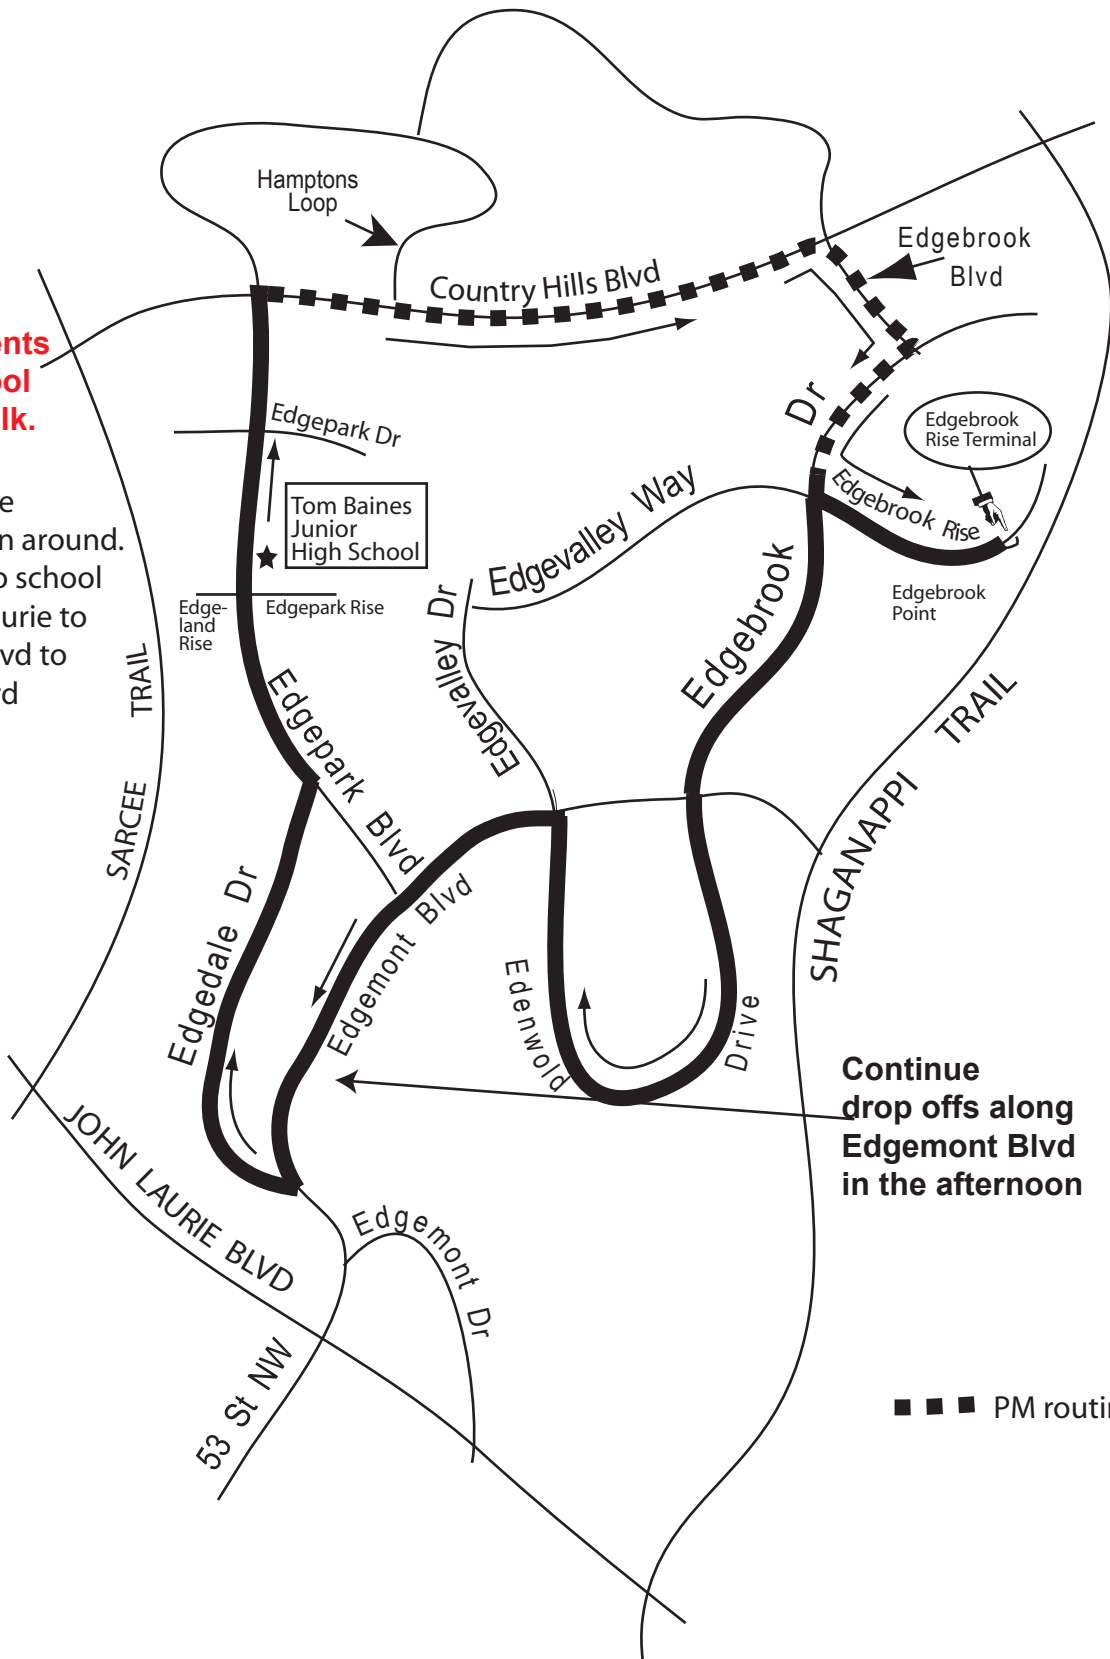

# Rte 796 Tom Baines/Edgemont

Route:      Key:      Gar:

Service provided to all Calgary Transit bus zones on route.

**Pick up students  
North of school  
after crosswalk.**

Don't use side streets to turn around.  
Try getting to school from John Laurie to Edgemont Blvd to Edgemark Blvd

**Continue drop offs along Edgemont Blvd in the afternoon**

■ ■ ■ PM routing

**This is NOT a charter route. Regular transit fares apply.**