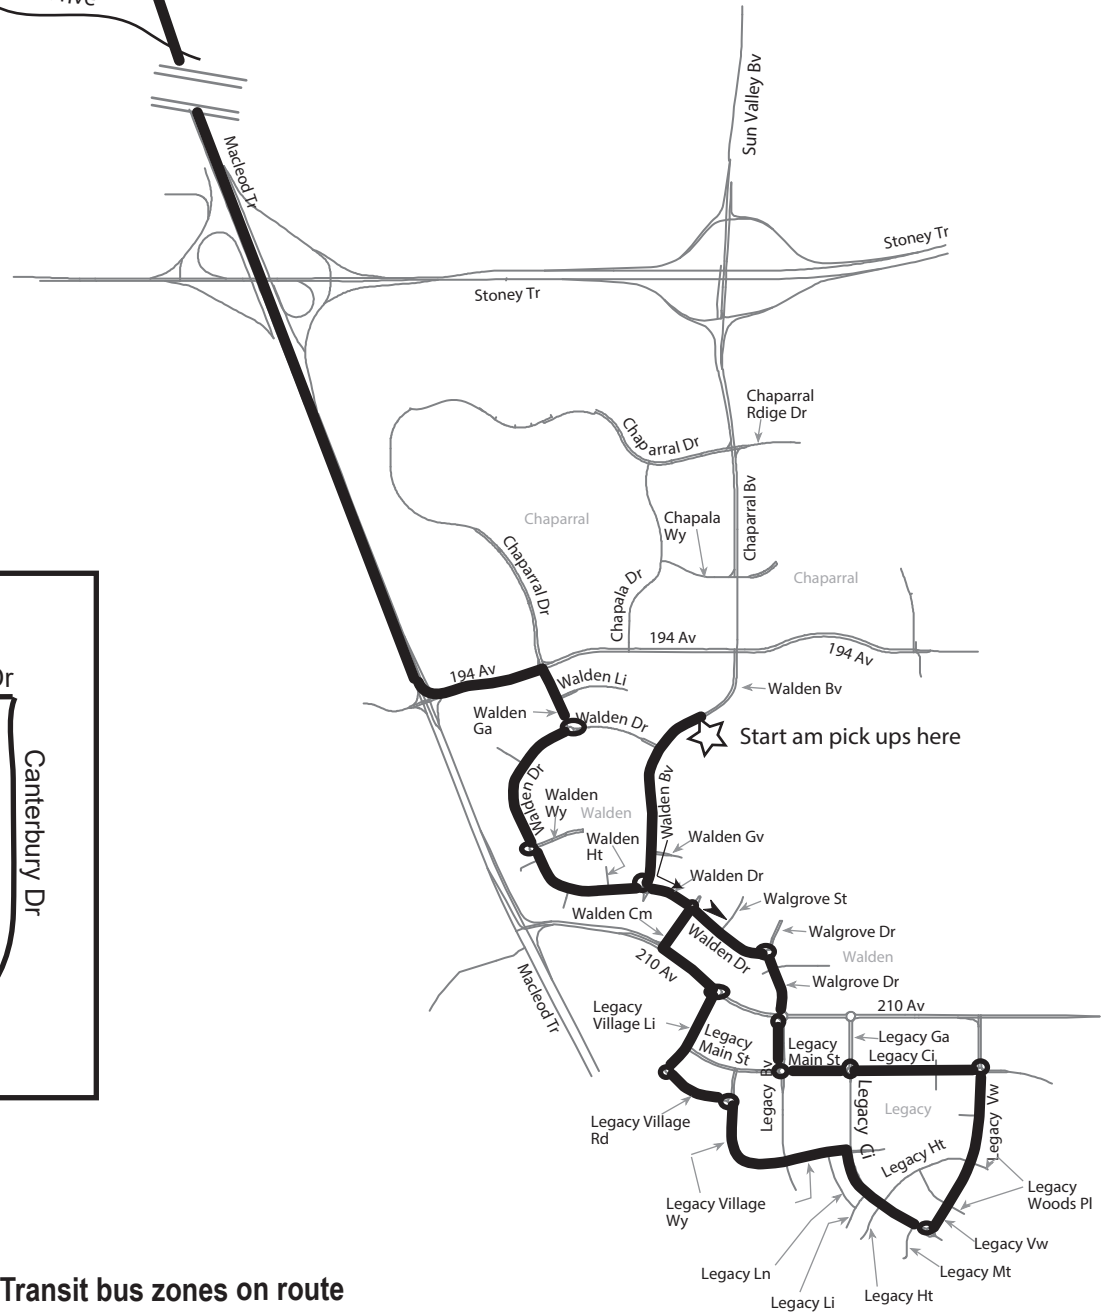

# Rte 768 Dr EP Scarlett/ Walden/ Legacy

Revised: October 25, 2021

Service provided to all Calgary Transit bus zones on route south of 194 Ave

All EP Scarlett buses to stop in front of Robert Warren School after am drop offs and pm pick ups

In AM do not stop in front of school, drop offs in front of Canyon Meadows Pool  
PM buses do not load in front of School

All pm buses park west of Canterbury Drive and use Canova Road to exit

- Am Routing
- Pm Routing

Service provided to all Calgary Transit bus zones on route

Start am pick ups here