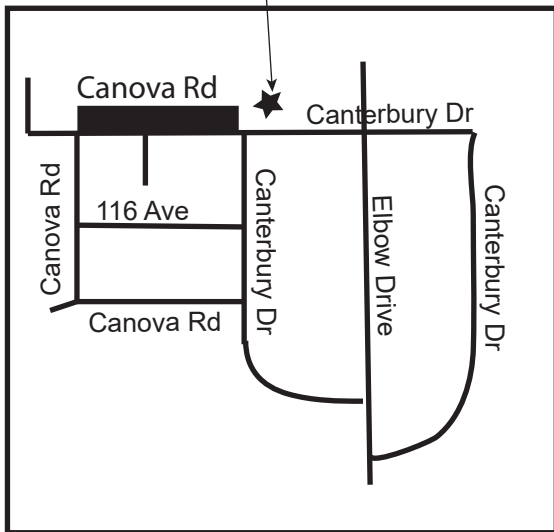

# Rte 768 Dr EP Scarlett/ Walden/ Legacy

Revised: October 25, 2021

Service provided to all Calgary Transit bus zones on route south of 194 Ave

All EP Scarlett buses to stop in front of Robert Warren School after am drop offs and pm pick ups

In AM do not stop in front of school, drop offs in front of Canyon Meadows Pool  
PM buses do not load in front of School

All pm buses park west of Canterbury Drive and use Canova Road to exit

- Am Routing
- Pm Routing