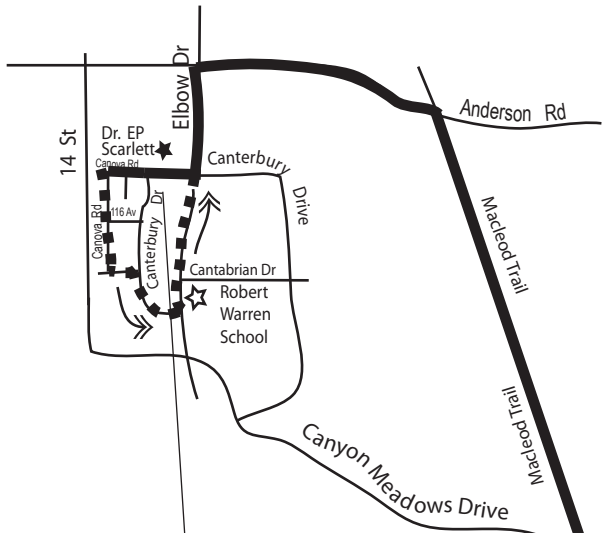

# Rte 768 Dr EP Scarlett/ Walden/ Legacy

Revised: October 25, 2021

Service provided to all Calgary Transit bus zones on route south of 194 Ave

All EP Scarlett buses to stop in front of Robert Warren School after am drop offs and pm pick ups

In AM do not stop in front of school, drop offs in front of Canyon Meadows Pool  
PM buses do not load in front of School

All pm buses park west of Canterbury Drive and use Canova Road to exit

- Am Routing
- Pm Routing

Service provided to all Calgary Transit bus zones on route

Start am pick ups here