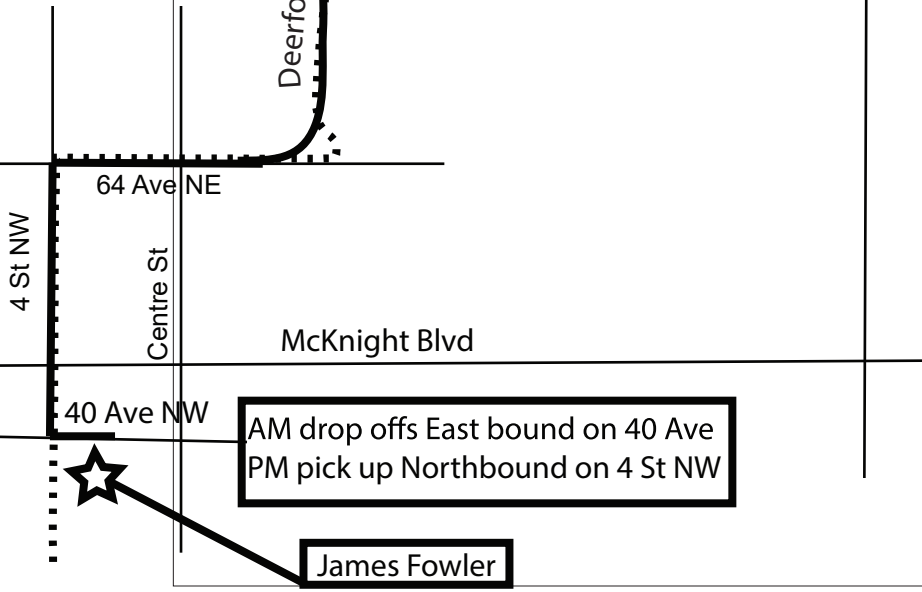

James Fowler/Skyview Ranch / Redstone Route 755

Directions from garage to School
From Deerfoot Trail take
16 Avenue West to North on 4 St NW

Stop at every CT bus stop
along the route
North of Country Hills Blvd

Second bus start AM
service NB Redstone ST
and 128 Ave NE at 8:08

First bus start AM service
Nb at 52 St NE at Country
Hills Blvd at 8:00

LEGEND

- AM Route
- PM Route
- LRT Station

AM drop offs East bound on 40 Ave
PM pick up Northbound on 4 St NW