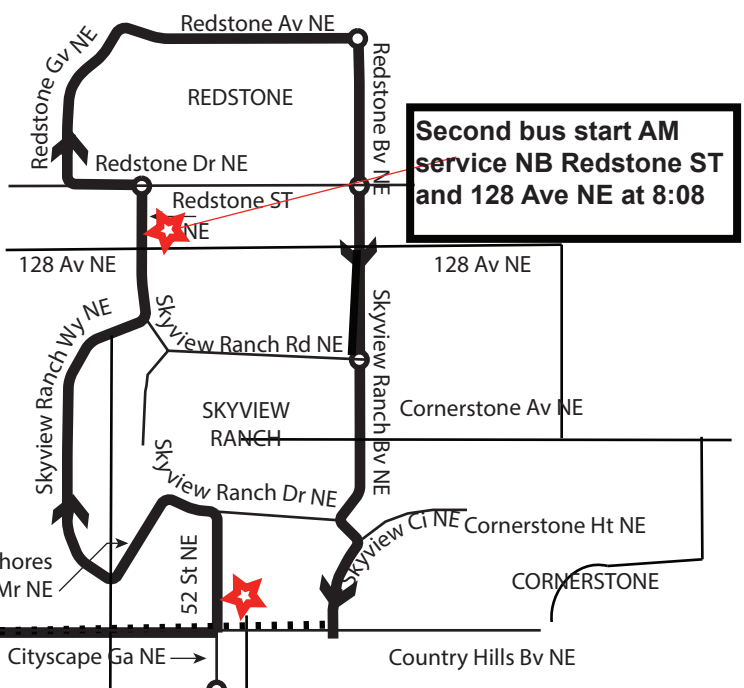

James Fowler/Skyview Ranch / Redstone Route 755

Directions from garage to School
From Deerfoot Trail take
16 Avenue West to North on 4 St NW

Stop at every CT bus stop
along the route
North of Country Hills Blvd

Second bus start AM
service NB Redstone ST
and 128 Ave NE at 8:08

First bus start AM service
Nb at 52 St NE at Country
Hills Blvd at 8:00

LEGEND

- AM Route
- PM Route
- LRT Station

AM drop offs East bound on 40 Ave
PM pick up Northbound on 4 St NW