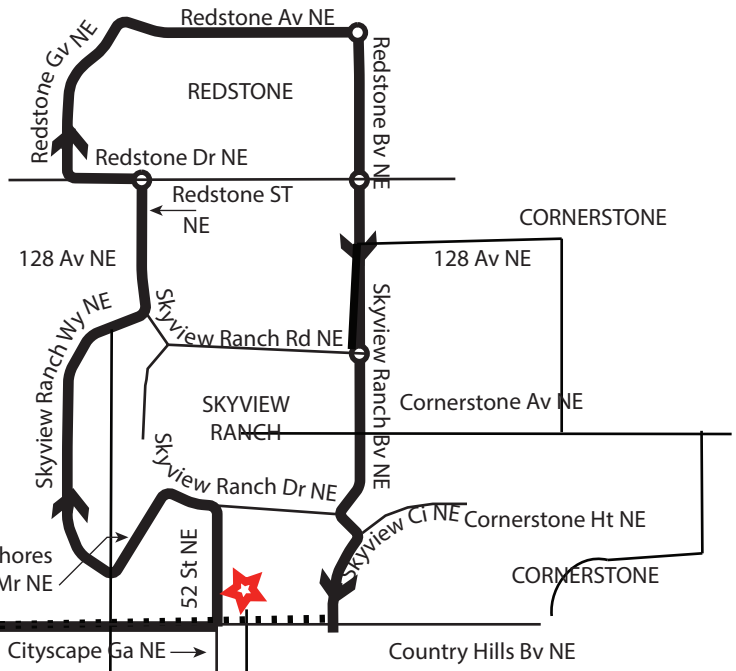

# James Fowler/Skyview Ranch / Redstone Route 755

Directions from garage to School  
From Deerfoot Trail take  
16 Avenue West to North on 4 St NW

Stop at every CT bus stop  
along the route  
North of Country Hills Blvd

Commence AM service here  
Nb at 52 St NE at Country  
Hills Blvd

AM drop offs East bound on 40 Ave  
PM pick up Northbound on 4 St NW

James Fowler

**LEGEND**

-  AM Route
-  LRT Track
-  LRT Station