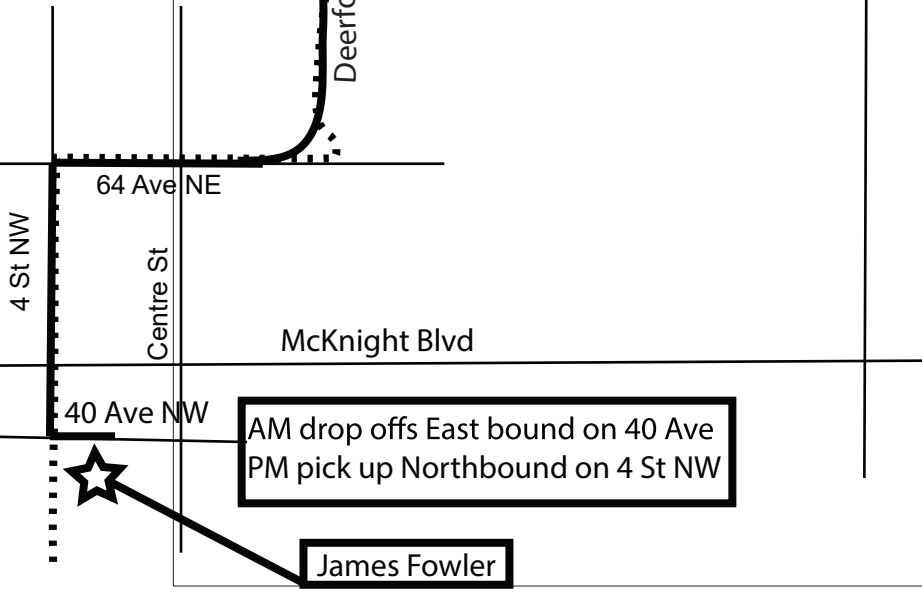

James Fowler/Skyview Ranch / Redstone Route 752

Directions from garage to School
From Deerfoot Trail take
16 Avenue West to North on 4 St NW

Stop at every CT bus stop
along the route
North of Country Hills Blvd

Key 2 AM starts at
Nb Redstone Dr @
128 Ave at 8:08

Key 1 AM service here
Nb Skyview Close at
Country Hills Blvd at 8:00

LEGEND

- AM Route
- PM Route
- LRT Station

AM drop offs East bound on 40 Ave
PM pick up Northbound on 4 St NW