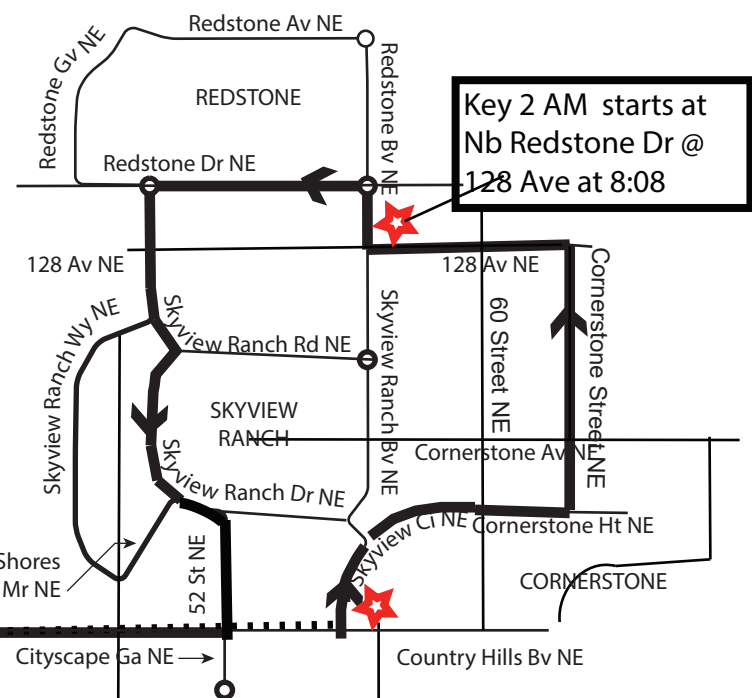

James Fowler/Skyview Ranch / Redstone Route 752

Directions from garage to School
From Deerfoot Trail take
16 Avenue West to North on 4 St NW

Stop at every CT bus stop
along the route
North of Country Hills Blvd

Key 2 AM starts at
Nb Redstone Dr @
128 Ave at 8:08

Key 1 AM service here
Nb Skyview Close at
Country Hills Blvd at 8:00

LEGEND

- AM Route
- PM Route
- LRT Station

AM drop offs East bound on 40 Ave
PM pick up Northbound on 4 St NW