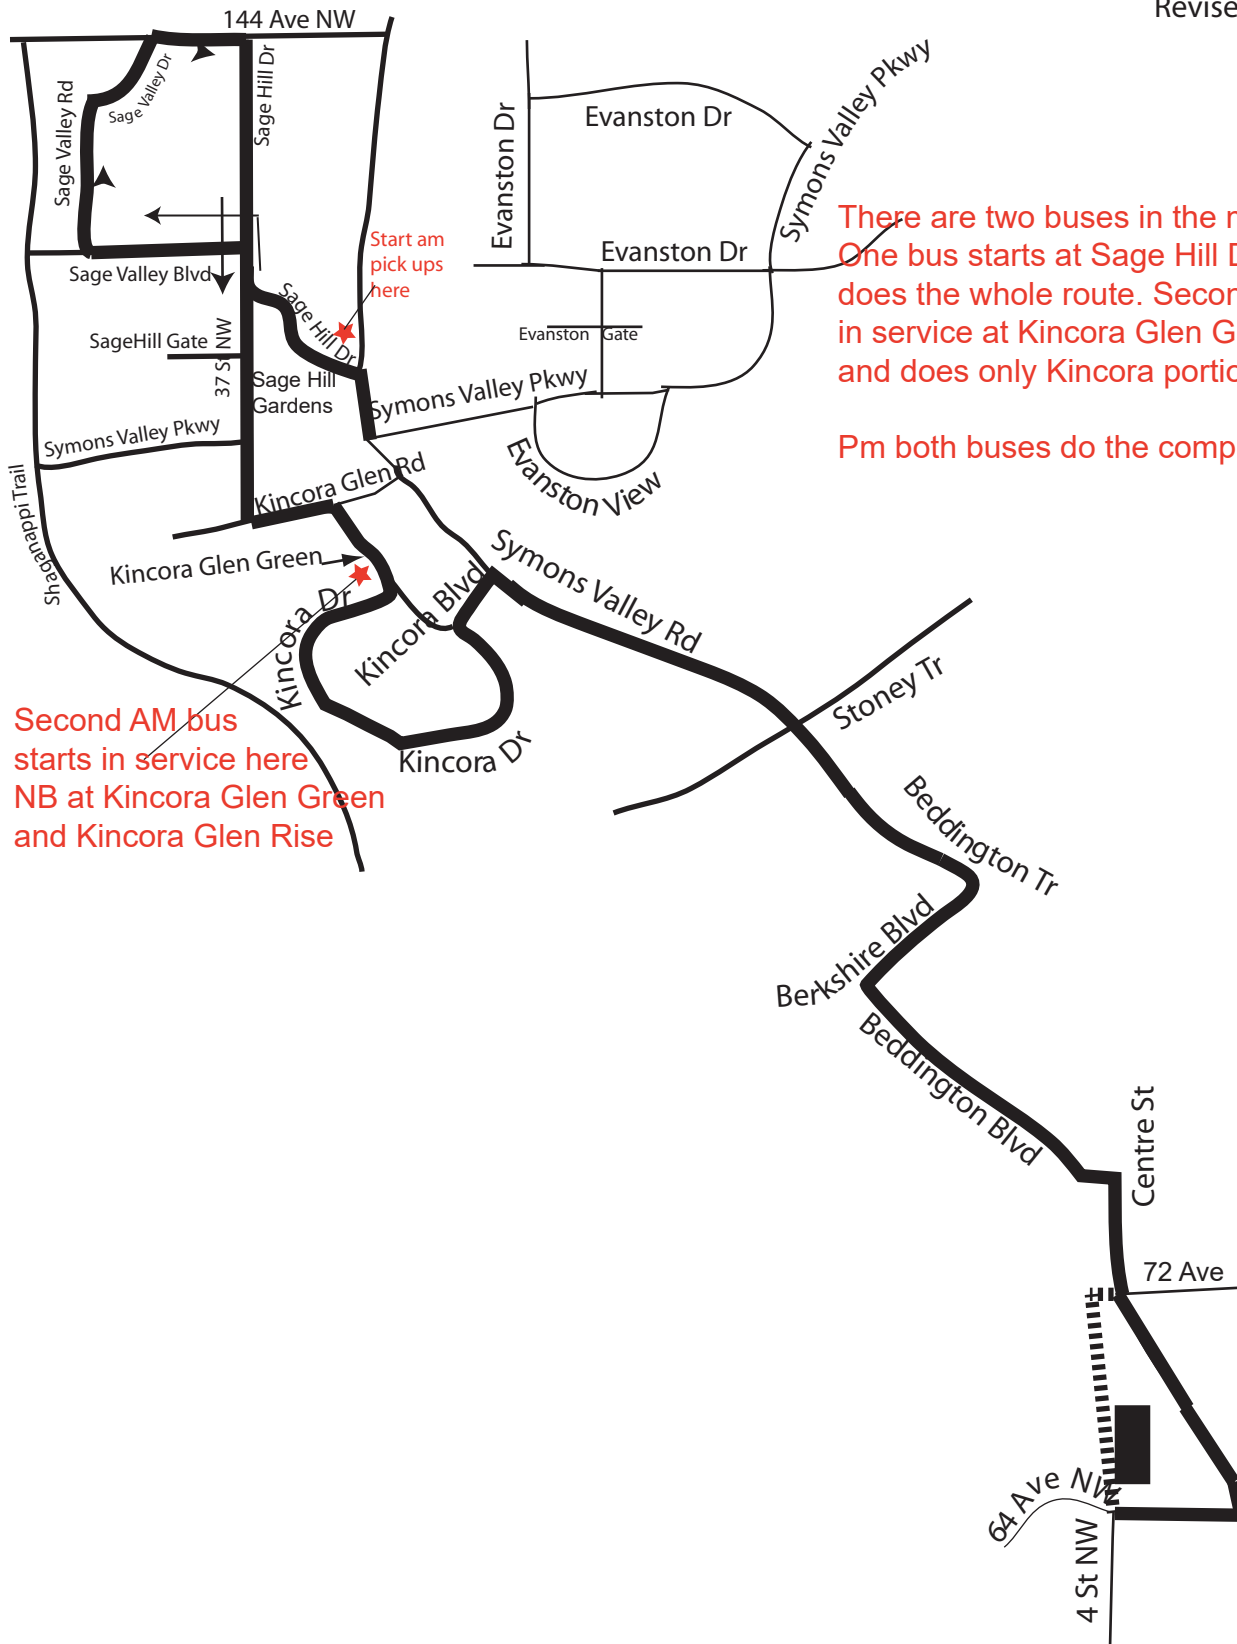

# Route 735 SageHill/Kincora/JG Diefenbaker

Service provided to all Calgary Transit regular & future bus zones on route

Revised Sep 3, 2024

There are two buses in the morning  
One bus starts at Sage Hill Drive and  
does the whole route. Second bus starts  
in service at Kincora Glen Green and Rise  
and does only Kincora portion.

Pm both buses do the complete route

Second AM bus  
starts in service here  
NB at Kincora Glen Green  
and Kincora Glen Rise