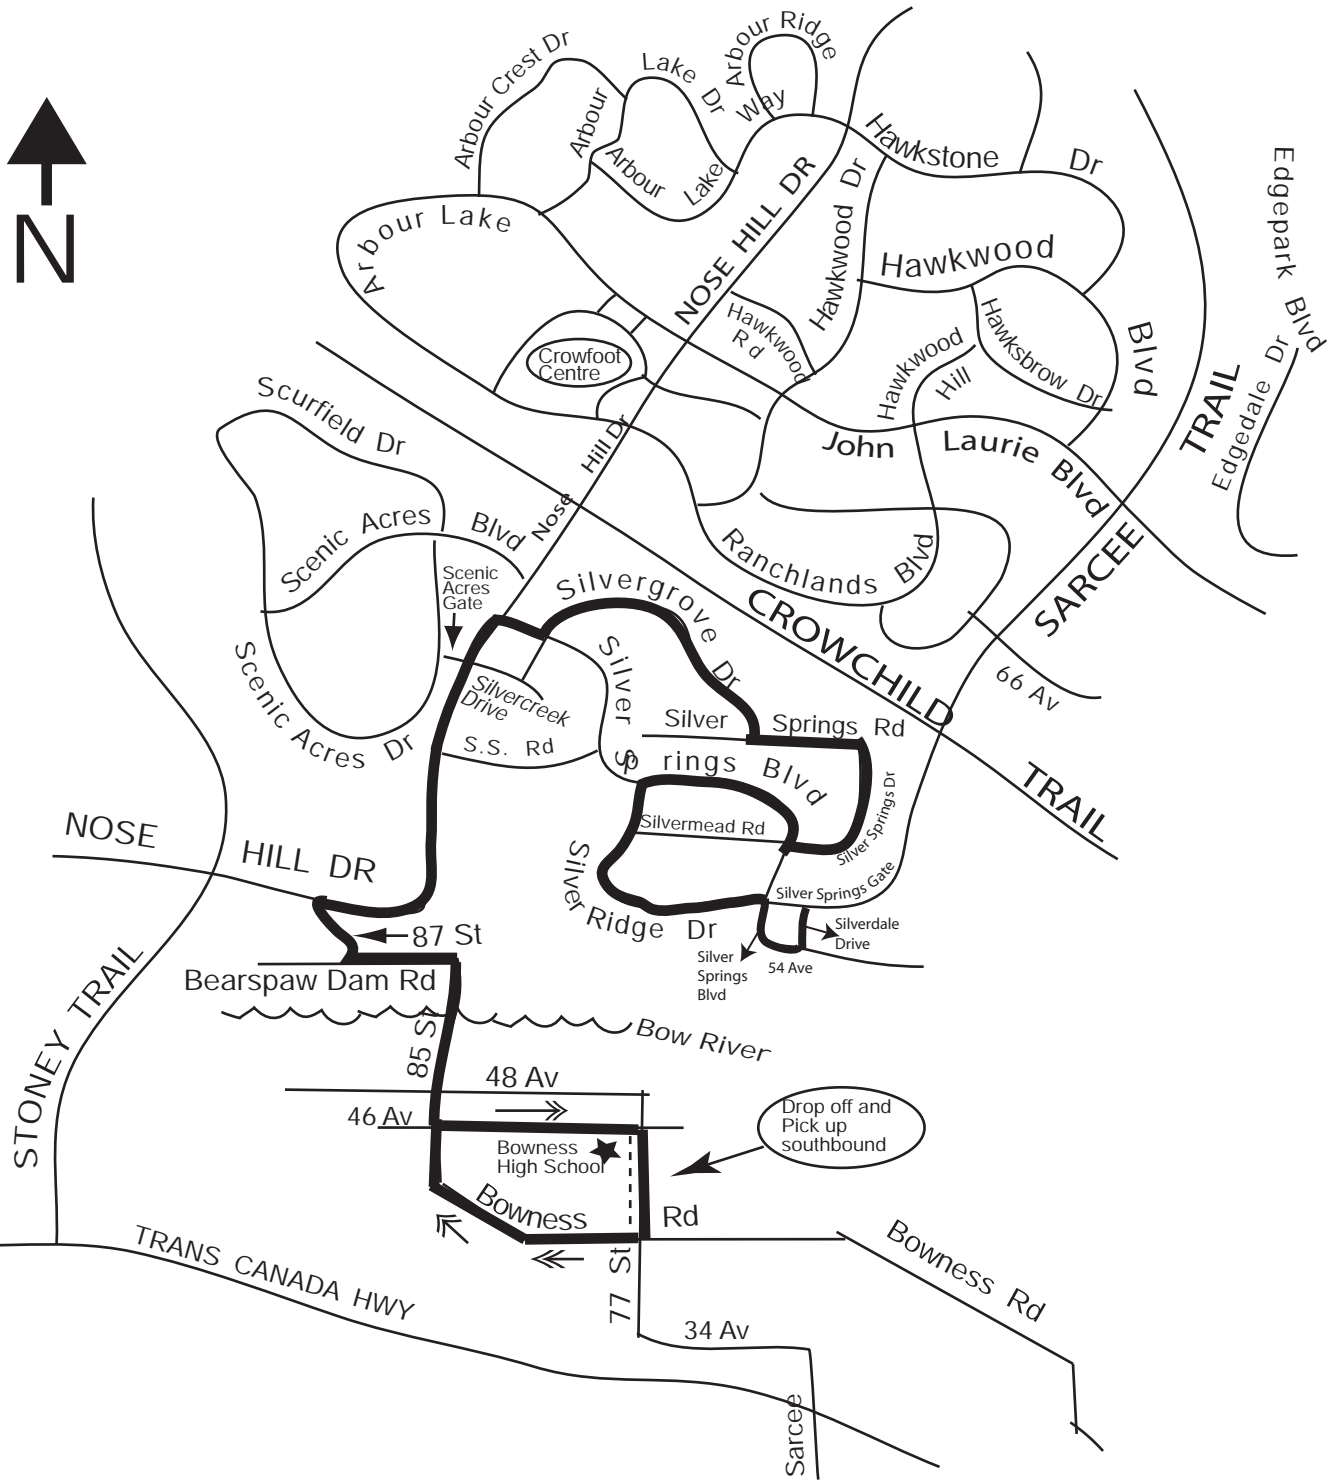

Rte 725 Bowness/Silver Springs

Route: Key: Gar:

Service provided to all Calgary Transit bus zones on route north of the Bow river.

This is NOT a charter route. Regular transit fares apply.