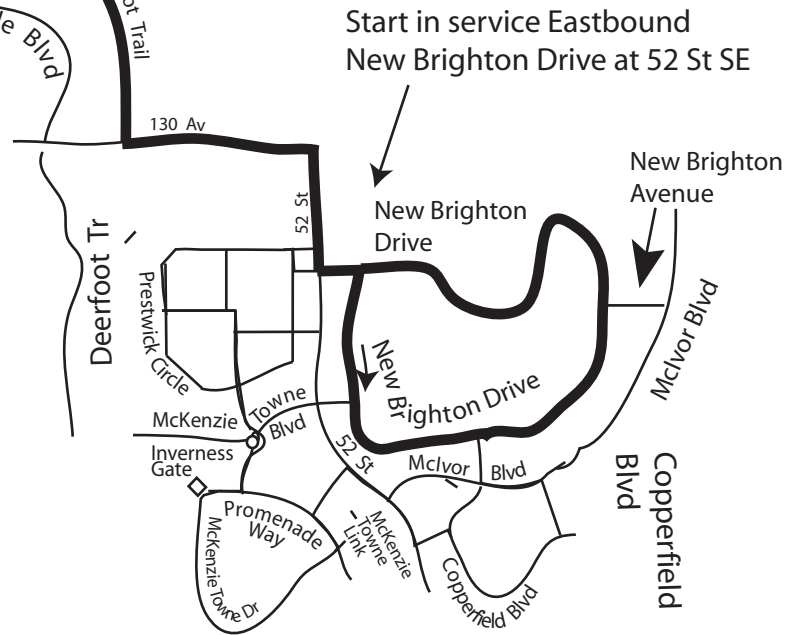

Route 716 Beaverbrook/ New Brighton

Route: Key: Gar:

Service provided to all Calgary Transit bus zones on route east of Deerfoot Trail.

PM PICK UP
SOUTHBOUND
FAIRMOUNT DRIVE

A.M. Drop offs
westbound on 90 Ave

- A.M. Drop offs westbound on 90 Ave at west/ far end of school
- P.M. Pick up locations on insert above

This is NOT a charter route. Regular transit fares apply.