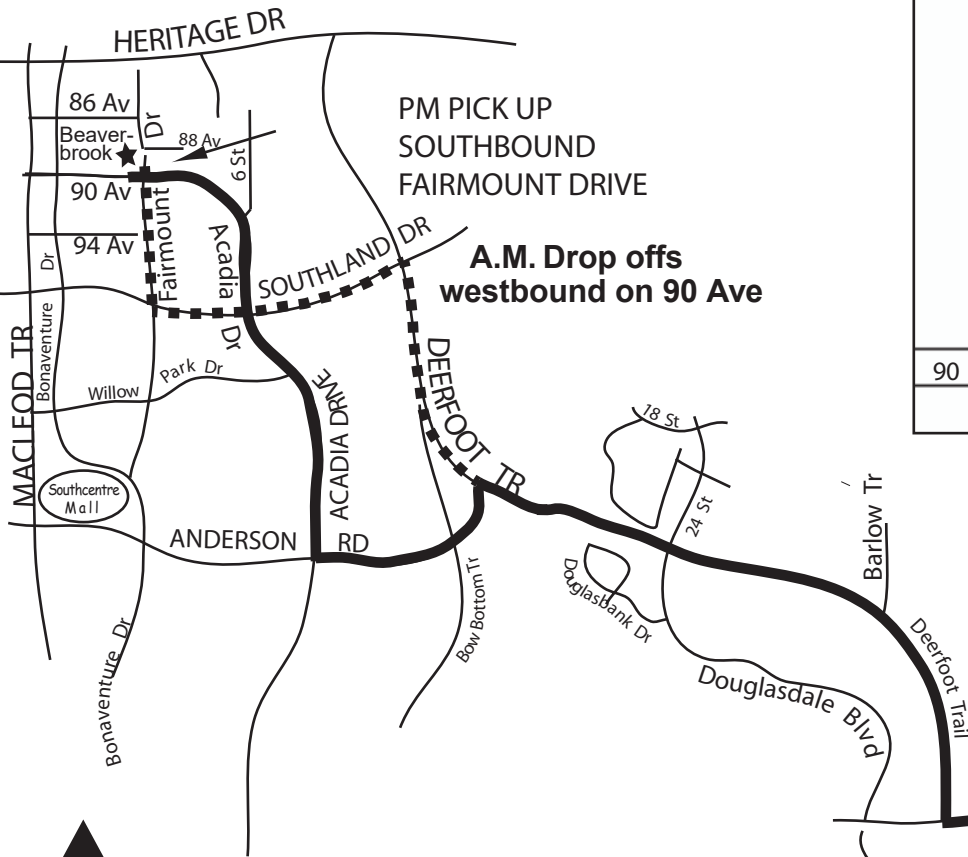

Route 716 Beaverbrook/ New Brighton

Route: Key: Gar:

Service provided to all Calgary Transit bus zones on route east of Deerfoot Trail.

PM PICK UP
SOUTHBOUND
FAIRMOUNT DRIVE

A.M. Drop offs
westbound on 90 Ave

- A.M. Drop offs westbound on 90 Ave at west/ far end of school
- P.M. Pick up locations on insert above

This is NOT a charter route. Regular transit fares apply.