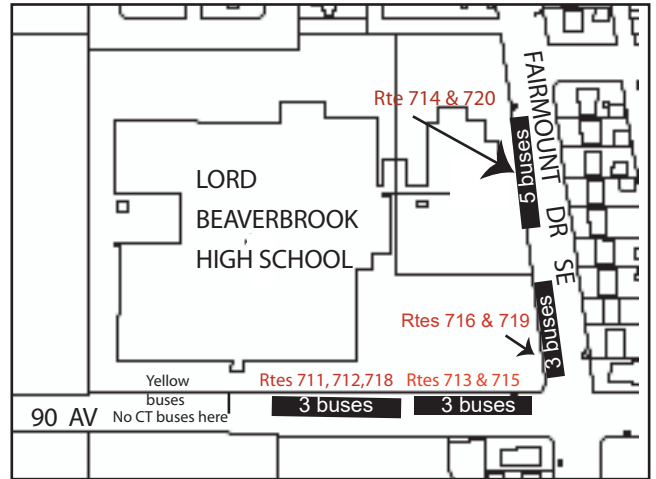

Route 716 Beaverbrook/ New Brighton

Route: Key: Gar:

Service provided to all Calgary Transit bus zones on route east of Deerfoot Trail.

PM PICK UP
SOUTHBOUND
FAIRMOUNT DRIVE

A.M. Drop offs
westbound on 90 Ave

- A.M. Drop offs westbound on 90 Ave at west/ far end of school
- P.M. Pick up locations on insert above

This is NOT a charter route. Regular transit fares apply.