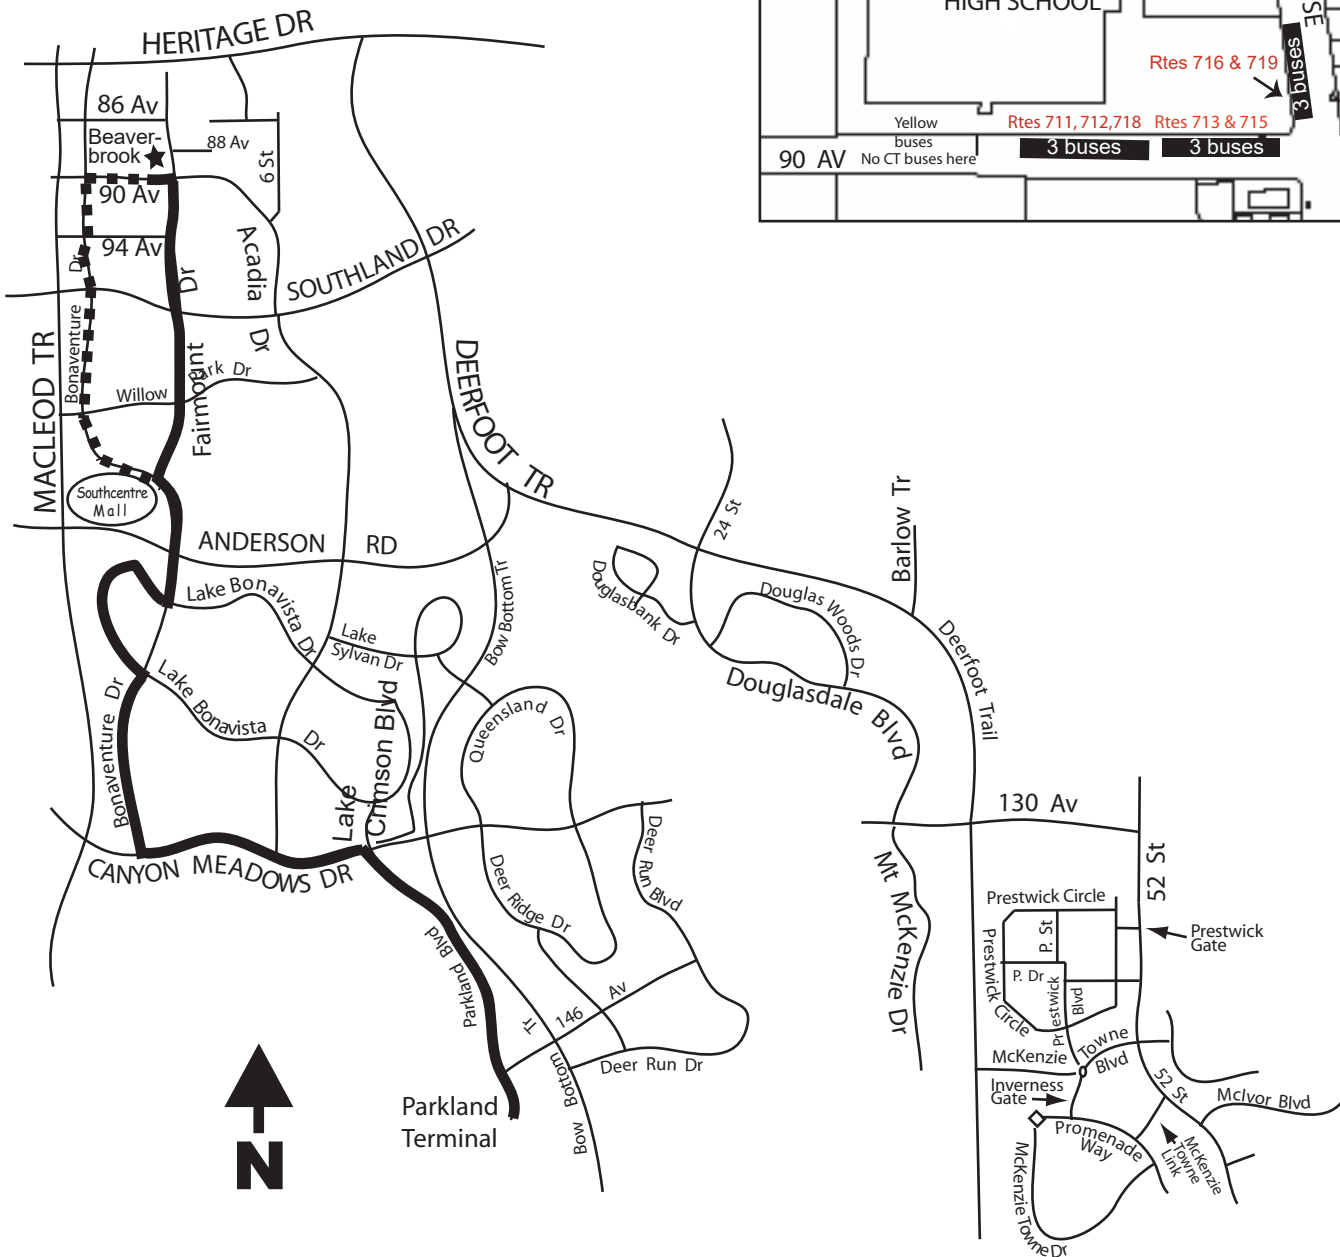

Route 712 Beaverbrook/Parkland

Route: Key: Gar:

Service provided to all Calgary Transit bus zones on route.

- A.M. Drop offs westbound on 90 Ave at west/ far end of school
- P.M. Pick up locations on insert above

This is NOT a charter route. Regular transit fares apply.