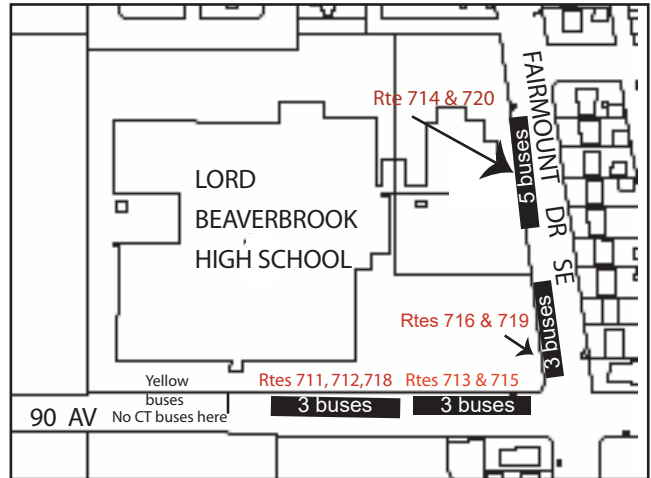

Route 712 Beaverbrook/Parkland

Route: Key: Gar:

Service provided to all Calgary Transit bus zones on route.

- A.M. Drop offs westbound on 90 Ave at west/ far end of school
- P.M. Pick up locations on insert above

This is NOT a charter route. Regular transit fares apply.