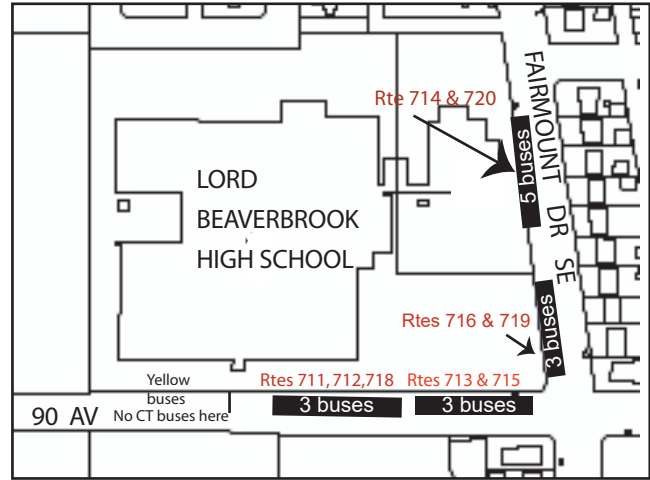

Route 711 Beaverbrook/Douglas Glen

Route: Key: Gar:

Service provided to all Calgary Transit bus zones on route in Douglasdale and Douglasglen.

- A.M. Drop offs westbound on 90 Ave at west/ far end of school
- P.M. Pick up locations on insert

Buses on 90 Ave
Park bumper to bumper
Between Yellow buses

This is NOT a charter route. Regular transit fares apply.