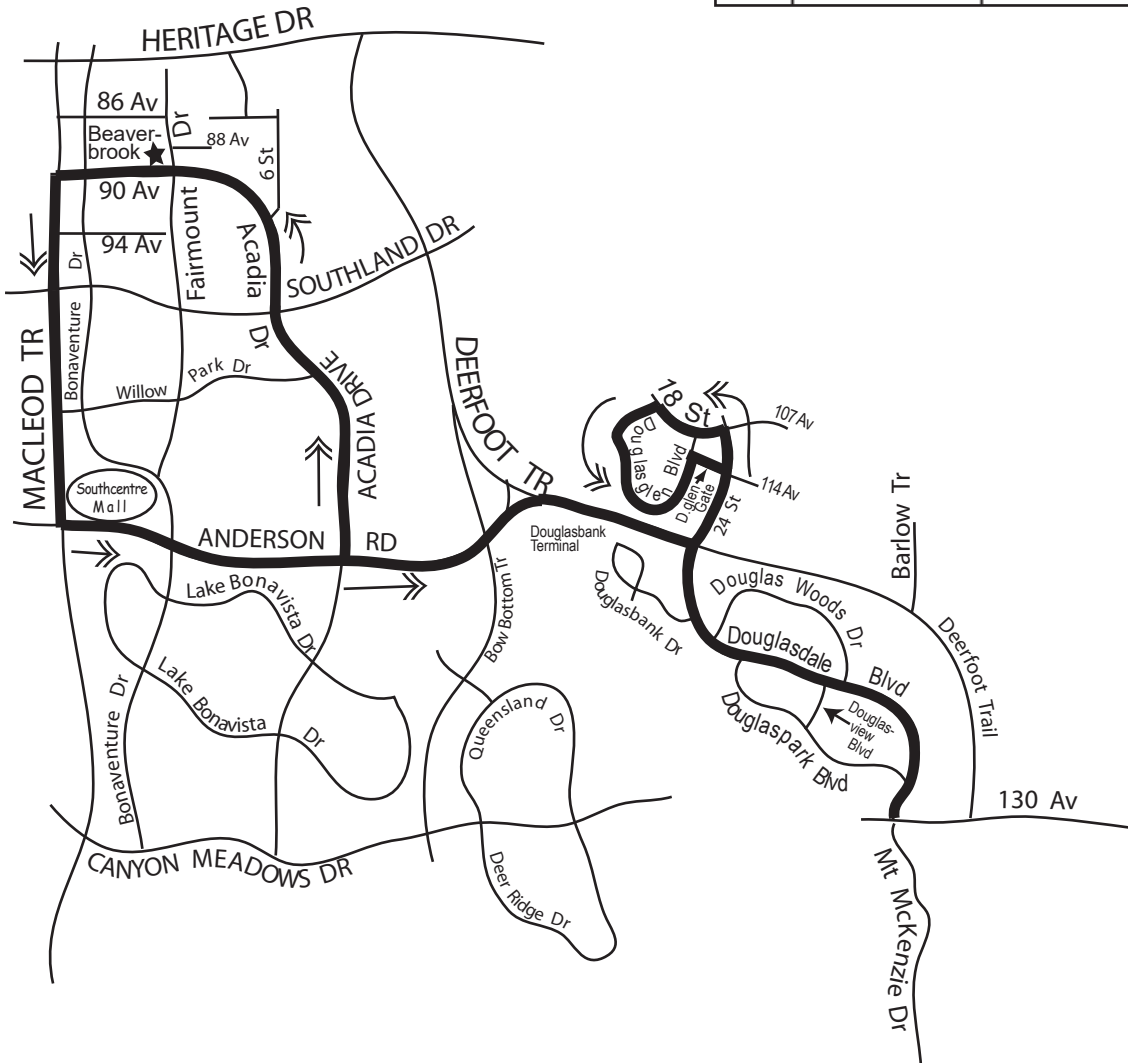

Route 711 Beaverbrook/Douglas Glen

Route: Key: Gar:

Service provided to all Calgary Transit bus zones on route in Douglasdale and Douglasglen.

- A.M. Drop offs westbound on 90 Ave at west/ far end of school
- P.M. Pick up locations on insert

Buses on 90 Ave
Park bumper to bumper
Between Yellow buses

This is NOT a charter route. Regular transit fares apply.