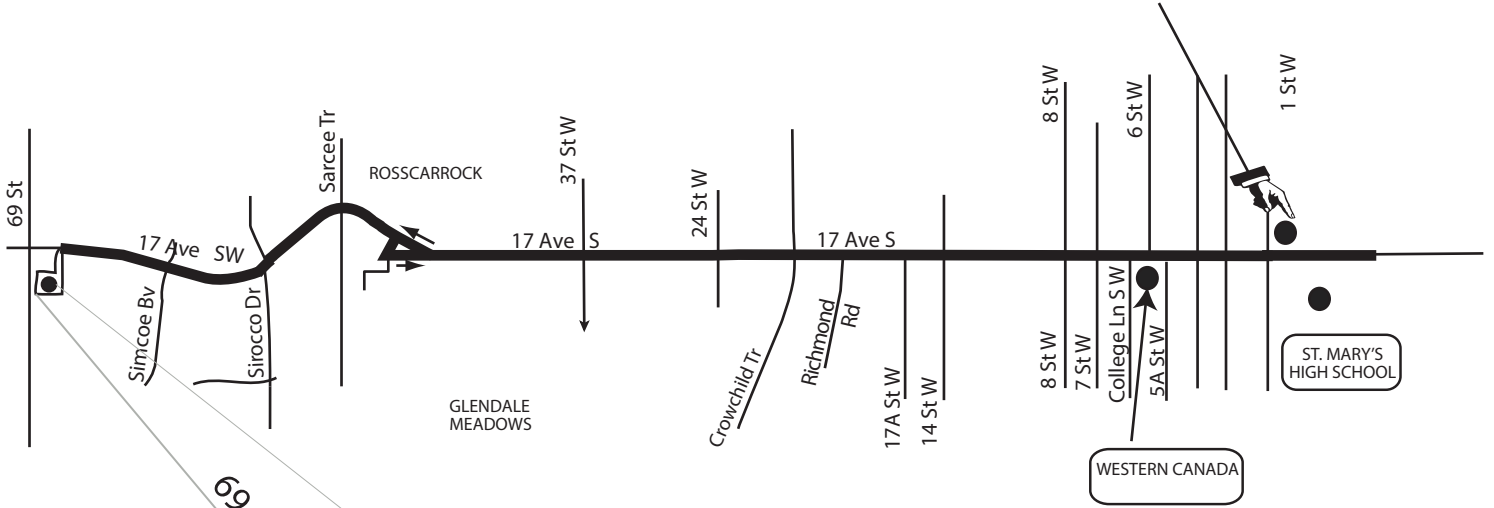

Route 698 17th Ave/Western Canada/St. Mary's

Service provided to all Calgary Transit bus zones along the route.

Last Revision: 2013 Feb 22

Pick up for St Mary's WB 17 Avenue, farside of 1st SW at Route 7 Stop

Drop offs for St Mary's EB 17 Avenue, after 2 st SW at Route 6 stop

Route 698 Am Pick up at 17 Avenue SW at 69 Street Terminal