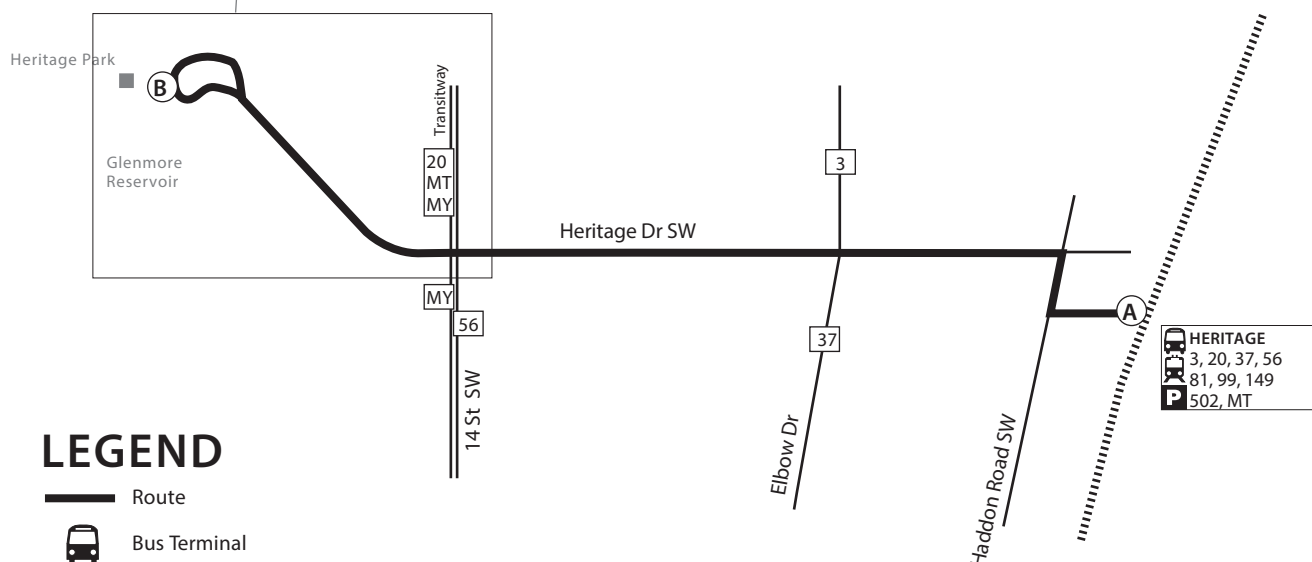

Heritage Park Route 502

LEGEND

- Route
- Bus Terminal
- CTrain Line
- CTrain Station
- Time Point
- Intersecting Route
- Park and Ride