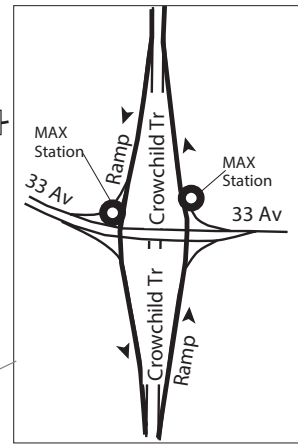

Heritage/Northmount Route 20

UNIVERSITY LOOP
9, 19, 20, 90, 104

BRENTWOOD
8, 9, 38, 53, 65, 82, 108, MO

78 AVENUE
2, 3, 4, 5, 20, 32, 46, 62, 64, 88, 109, 114, 116, 142, 300, 301

2, 3, 46, 62, 64, 88, 109, 114, 116, 142, 300, 301

LEGEND

- Route
- Bus Terminal
- CTrain Line
- CTrain Station
- MAX Station
- Time Point
- Intersecting Route
- Park and Ride

HERITAGE
MT, 3, 20, 37, 56, 81, 99, 149, 502