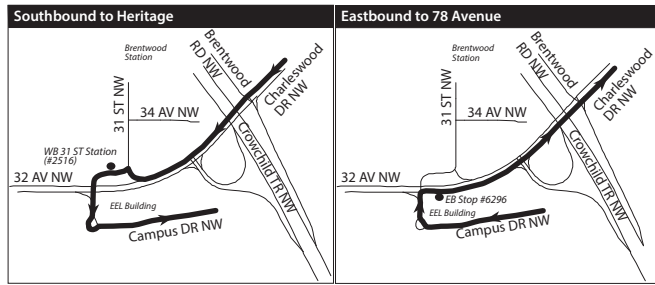

Heritage/Northmount Route 20

UNIVERSITY LOOP
9, 19, 20, 90, 104

BRENTWOOD
8, 9, 38, 53, 65, 82, 108, MO

78 AVENUE
2, 3, 4, 5, 20, 32, 46, 62, 64, 88, 109, 114, 116, 142, 300, 301

2, 3, 46, 62, 64, 88, 109, 114, 116, 142, 300, 301

LEGEND

- Route
- Bus Terminal
- CTrain Line
- CTrain Station
- MAX Station
- Time Point
- Intersecting Route
- Park and Ride

HERITAGE
MT, 3, 20, 37, 56, 81, 99, 149, 502