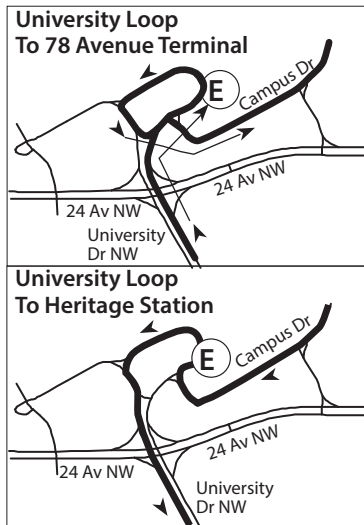

Heritage/Northmount Route 20

UNIVERSITY LOOP
9, 19, 20, 90, 104

BRENTWOOD
8, 9, 38, 53, 65, 82, 108, MO

78 AVENUE
2, 3, 4, 5, 20, 32, 46, 62, 64, 88, 109, 114, 116, 142, 300, 301

2, 3, 46, 62, 64, 88, 109, 114, 116, 142, 300, 301

LEGEND

- Route
- Bus Terminal
- CTrain Line
- CTrain Station
- MAX Station
- Time Point
- Intersecting Route
- Park and Ride

HERITAGE
MT, 3, 20, 37, 56, 81, 99, 149, 502