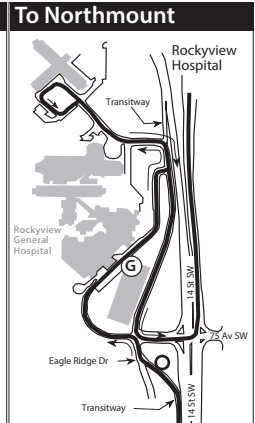

Heritage/Northmount Route 20

UNIVERSITY LOOP
9, 19, 20, 90, 104

BRENTWOOD
8, 9, 38, 53, 65, 82, 108, MO

78 AVENUE
2, 3, 4, 5, 20, 32, 46, 62, 64, 88, 109, 114, 116, 142, 300, 301

2, 3, 46, 62, 64, 88, 109, 114, 116, 142, 300, 301

LEGEND

- Route
- Bus Terminal
- CTrain Line
- CTrain Station
- MAX Station
- Time Point
- Intersecting Route
- Park and Ride

HERITAGE
MT, 3, 20, 37, 56, 81, 99, 149, 502