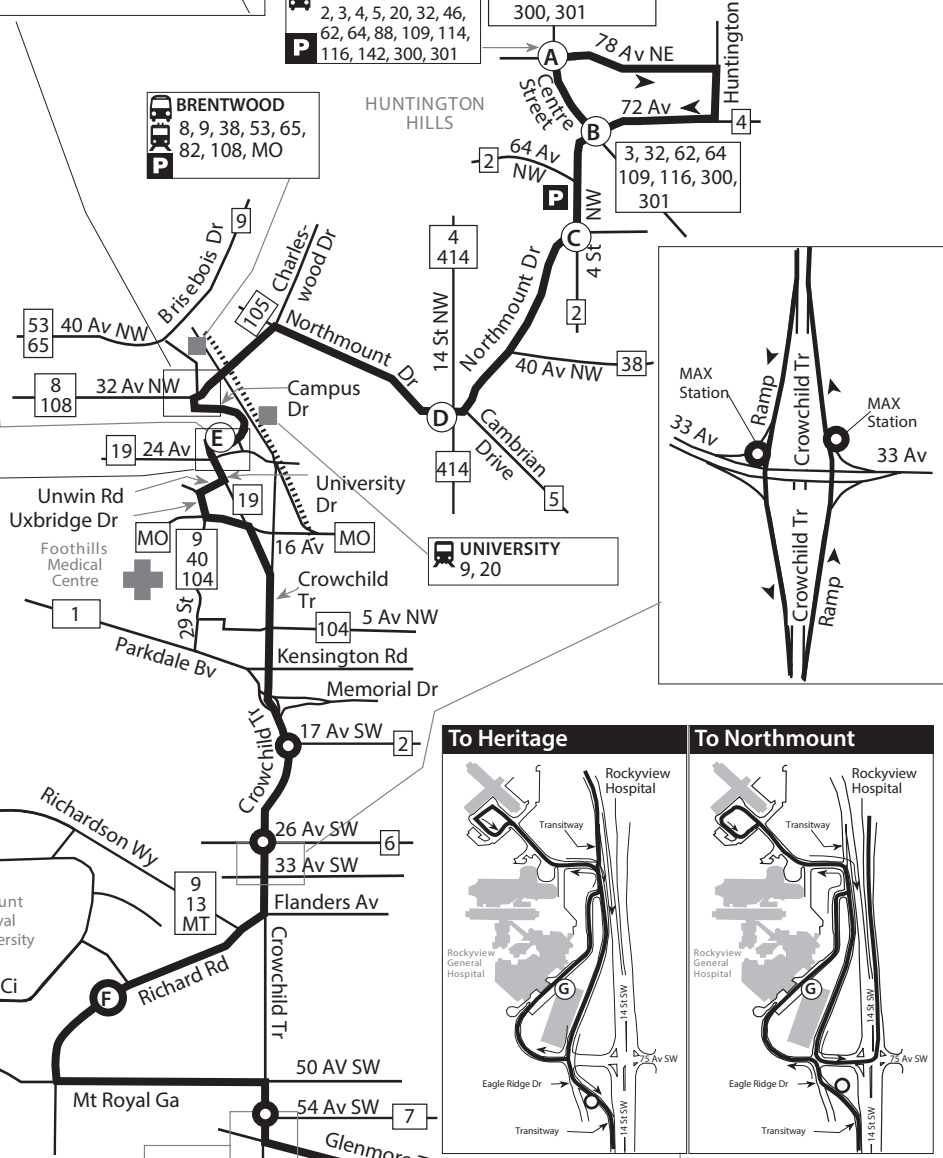

Heritage/Northmount Route 20

UNIVERSITY LOOP
9, 19, 20, 90, 104

BRENTWOOD
8, 9, 38, 53, 65, 82, 108, MO

78 AVENUE
2, 3, 4, 5, 20, 32, 46, 62, 64, 88, 109, 114, 116, 142, 300, 301

2, 3, 46, 62, 64, 88, 109, 114, 116, 142, 300, 301

LEGEND

- Route
- Bus Terminal
- CTrain Line
- CTrain Station
- MAX Station
- Time Point
- Intersecting Route
- Park and Ride

HERITAGE
MT, 3, 20, 37, 56, 81, 99, 149, 502